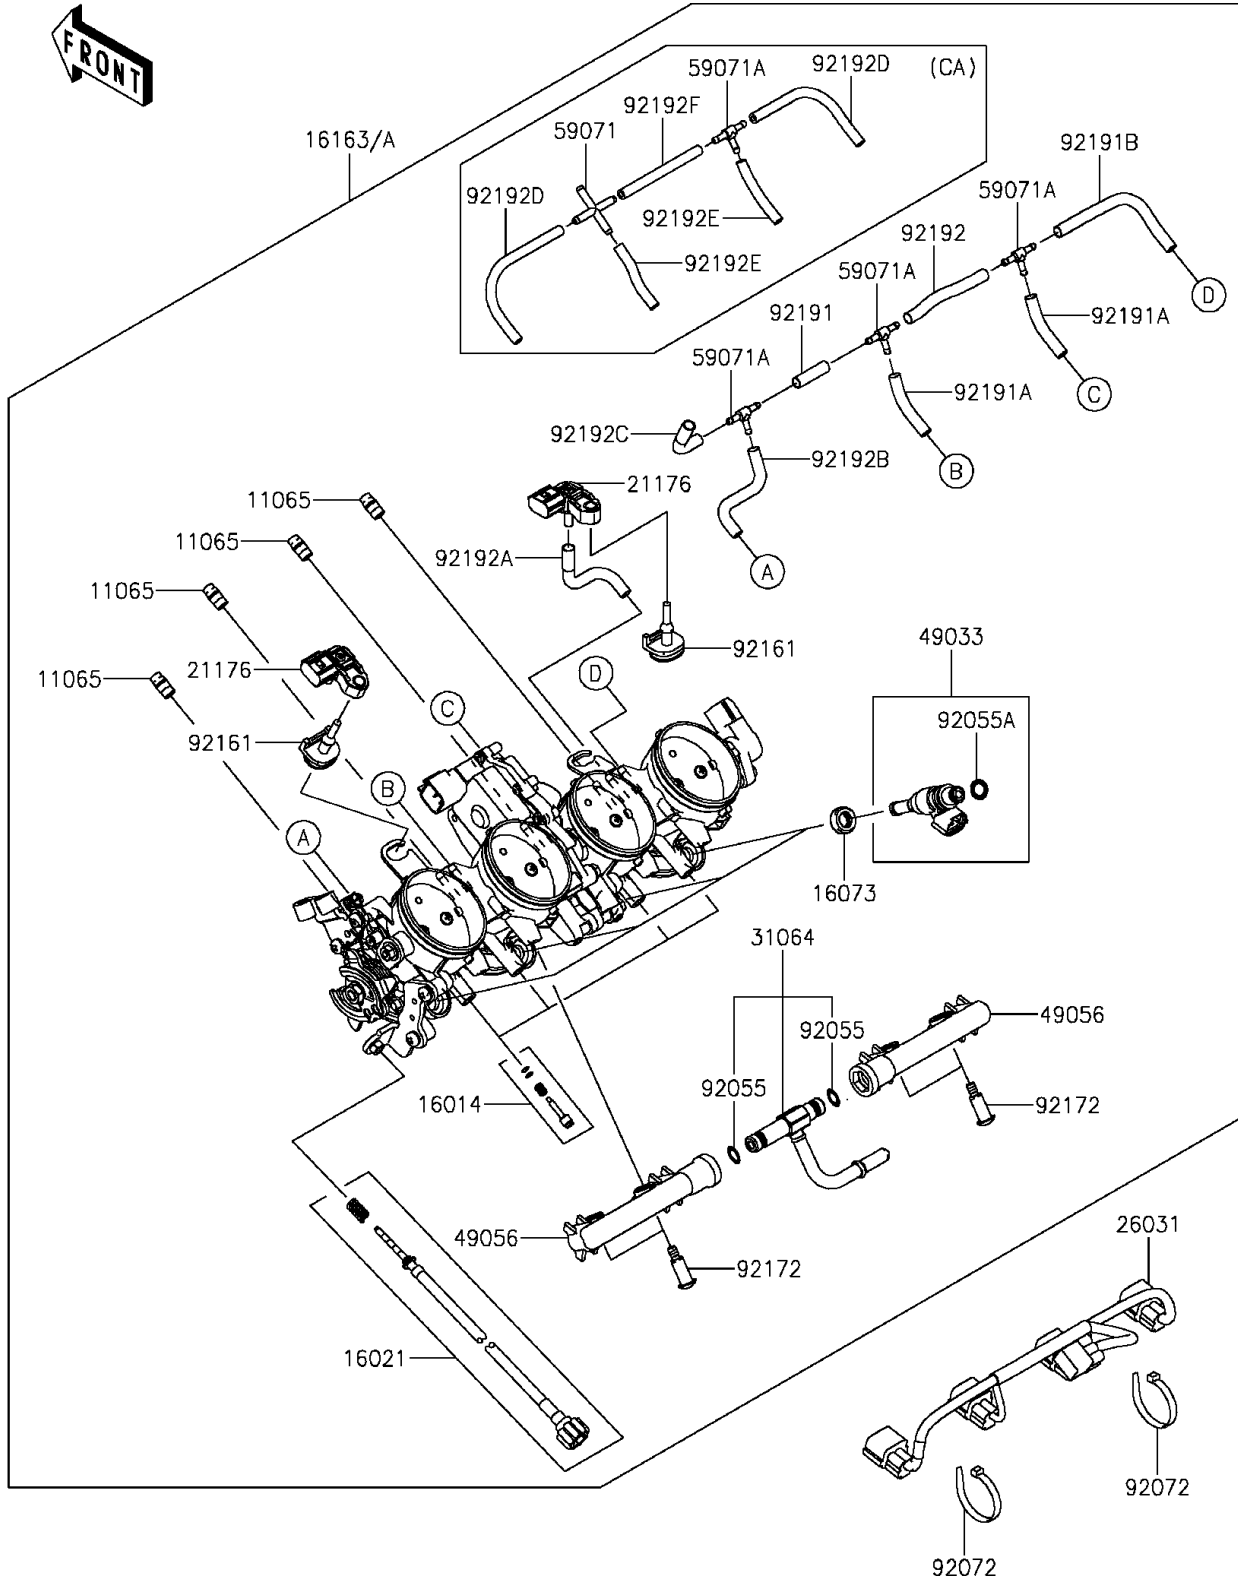

2015 VERSYS® 1000 ABS PARTS DIAGRAM

Throttle

E1510

2015 VERSYS® 1000 ABS PARTS LIST

Throttle

ITEM NAME	PART NUMBER	QUANTITY
CAP (Ref # 11065)	11065-0018	4
SCREW-PILOT AIR (Ref # 16014)	16014-0002	4
SCREW-THROTTLE STOP (Ref # 16021)	16021-0026	1
INSULATOR (Ref # 16073)	16073-0819	4
THROTTLE-ASSY (Ref # 16163)	16163-0837	1
THROTTLE-ASSY (Ref # 16163A)	16163-0841	1
SENSOR,PRESSURE (Ref # 21176)	21176-0111	2
HARNESS,SUB (Ref # 26031)	26031-1762	1
PIPE-COMP,FUEL (Ref # 31064)	31064-0199	1
NOZZLE-INJECTION (Ref # 49033)	49033-0034	4
PIPE-INJECTION (Ref # 49056)	49056-0039	2
JOINT,4WAY (Ref # 59071)	59071-0014	1
JOINT,3WAY,T (Ref # 59071A)	59071-3752	3
RING-O (Ref # 92055)	92055-0064	2
RING-O,REGULATOR-FUEL (Ref # 92055A)	92055-2187	4
BAND,L=152 (Ref # 92072)	92072-3874	2
DAMPER (Ref # 92161)	92161-0673	2
SCREW,PIPE INJECTION (Ref # 92172)	92172-0064	4
TUBE,3X7X25 (Ref # 92191)	92191-0020	1
TUBE,3X7X40 (Ref # 92191A)	92191-0022	2
TUBE,3X7X100 (Ref # 92191B)	92191-0023	1
TUBE,3X7X72 (Ref # 92192)	92192-0739	1
TUBE,THROBO RH-SENSOR (Ref # 92192A)	92192-0840	1
TUBE,THROBO LH-JOINT (Ref # 92192B)	92192-0841	1
TUBE,SENSOR-JOINT (Ref # 92192C)	92192-0842	1
TUBE,3X6X100 (Ref # 92192D)	92192-1258	2
TUBE,3X6X40 (Ref # 92192E)	92192-1259	2
TUBE,3X6X70 (Ref # 92192F)	92192-1260	1
JOINT,3WAY,T (Ref # 59071A)	59071-3752	4