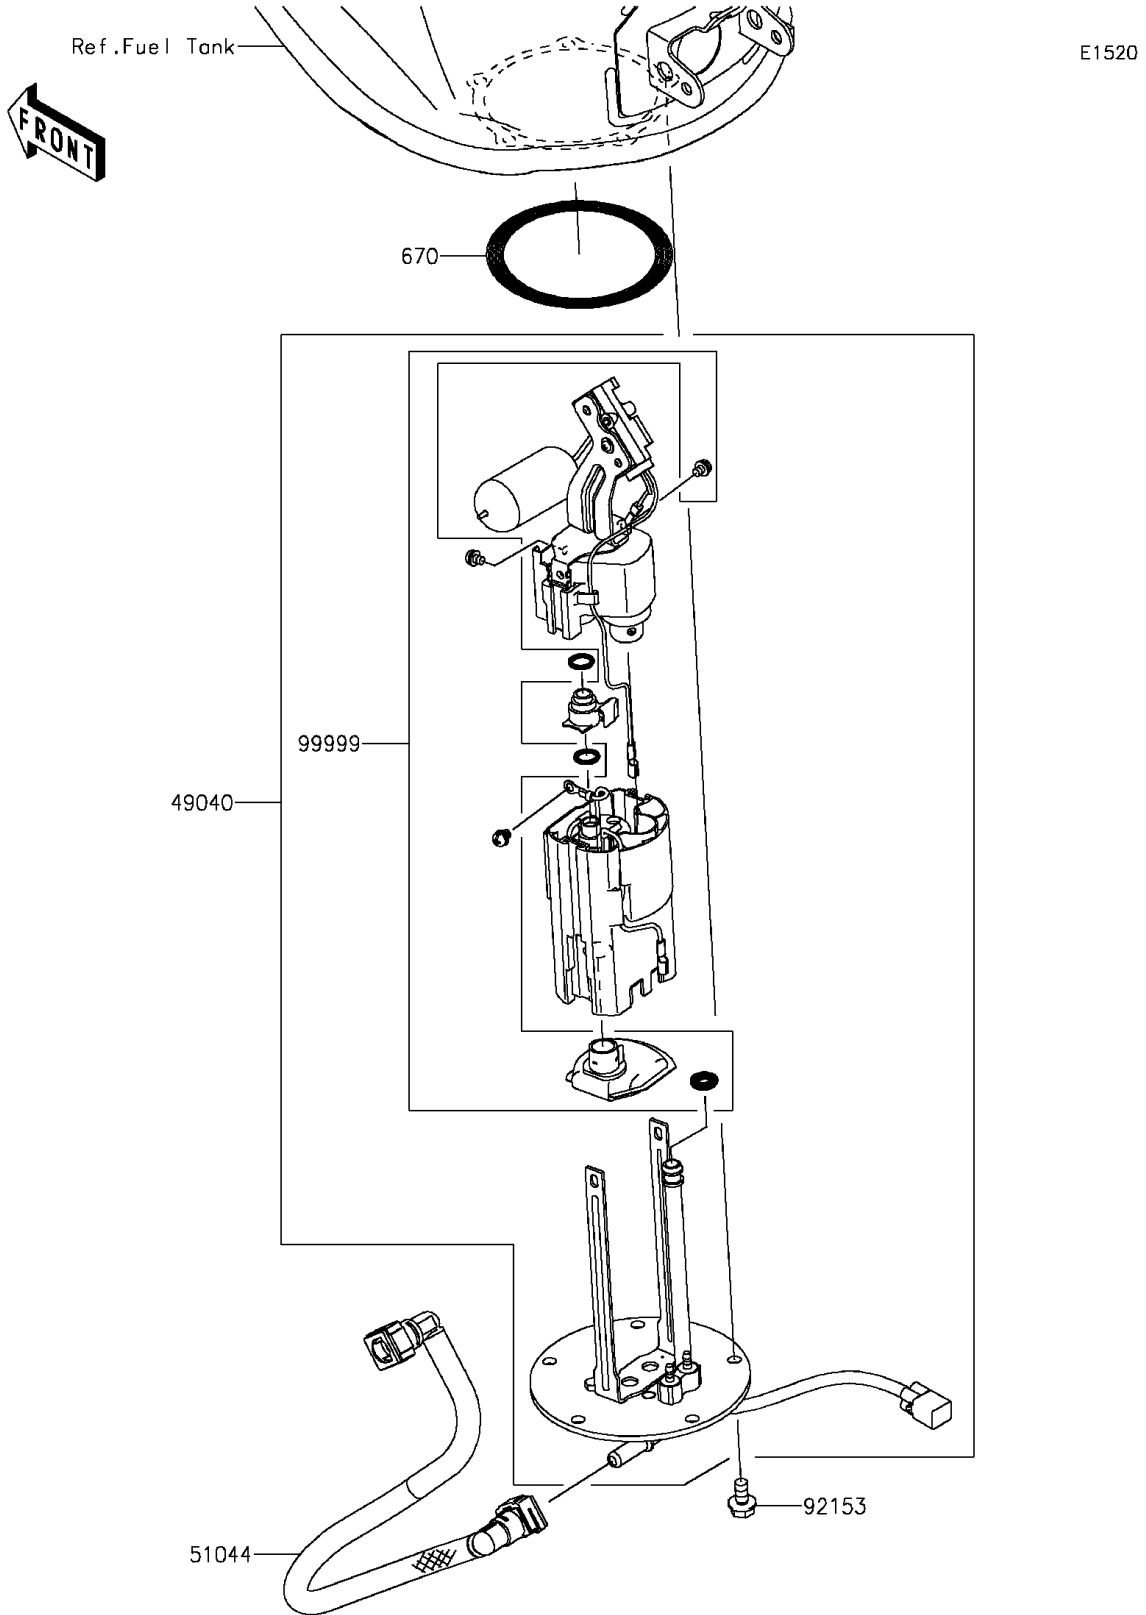

2016 VERSYS® 1000 LT PARTS DIAGRAM

Fuel Pump

2016 VERSYS® 1000 LT PARTS LIST

Fuel Pump

ITEM NAME	PART NUMBER	QUANTITY
PUMP-FUEL (Ref # 49040)	49040-0709	1
TUBE-ASSY,FUEL (Ref # 51044)	51044-0088	1
O RING (Ref # 670)	670E5075	1
BOLT,FLANGED,6X12 (Ref # 92153)	92153-1295	5
KIT,FUEL FILTER (Ref # 99999)	99999-0522	1