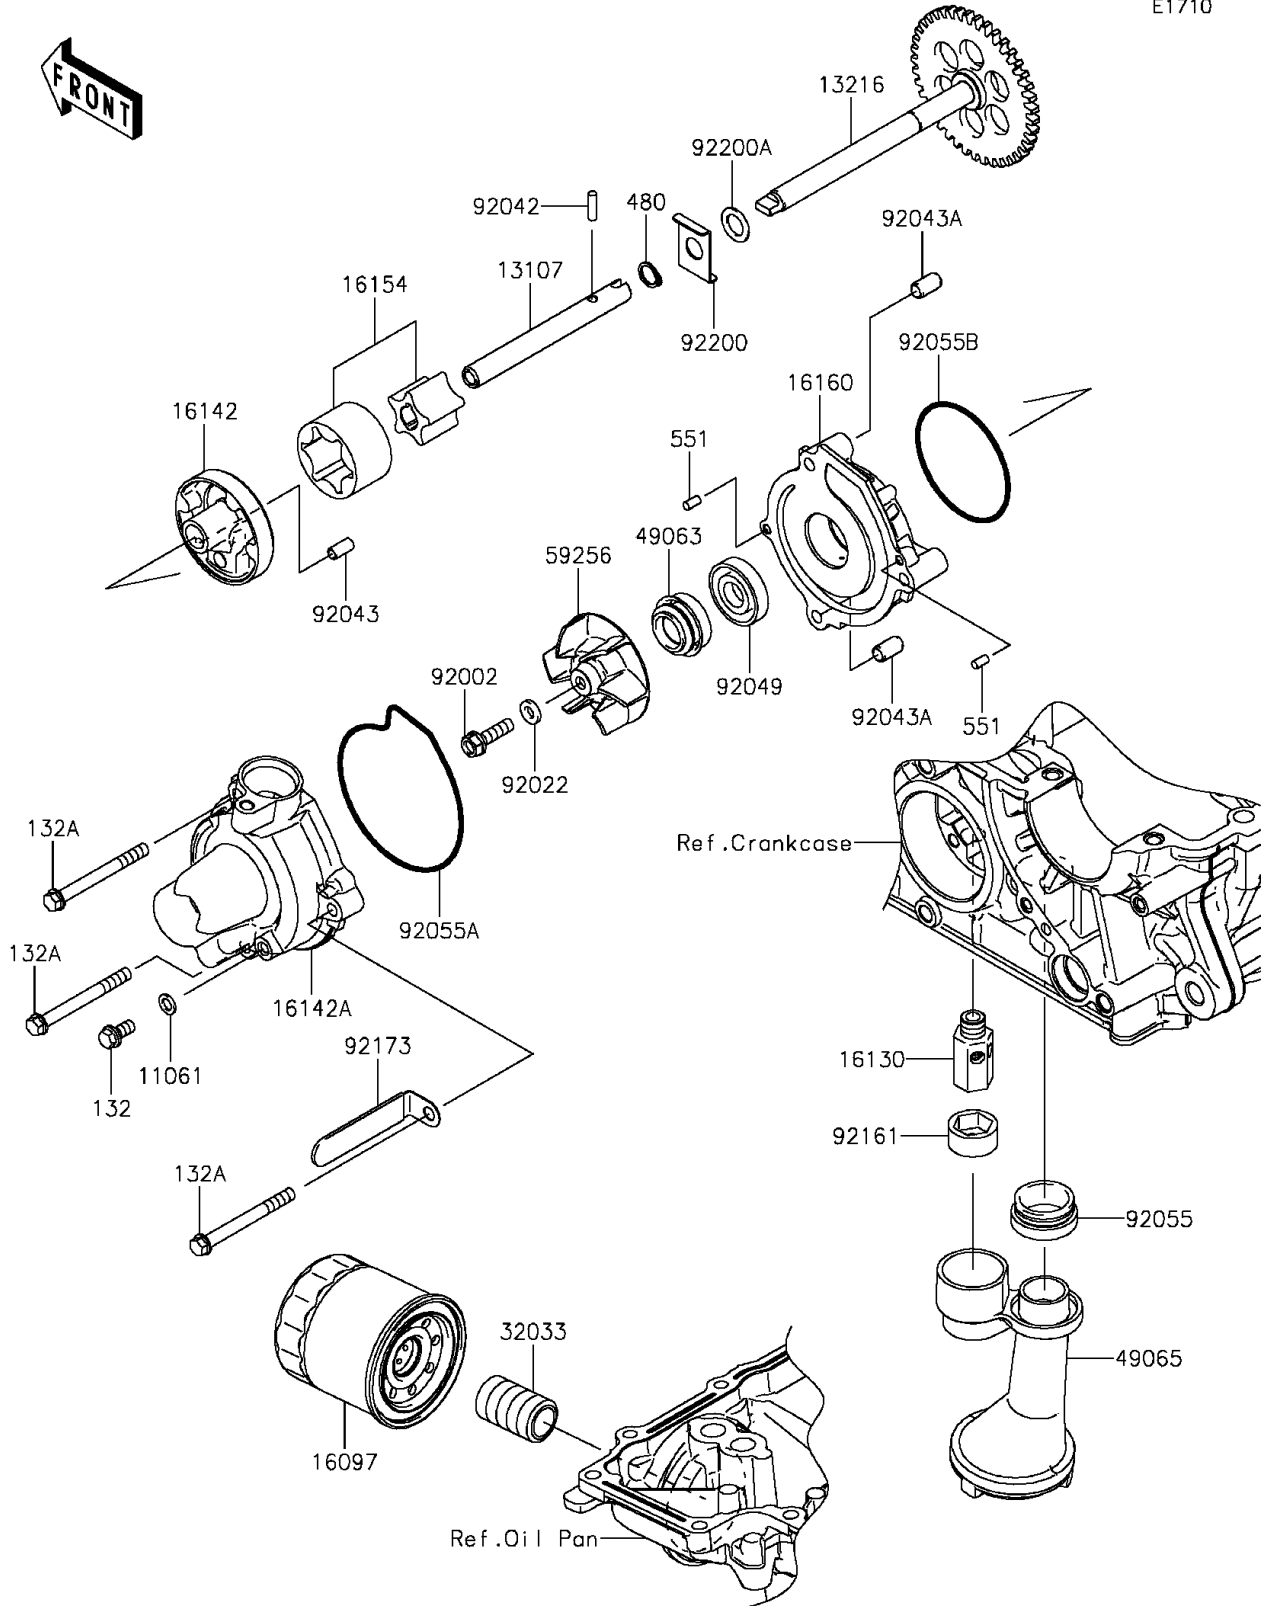

2015 VERSYS® 1000 ABS PARTS DIAGRAM

Oil Pump

E1710

2015 VERSYS® 1000 ABS PARTS LIST

Oil Pump

ITEM NAME	PART NUMBER	QUANTITY
GASKET (Ref # 11061)	11061-0107	1
SHAFT (Ref # 13107)	13107-0214	1
BOLT-FLANGED-SMALL,6X12 (Ref # 132)	132BA0612	1
GEAR-COMP,OIL PUMP,41T (Ref # 13216)	13216-0020	1
BOLT-FLANGED-SMALL,6X60 (Ref # 132A)	132BC0660	3
FILTER-ASSY-OIL (Ref # 16097)	16097-0008	1
VALVE-ASSY-RELIEF (Ref # 16130)	16130-1058	1
COVER-PUMP (Ref # 16142)	16142-0064	1
COVER-PUMP (Ref # 16142A)	16142-0703	1
ROTOR-PUMP (Ref # 16154)	16154-0057	1
BODY (Ref # 16160)	16160-0702	1
PIPE,OIL FILTER (Ref # 32033)	32033-1535	1
CIRCLIP-TYPE-C,11MM (Ref # 480)	480J1100	1
SEAL-MECHANICAL,WATER (Ref # 49063)	49063-1055	1
FILTER-OIL (Ref # 49065)	49065-0026	1
PIN-DOWEL,4X8 (Ref # 551)	551A0408	2
IMPELLER (Ref # 59256)	59256-0555	1
BOLT,6X22 (Ref # 92002)	92002-1154	1
WASHER,6.1X12X1 (Ref # 92022)	92022-077	1
PIN,DOWEL,4X13.8 (Ref # 92042)	92042-030	1
PIN,4.2X6X12 (Ref # 92043)	92043-1262	1
PIN,6.2X8X14 (Ref # 92043A)	92043-1263	2
SEAL-OIL (Ref # 92049)	92049-0798	1
RING-O,OIL FILTER (Ref # 92055)	92055-1503	1
RING-O,WATER PUMP COVER (Ref # 92055A)	92055-1571	1
RING-O,59.6X2.4 (Ref # 92055B)	92055-3018	1
DAMPER (Ref # 92161)	92161-0070	1
CLAMP (Ref # 92173)	92173-1201	1
WASHER (Ref # 92200)	92200-0410	1

2015 VERSYS® 1000 ABS PARTS LIST

Oil Pump

ITEM NAME	PART NUMBER	QUANTITY
WASHER (Ref # 92200A)	92200-1009	1