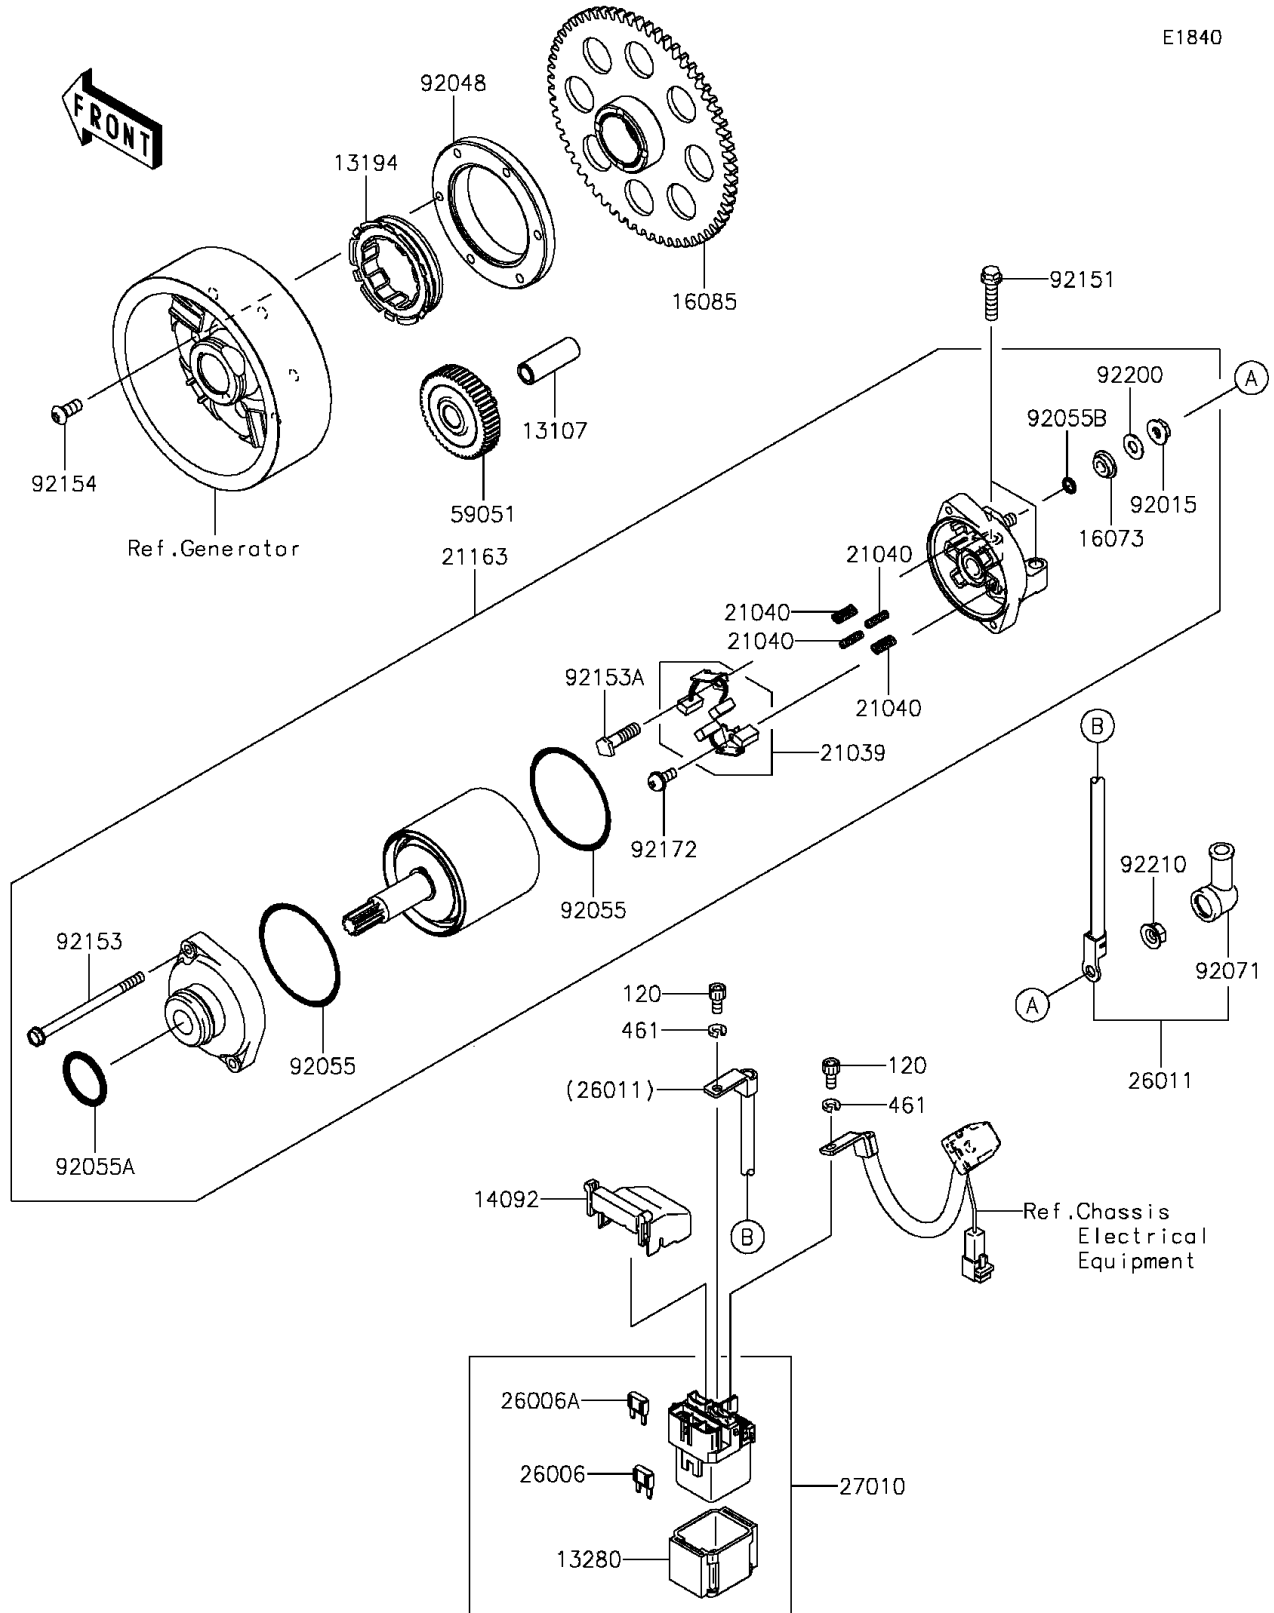

# 2015 VERSYS® 1000 ABS PARTS DIAGRAM

## Starter Motor

E1840

## 2015 VERSYS® 1000 ABS PARTS LIST

### Starter Motor

ITEM NAME	PART NUMBER	QUANTITY
BOLT-SOCKET,5X10 (Ref # 120)	120CB0510	2
SHAFT,IDLER GEAR (Ref # 13107)	13107-1377	1
CLUTCH-ONEWAY (Ref # 13194)	13194-1096	1
HOLDER,MAGNETIC SWITCH (Ref # 13280)	13280-0814	1
COVER (Ref # 14092)	14092-0109	1
INSULATOR (Ref # 16073)	16073-0053	1
GEAR,CLUTCH ONEWAY (Ref # 16085)	16085-0609	1
BRUSH,CARBON (Ref # 21039)	21039-0004	1
SPRING-BRUSH (Ref # 21040)	21040-0003	4
STARTER-ELECTRIC (Ref # 21163)	21163-0748	1
FUSE,MINI BLADE,15A,BLUE (Ref # 26006)	26006-0001	1
FUSE,MINI BLADE,30A,GREEN (Ref # 26006A)	26006-1080	1
WIRE-LEAD (Ref # 26011)	26011-0768	1
SWITCH (Ref # 27010)	27010-0770	1
WASHER-SPRING,5MM (Ref # 461)	461DB0500	2
GEAR-SPUR,IDLER (Ref # 59051)	59051-0762	1
NUT,STARTER MOTOR (Ref # 92015)	92015-1476	1
RACE (Ref # 92048)	92048-0018	1
RING-O (Ref # 92055)	92055-0136	2
RING-O (Ref # 92055A)	92055-1276	1
RING-O,4.5X2.0 (Ref # 92055B)	92055-1370	1
GROMMET (Ref # 92071)	92071-0024	1
BOLT,FLANGED-SMALL,6X25 (Ref # 92151)	92151-1930	2
BOLT (Ref # 92153)	92153-1850	2
BOLT (Ref # 92153A)	92153-1866	1
BOLT,TORX,6X14 (Ref # 92154)	92154-1225	6
SCREW (Ref # 92172)	92172-0334	1
WASHER (Ref # 92200)	92200-0386	1
NUT,6MM (Ref # 92210)	92210-0188	1