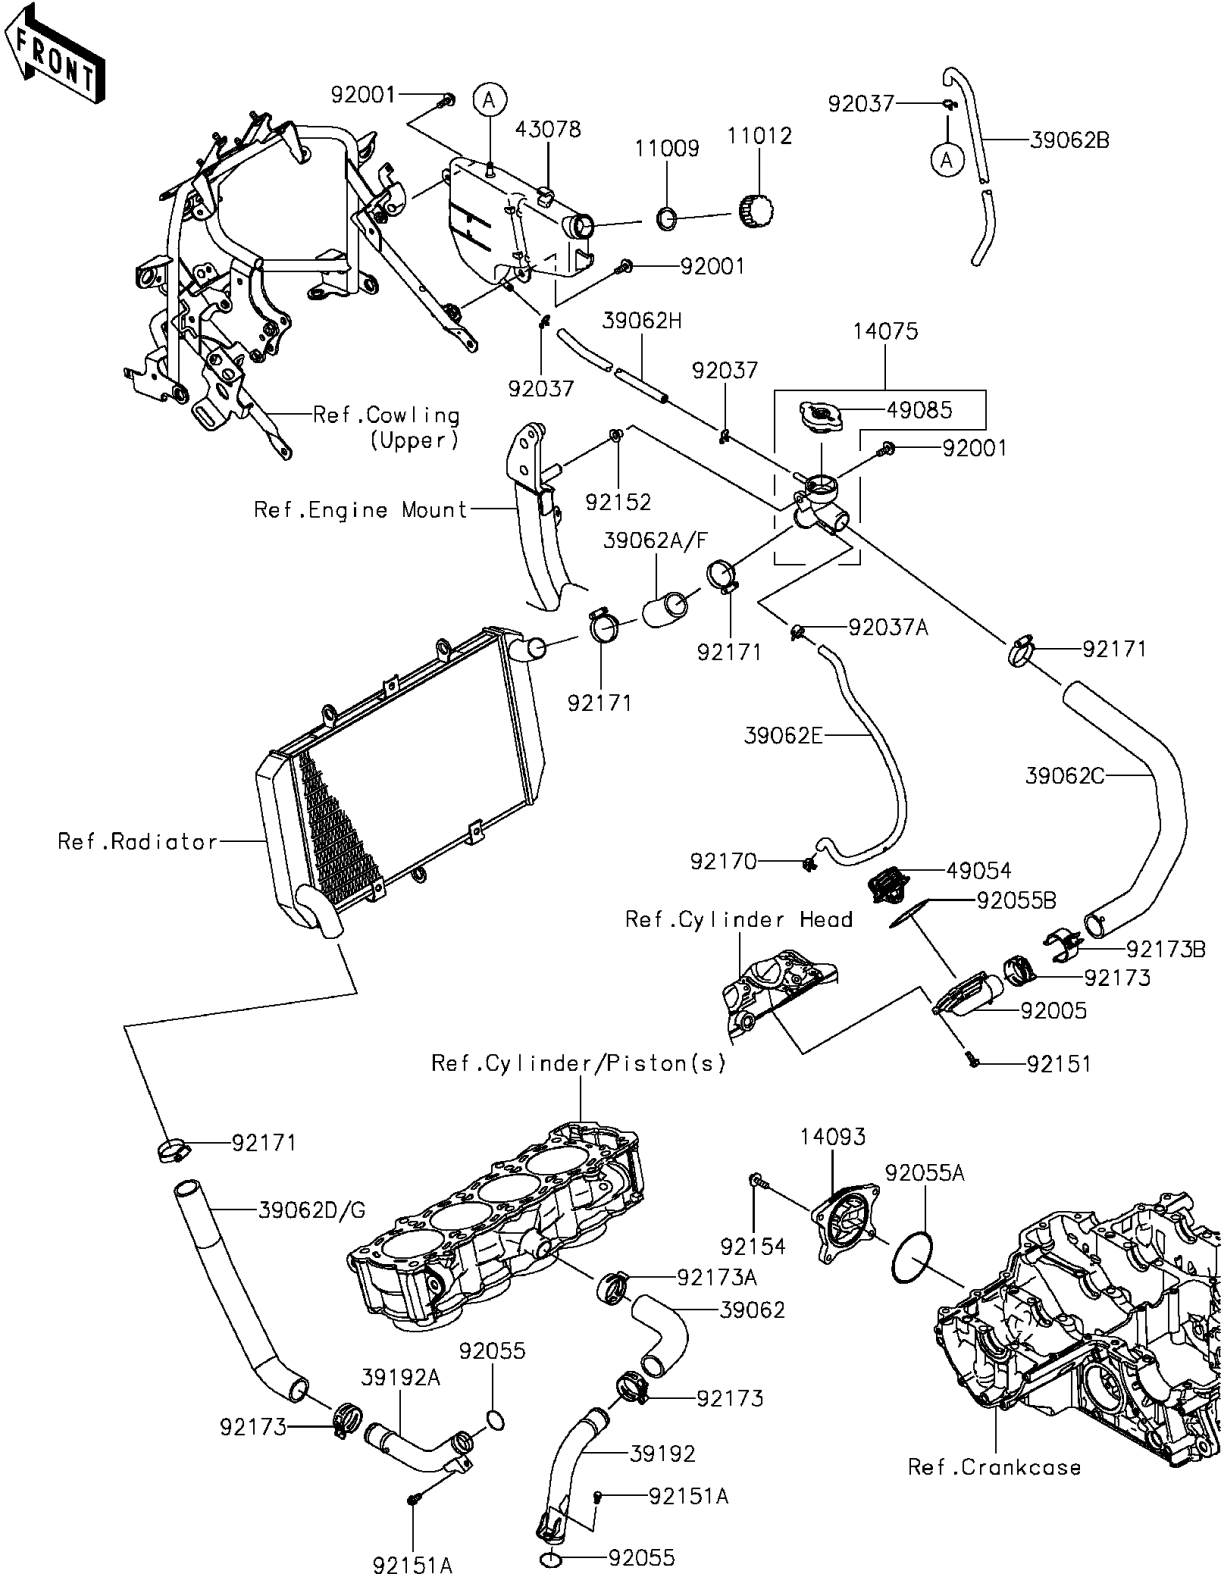

2016 VERSYS® 1000 LT PARTS DIAGRAM

Water Pipe

E3037

2016 VERSYS® 1000 LT PARTS LIST

Water Pipe

ITEM NAME	PART NUMBER	QUANTITY
GASKET,RESERVOIR TANK CAP (Ref # 11009)	11009-1145	1
CAP (Ref # 11012)	11012-1084	1
CAP-ASSY (Ref # 14075)	14075-0028	1
COVER (Ref # 14093)	14093-0144	1
HOSE-COOLING,PIPE-CYLINDER (Ref # 39062)	39062-0312	1
HOSE-COOLING,OVER FLOW (Ref # 39062B)	39062-0590	1
HOSE-COOLING,HEAD-CAP (Ref # 39062C)	39062-0591	1
HOSE-COOLING,AIR BLEED (Ref # 39062E)	39062-0699	1
HOSE-COOLING,CAP-RAD. (Ref # 39062F)	39062-0727	1
HOSE-COOLING,RAD.-PIPE (Ref # 39062G)	39062-0728	1
HOSE-COOLING,OVERFLOW (Ref # 39062H)	39062-1814	1
PIPE-WATER,WATER PUMP-CYLINDER (Ref # 39192)	39192-0597	1
PIPE-WATER,RADIATOR WATER PUMP (Ref # 39192A)	39192-0598	1
RESERVOIR (Ref # 43078)	43078-0074	1
THERMOSTAT (Ref # 49054)	49054-0004	1
CAP-ASSY-PRESSURE (Ref # 49085)	49085-1066	1
BOLT,6X18 (Ref # 92001)	92001-1342	3
FITTING,THERMO CAP (Ref # 92005)	92005-0076	1
CLAMP,TUBE (Ref # 92037)	92037-147	3
CLAMP,TUBE (Ref # 92037A)	92037-1505	1
RING-O,20.8X2.4 (Ref # 92055)	92055-0114	2
RING-O,63.3MM (Ref # 92055A)	92055-0739	1
RING-O,THERMOSTAT CAP (Ref # 92055B)	92055-1699	1
BOLT,5X14 (Ref # 92151)	92151-1764	4
BOLT,6X12 (Ref # 92151A)	92151-1997	2
COLLAR,6.3X8.3X9.2 (Ref # 92152)	92152-0237	1
BOLT,FLANGED,6X22 (Ref # 92154)	92154-0403	4
CLAMP (Ref # 92170)	92170-1493	1
CLAMP (Ref # 92171)	92171-0179	4

2016 VERSYS® 1000 LT PARTS LIST

Water Pipe

ITEM NAME	PART NUMBER	QUANTITY
CLAMP,34MM (Ref # 92173)	92173-1360	3
CLAMP,35.5MM (Ref # 92173A)	92173-1432	1
CLAMP (Ref # 92173B)	92173-1438	1