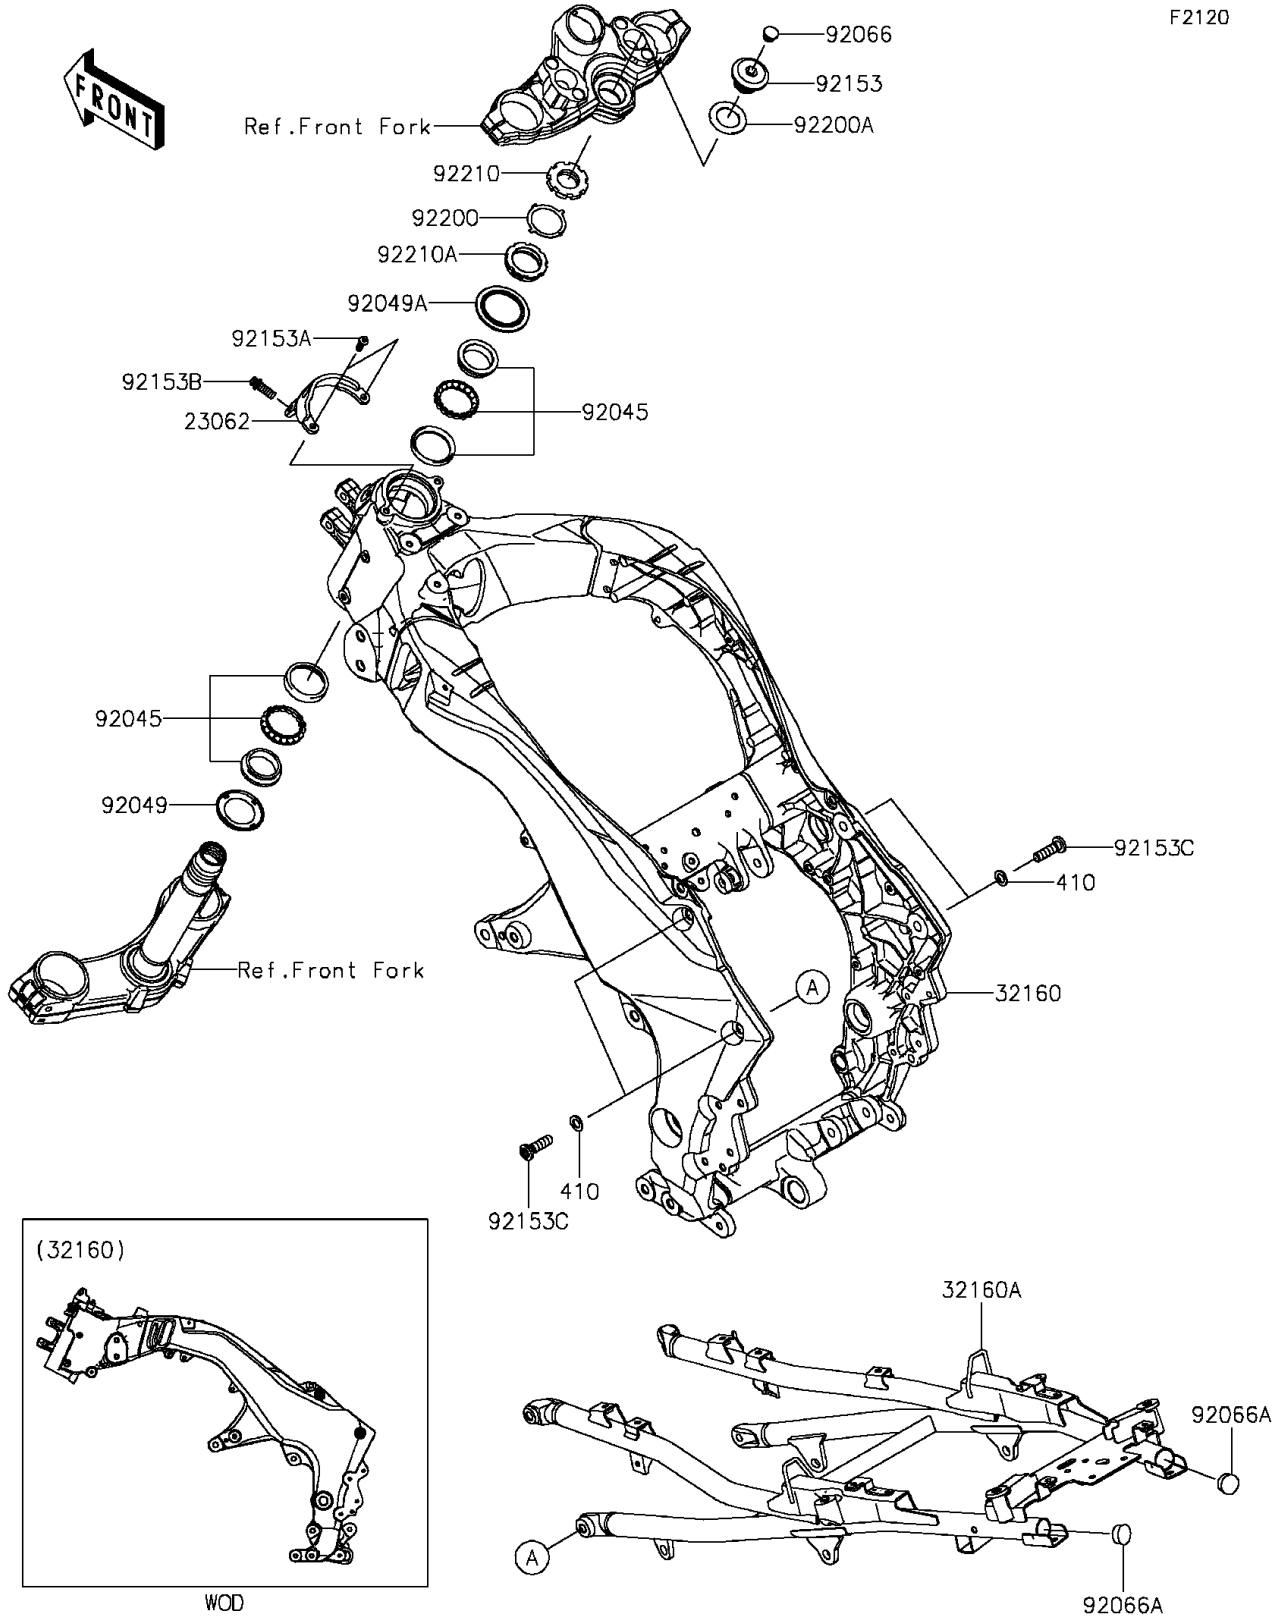

2015 VERSYS® 1000 ABS PARTS DIAGRAM

Frame

2015 VERSYS® 1000 ABS PARTS LIST

Frame

ITEM NAME	PART NUMBER	QUANTITY
BRACKET-COMP,HANDLE LOCK (Ref # 23062)	23062-0829	1
FRAME-COMP,MAIN,F.S.BLACK (Ref # 32160)	32160-0738-18R	1
FRAME-COMP,RR,F.S.BLACK (Ref # 32160A)	32160-0739-18R	1
WASHER-PLAIN-SMALL,10MM (Ref # 410)	410AA1000	4
BEARING-BALL,SF07A17PX1V1 (Ref # 92045)	92045-1384	2
SEAL-OIL,DS35X55X4 (Ref # 92049)	92049-0022	1
SEAL-OIL,43X55.5X8.6 (Ref # 92049A)	92049-0742	1
PLUG (Ref # 92066)	92066-0071	1
PLUG (Ref # 92066A)	92066-0749	2
BOLT,26MM (Ref # 92153)	92153-0474	1
BOLT,TORX,6X16 (Ref # 92153A)	92153-0967	2
BOLT,TORX,8X22 (Ref # 92153B)	92153-1273	1
BOLT,SOCKET,10X35 (Ref # 92153C)	92153-1904	4
WASHER (Ref # 92200)	92200-0036	1
WASHER,27X42X2.3 (Ref # 92200A)	92200-0081	1
NUT,35MM (Ref # 92210)	92210-0095	1
NUT,35MM (Ref # 92210A)	92210-0823	1