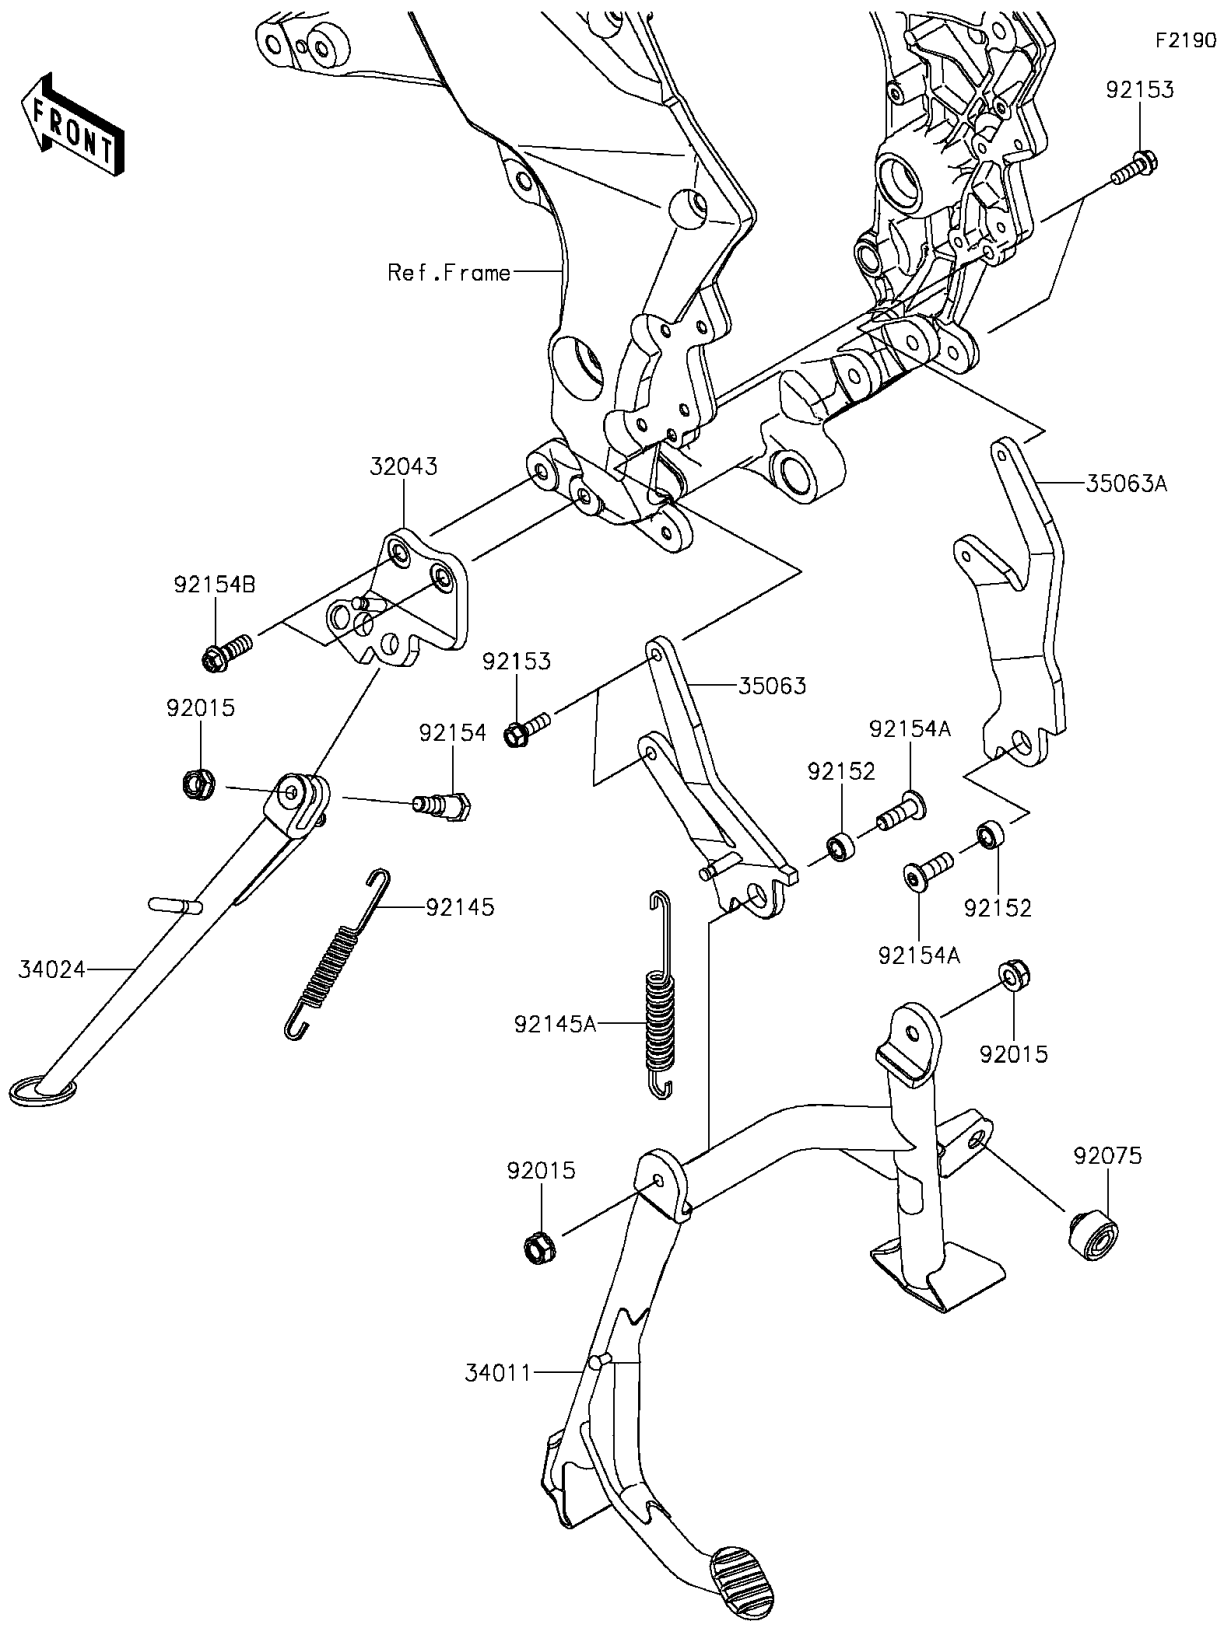

2015 VERSYS® 1000 ABS PARTS DIAGRAM

Stand(s)

2015 VERSYS® 1000 ABS PARTS LIST

Stand(s)

ITEM NAME	PART NUMBER	QUANTITY
BRACKET-STAND (Ref # 32043)	32043-0571	1
STAND-CENTER (Ref # 34011)	34011-0030	1
STAND-SIDE (Ref # 34024)	34024-0113	1
STAY,CENTER STAND,LH (Ref # 35063)	35063-0980	1
STAY,CENTER STAND,RH (Ref # 35063A)	35063-0981	1
NUT,LOCK,FLANGED,10MM (Ref # 92015)	92015-1717	3
DAMPER (Ref # 92075)	92075-015	1
SPRING,SIDE STAND (Ref # 92145)	92145-0562	1
SPRING,CENTER STAND (Ref # 92145A)	92145-1550	1
COLLAR,10X17X9 (Ref # 92152)	92152-1906	2
BOLT,FLANGED,8X25 (Ref # 92153)	92153-1768	4
BOLT,10X39 (Ref # 92154)	92154-0971	1
BOLT,SOCKET,10X30 (Ref # 92154A)	92154-1665	2
BOLT,FLANGED,10X28 (Ref # 92154B)	92154-1705	2