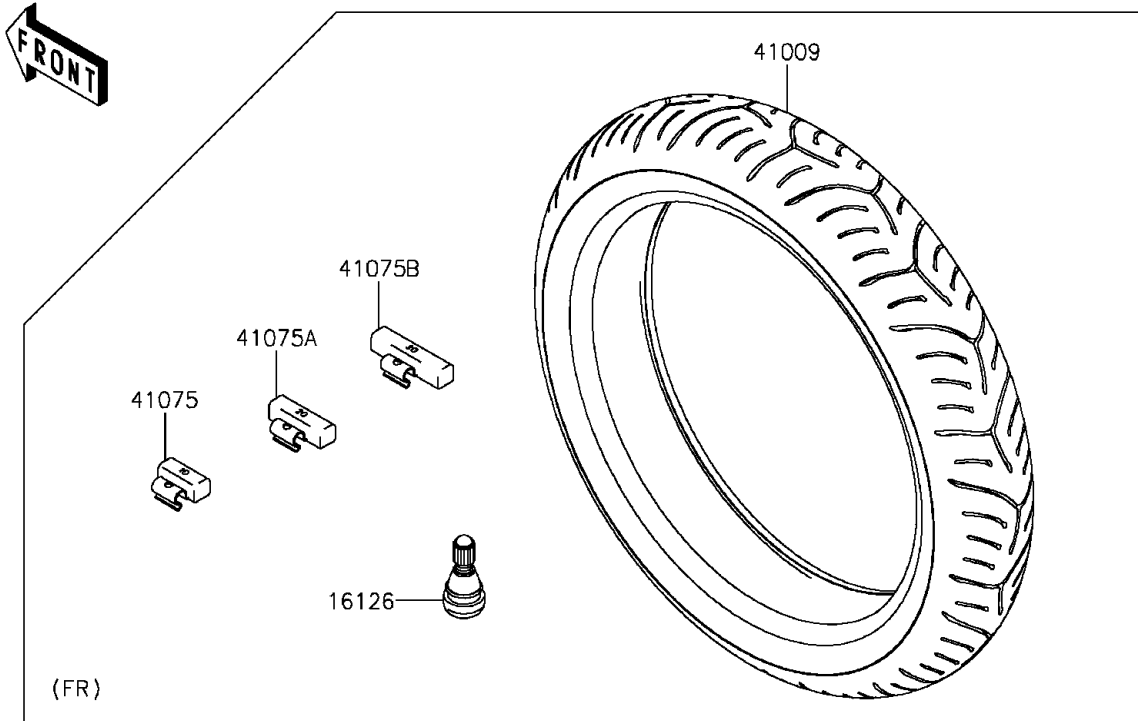

# 2015 VERSYS® 1000 ABS PARTS DIAGRAM

Wheels/Tires

F2210

## 2015 VERSYS® 1000 ABS PARTS LIST

### Wheels/Tires

ITEM NAME	PART NUMBER	QUANTITY
VALVE,TIRE (Ref # 16126)	16126-1140	2
TIRE,FR,120/70ZR17 58W,T30F(B) (Ref # 41009)	41009-0577	1
TIRE,RR,180/55ZR17 73W,T30R(B) (Ref # 41009A)	41009-0578	1
BALANCER-WHEEL,10G,SILVER (Ref # 41075)	41075-0007	AR
BALANCER-WHEEL,20G,SILVER (Ref # 41075A)	41075-0008	AR
BALANCER-WHEEL,30G,SILVER (Ref # 41075B)	41075-0009	AR