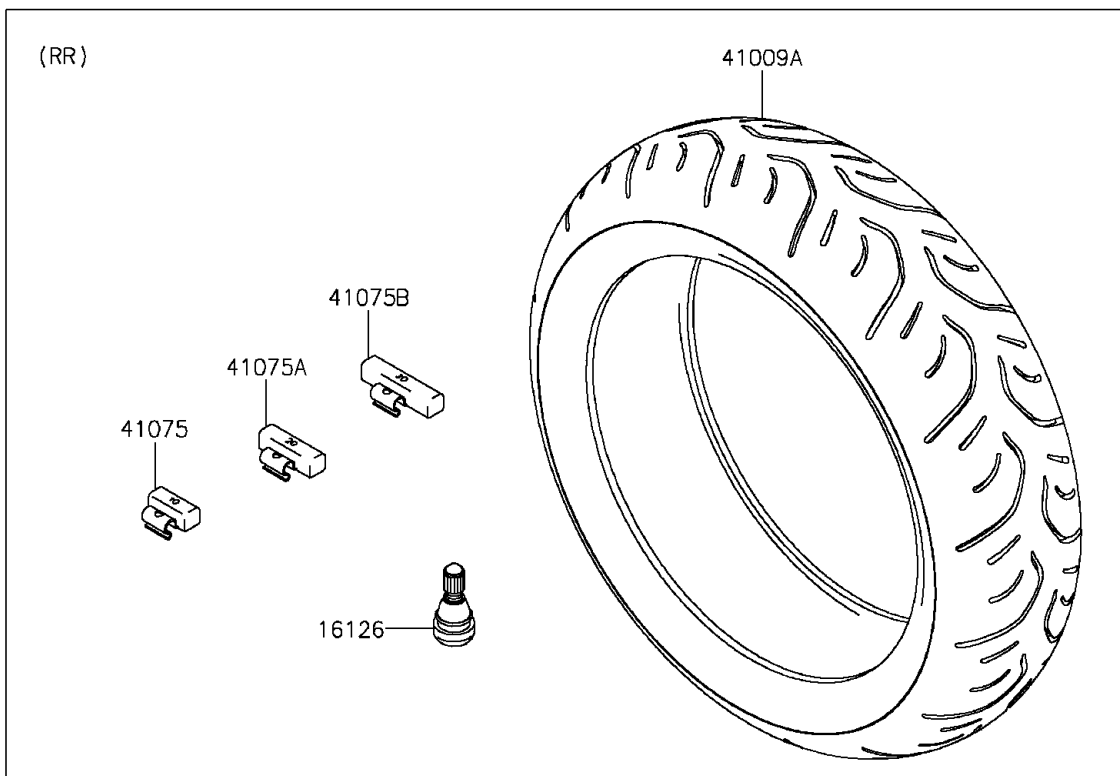

# 2015 VERSYS® 1000 ABS PARTS DIAGRAM

Wheels/Tires

F2210

## 2015 VERSYS® 1000 ABS PARTS LIST

### Wheels/Tires

ITEM NAME	PART NUMBER	QUANTITY
VALVE,TIRE (Ref # 16126)	16126-1140	2
TIRE,FR,120/70ZR17 58W,T30F(B) (Ref # 41009)	41009-0577	1
TIRE,RR,180/55ZR17 73W,T30R(B) (Ref # 41009A)	41009-0578	1
BALANCER-WHEEL,10G,SILVER (Ref # 41075)	41075-0007	AR
BALANCER-WHEEL,20G,SILVER (Ref # 41075A)	41075-0008	AR
BALANCER-WHEEL,30G,SILVER (Ref # 41075B)	41075-0009	AR