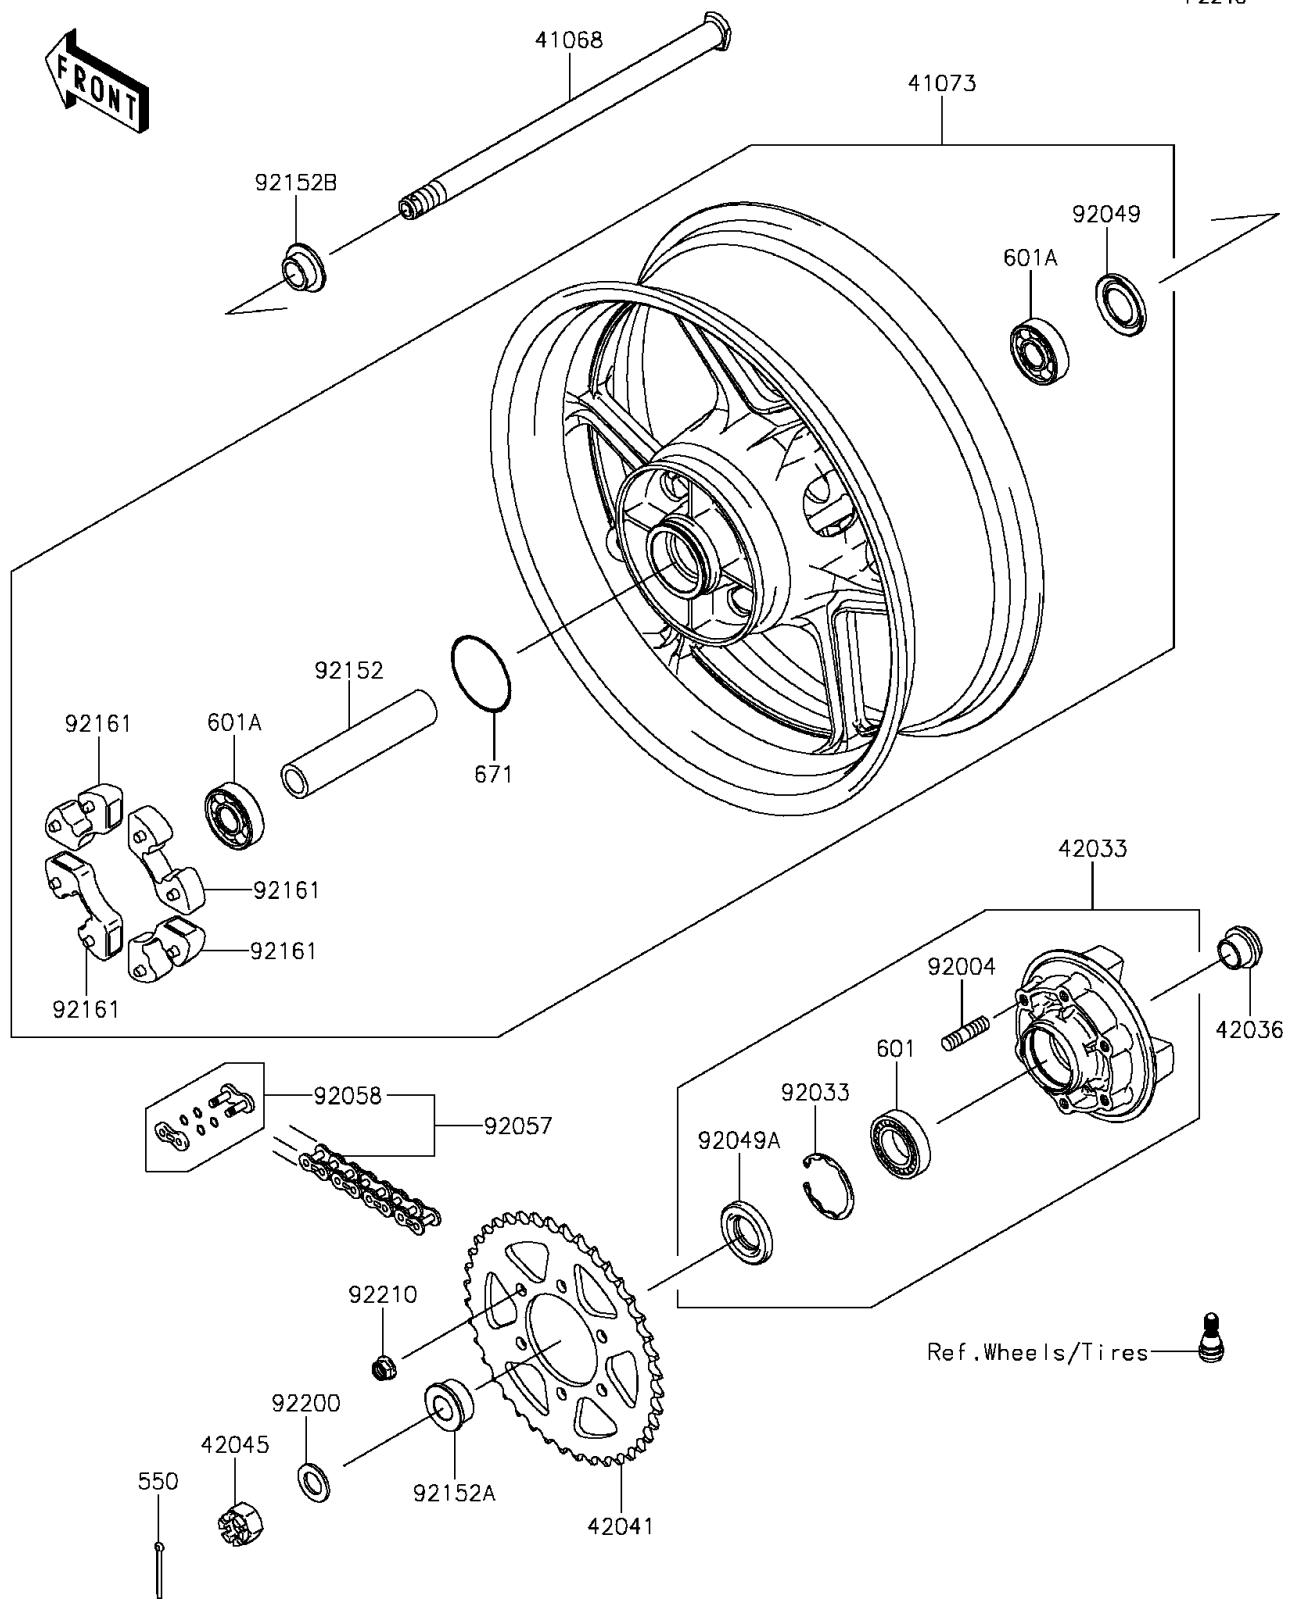

2015 VERSYS® 1000 ABS PARTS DIAGRAM

Rear Hub

F2240

2015 VERSYS® 1000 ABS PARTS LIST

Rear Hub

ITEM NAME	PART NUMBER	QUANTITY
AXLE,RR,L344 (Ref # 41068)	41068-0596	1
WHEEL-ASSY,RR,G.BLACK (Ref # 41073)	41073-0572-18F	1
COUPLING-ASSY,RR HUB (Ref # 42033)	42033-0028	1
SLEEVE,RR HUB,L=23 (Ref # 42036)	42036-1251	1
SPROCKET-HUB,43T (Ref # 42041)	42041-1467	1
NUT,CASTLE,18MM (Ref # 42045)	42045-018	1
PIN-COTTER,4.0X40 (Ref # 550)	550AA4040	1
BEARING-BALL (Ref # 601)	601B6205UU	1
BEARING-BALL,#6304UUC3 (Ref # 601A)	601B6304UU	2
O RING,60MM (Ref # 671)	671B2560	1
STUD,10X19 (Ref # 92004)	92004-0028	6
RING-SNAP,52MM (Ref # 92033)	92033-1043	1
SEAL-OIL,27X52X5 (Ref # 92049)	92049-0723	1
SEAL-OIL (Ref # 92049A)	92049-1287	1
CHAIN,DRIVE,EK525RMX2,116L (Ref # 92057)	92057-0630	1
JOINT-CHAIN (Ref # 92058)	92058-0032	1
COLLAR,RR HUB,L=144.5 (Ref # 92152)	92152-0088	1
COLLAR,RR AXLE,LH,L=18 (Ref # 92152A)	92152-0118	1
COLLAR,RR AXLE,RH,20X28X14.5 (Ref # 92152B)	92152-0876	1
DAMPER,SHOCK,RR HUB (Ref # 92161)	92161-0342	4
WASHER,19X32X2.6 (Ref # 92200)	92200-1489	1
NUT,LOCK,FLANGED,10MM (Ref # 92210)	92210-0276	6