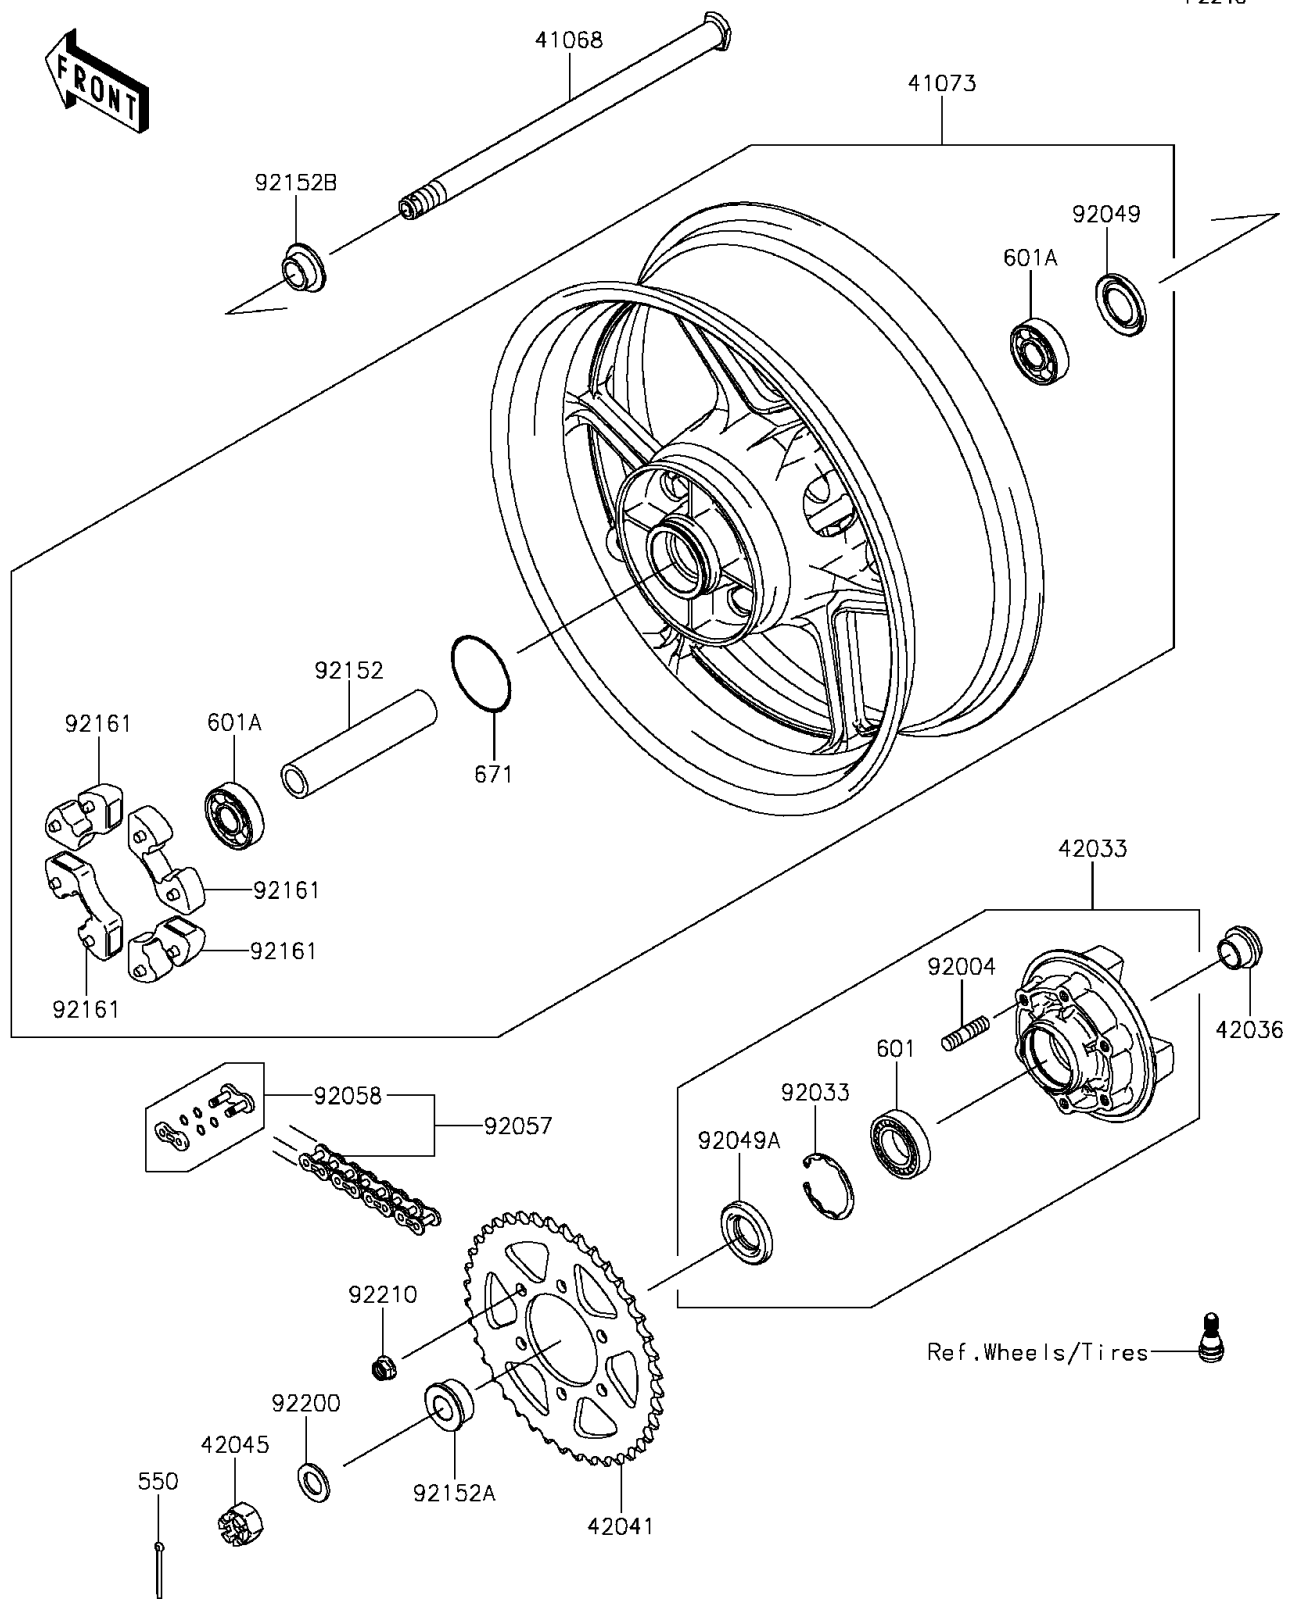

2015 VERSYS® 1000 ABS PARTS DIAGRAM

Rear Hub

F2240

2015 VERSYS® 1000 ABS PARTS LIST

Rear Hub

ITEM NAME	PART NUMBER	QUANTITY
AXLE,RR,L344 (Ref # 41068)	41068-0596	1
WHEEL-ASSY,RR,G.BLACK (Ref # 41073)	41073-0572-18F	1
COUPLING-ASSY,RR HUB (Ref # 42033)	42033-0028	1
SLEEVE,RR HUB,L=23 (Ref # 42036)	42036-1251	1
SPROCKET-HUB,43T (Ref # 42041)	42041-1467	1
NUT,CASTLE,18MM (Ref # 42045)	42045-018	1
PIN-COTTER,4.0X40 (Ref # 550)	550AA4040	1
BEARING-BALL (Ref # 601)	601B6205UU	1
BEARING-BALL,#6304UUC3 (Ref # 601A)	601B6304UU	2
O RING,60MM (Ref # 671)	671B2560	1
STUD,10X19 (Ref # 92004)	92004-0028	6
RING-SNAP,52MM (Ref # 92033)	92033-1043	1
SEAL-OIL,27X52X5 (Ref # 92049)	92049-0723	1
SEAL-OIL (Ref # 92049A)	92049-1287	1
CHAIN,DRIVE,EK525RMX2,116L (Ref # 92057)	92057-0630	1
JOINT-CHAIN (Ref # 92058)	92058-0032	1
COLLAR,RR HUB,L=144.5 (Ref # 92152)	92152-0088	1
COLLAR,RR AXLE,LH,L=18 (Ref # 92152A)	92152-0118	1
COLLAR,RR AXLE,RH,20X28X14.5 (Ref # 92152B)	92152-0876	1
DAMPER,SHOCK,RR HUB (Ref # 92161)	92161-0342	4
WASHER,19X32X2.6 (Ref # 92200)	92200-1489	1
NUT,LOCK,FLANGED,10MM (Ref # 92210)	92210-0276	6