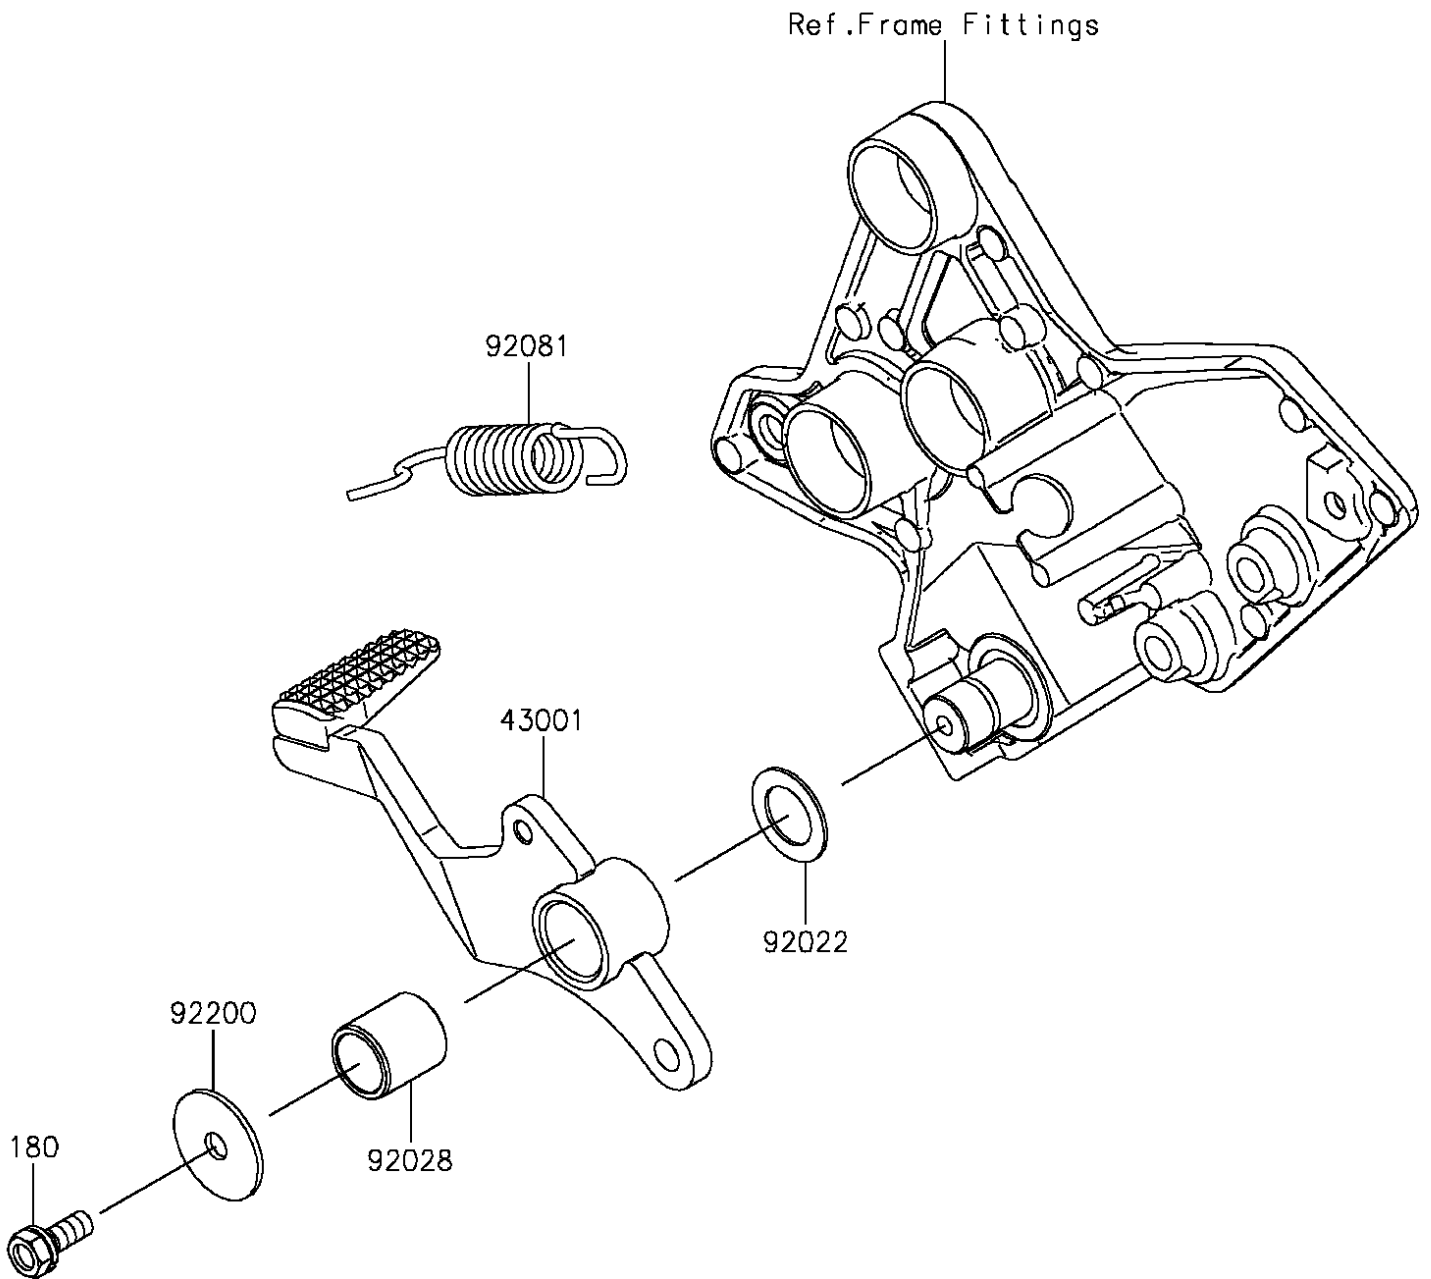

# 2016 VERSYS® 1000 LT PARTS DIAGRAM

Brake Pedal

F2260

## 2016 VERSYS® 1000 LT PARTS LIST

### Brake Pedal

ITEM NAME	PART NUMBER	QUANTITY
BOLT-UPSET-WS,6X16 (Ref # 180)	180BA0616	1
LEVER-BRAKE,PEDAL (Ref # 43001)	43001-0735	1
WASHER,15.3X24X1 (Ref # 92022)	92022-326	1
BUSHING,BRAKE PEDAL (Ref # 92028)	92028-1282	1
SPRING,BRAKE PEDAL (Ref # 92081)	92081-1833	1
WASHER,7X28X1.6 (Ref # 92200)	92200-0279	1