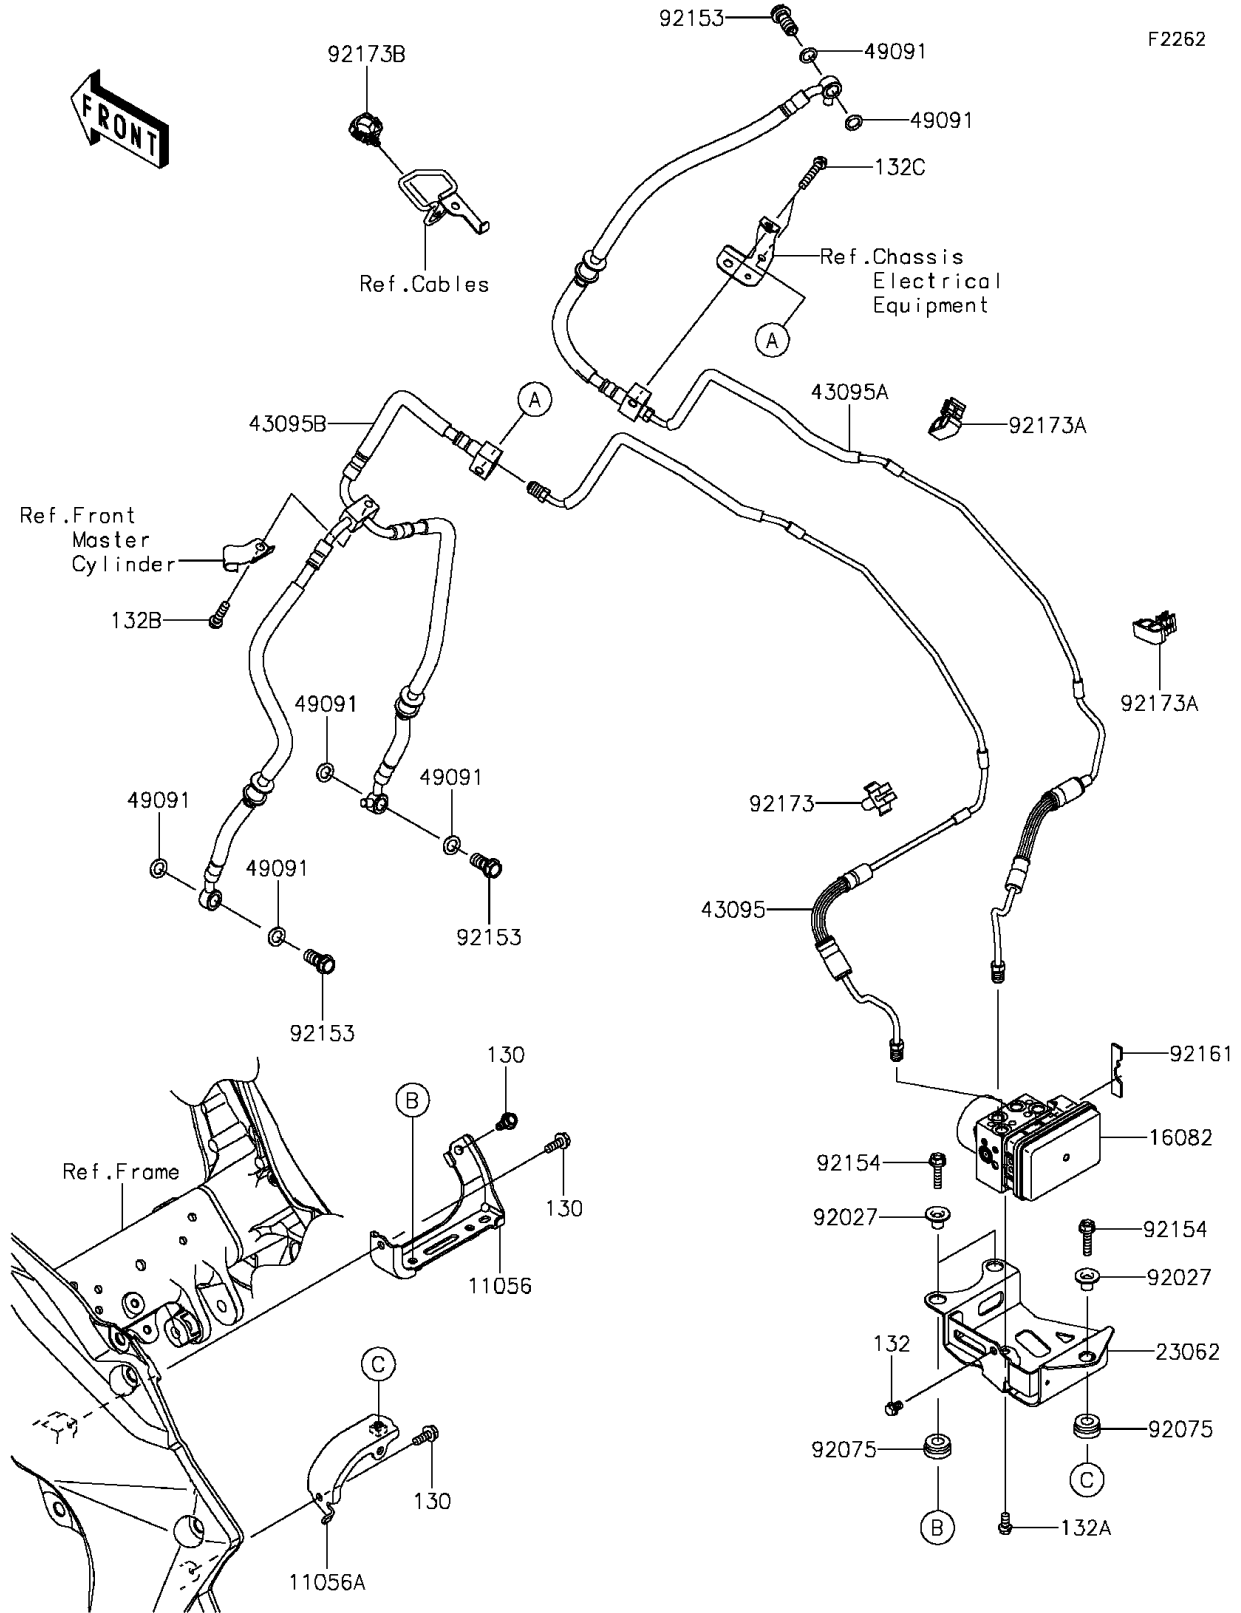

2015 VERSYS® 1000 ABS PARTS DIAGRAM

Brake Piping

2015 VERSYS® 1000 ABS PARTS LIST

Brake Piping

ITEM NAME	PART NUMBER	QUANTITY
BRACKET,REGULATOR (Ref # 11056)	11056-0169	1
BRACKET (Ref # 11056A)	11056-2098	1
BOLT-FLANGED,6X16 (Ref # 130)	130BA0616	3
BOLT-FLANGED-SMALL,6X8 (Ref # 132)	132BA0608	1
BOLT-FLANGED-SMALL,6X12 (Ref # 132A)	132BA0612	1
BOLT-FLANGED-SMALL,6X25 (Ref # 132B)	132BA0625	1
BOLT-FLANGED-SMALL,6X30 (Ref # 132C)	132BA0630	2
PUMP-ASSY-OIL,ABS (Ref # 16082)	16082-0738	1
BRACKET-COMP,ABS UNIT (Ref # 23062)	23062-0824	1
HOSE-BRAKE,FR CALIPER-HU (Ref # 43095)	43095-0723	1
HOSE-BRAKE,FR M/CYL.-ABS HU (Ref # 43095A)	43095-0836	1
HOSE-BRAKE,HEAD PIPE-CALIPER (Ref # 43095B)	43095-0837	1
WASHER-SEAL,10.1X14.5X1.5 (Ref # 49091)	49091-0001	6
COLLAR,FLANGED,L=12.1,BLACK (Ref # 92027)	92027-1651	3
DAMPER (Ref # 92075)	92075-277	3
BOLT,OIL,L=23 (Ref # 92153)	92153-0627	3
BOLT,FLANGED,6X25 (Ref # 92154)	92154-0498	3
DAMPER (Ref # 92161)	92161-1673	1
CLAMP (Ref # 92173)	92173-0088	1
CLAMP,CLIP (Ref # 92173A)	92173-0799	2
CLAMP,HOLDER CLIP (Ref # 92173B)	92173-0868	1