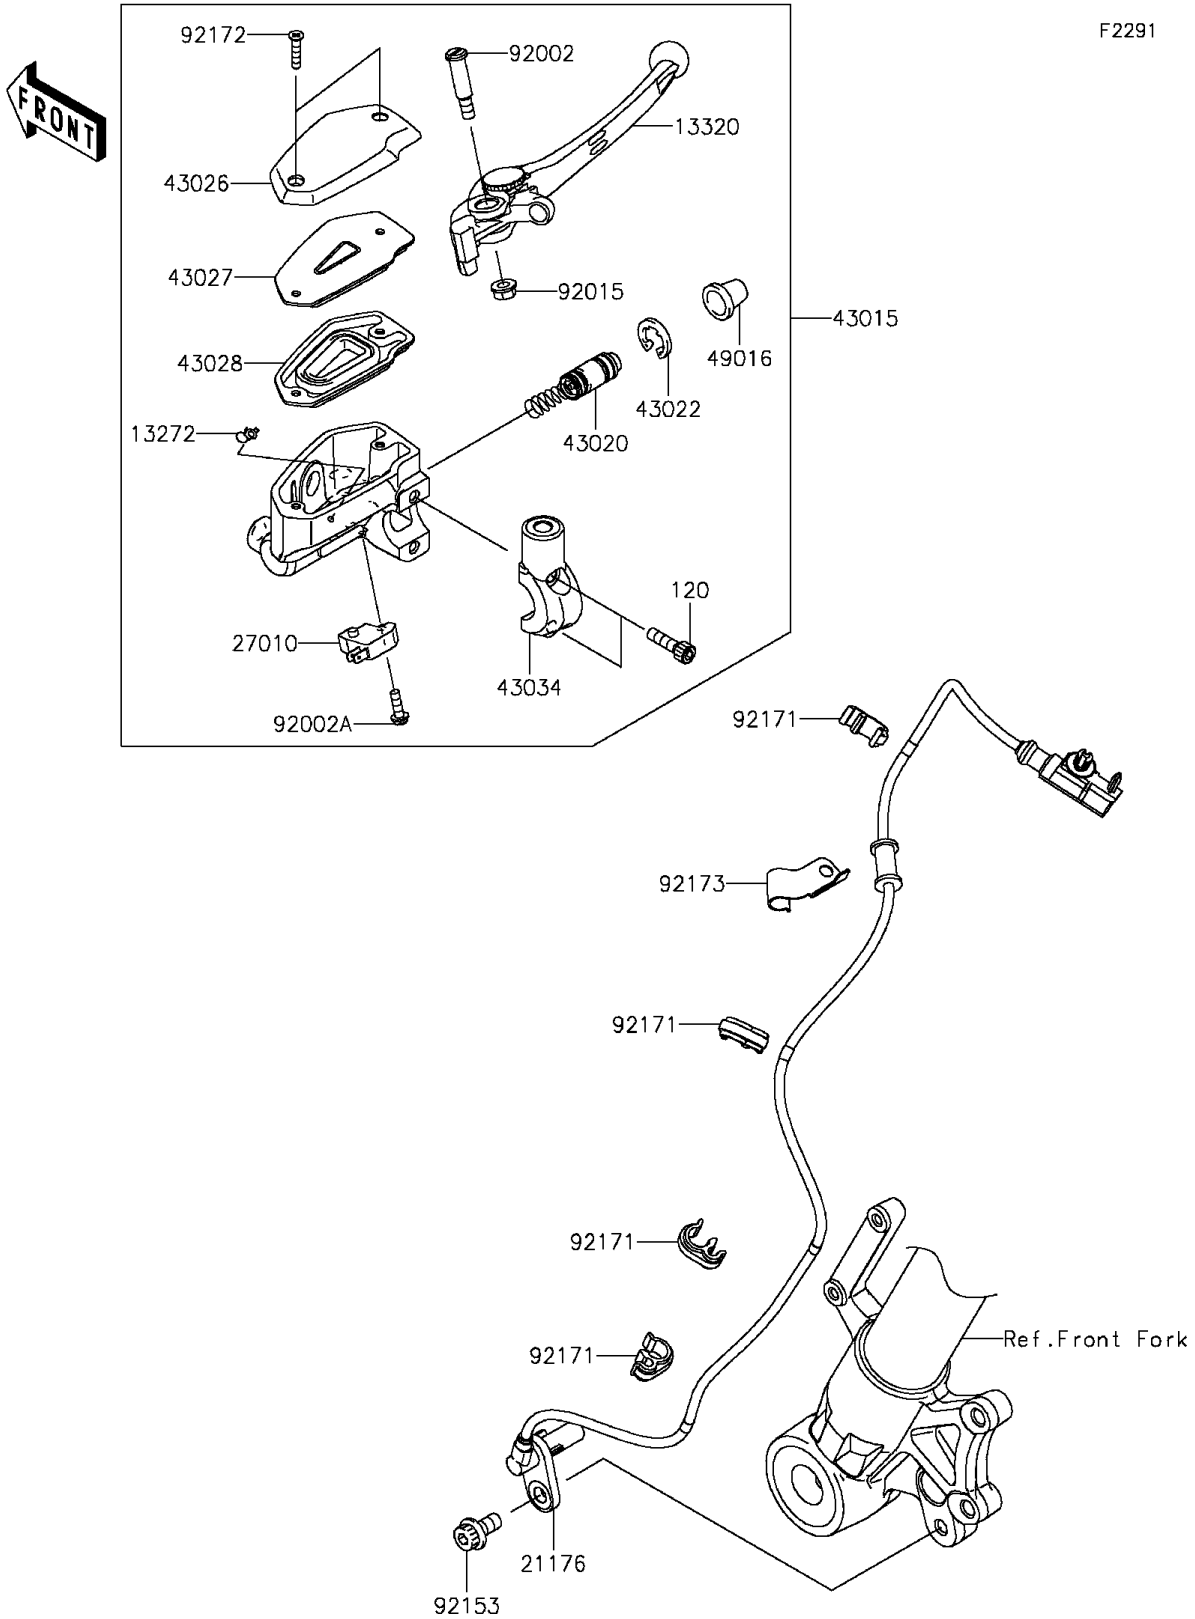

# 2015 VERSYS® 1000 ABS PARTS DIAGRAM

## Front Master Cylinder

## 2015 VERSYS® 1000 ABS PARTS LIST

### Front Master Cylinder

ITEM NAME	PART NUMBER	QUANTITY
BOLT-SOCKET,6X22 (Ref # 120)	120CB0622	2
PLATE (Ref # 13272)	13272-0573	1
LEVER-ASSY,FRONT BRAKE (Ref # 13320)	13320-0031	1
SENSOR,FR WHEEL SPEED (Ref # 21176)	21176-0801	1
SWITCH,BRAKE (Ref # 27010)	27010-0025	1
CYLINDER-ASSY-MASTER,FR (Ref # 43015)	43015-0630	1
PISTON-COMP-BRAKE (Ref # 43020)	43020-0008	1
STOPPER-BRAKE,PISTON (Ref # 43022)	43022-1010	1
CAP-BRAKE (Ref # 43026)	43026-0019	1
PLATE-DIAPHRAGM (Ref # 43027)	43027-0008	1
DIAPHRAGM (Ref # 43028)	43028-0015	1
HOLDER-BRAKE,MASTER CYLINDER (Ref # 43034)	43034-0049	1
COVER-SEAL,MASTER CYLINDER (Ref # 49016)	49016-1044	1
BOLT,LEVER SET,BLACK (Ref # 92002)	92002-1322	1
BOLT,SCREW,4X12 (Ref # 92002A)	92002-1323	1
NUT,FLANGED,6MM (Ref # 92015)	92015-1528	1
BOLT,SOCKET,8X16 (Ref # 92153)	92153-0327	1
CLAMP,BRAKE HOSE (Ref # 92171)	92171-1819	4
SCREW,4X20 (Ref # 92172)	92172-0320	2
CLAMP (Ref # 92173)	92173-0801	1