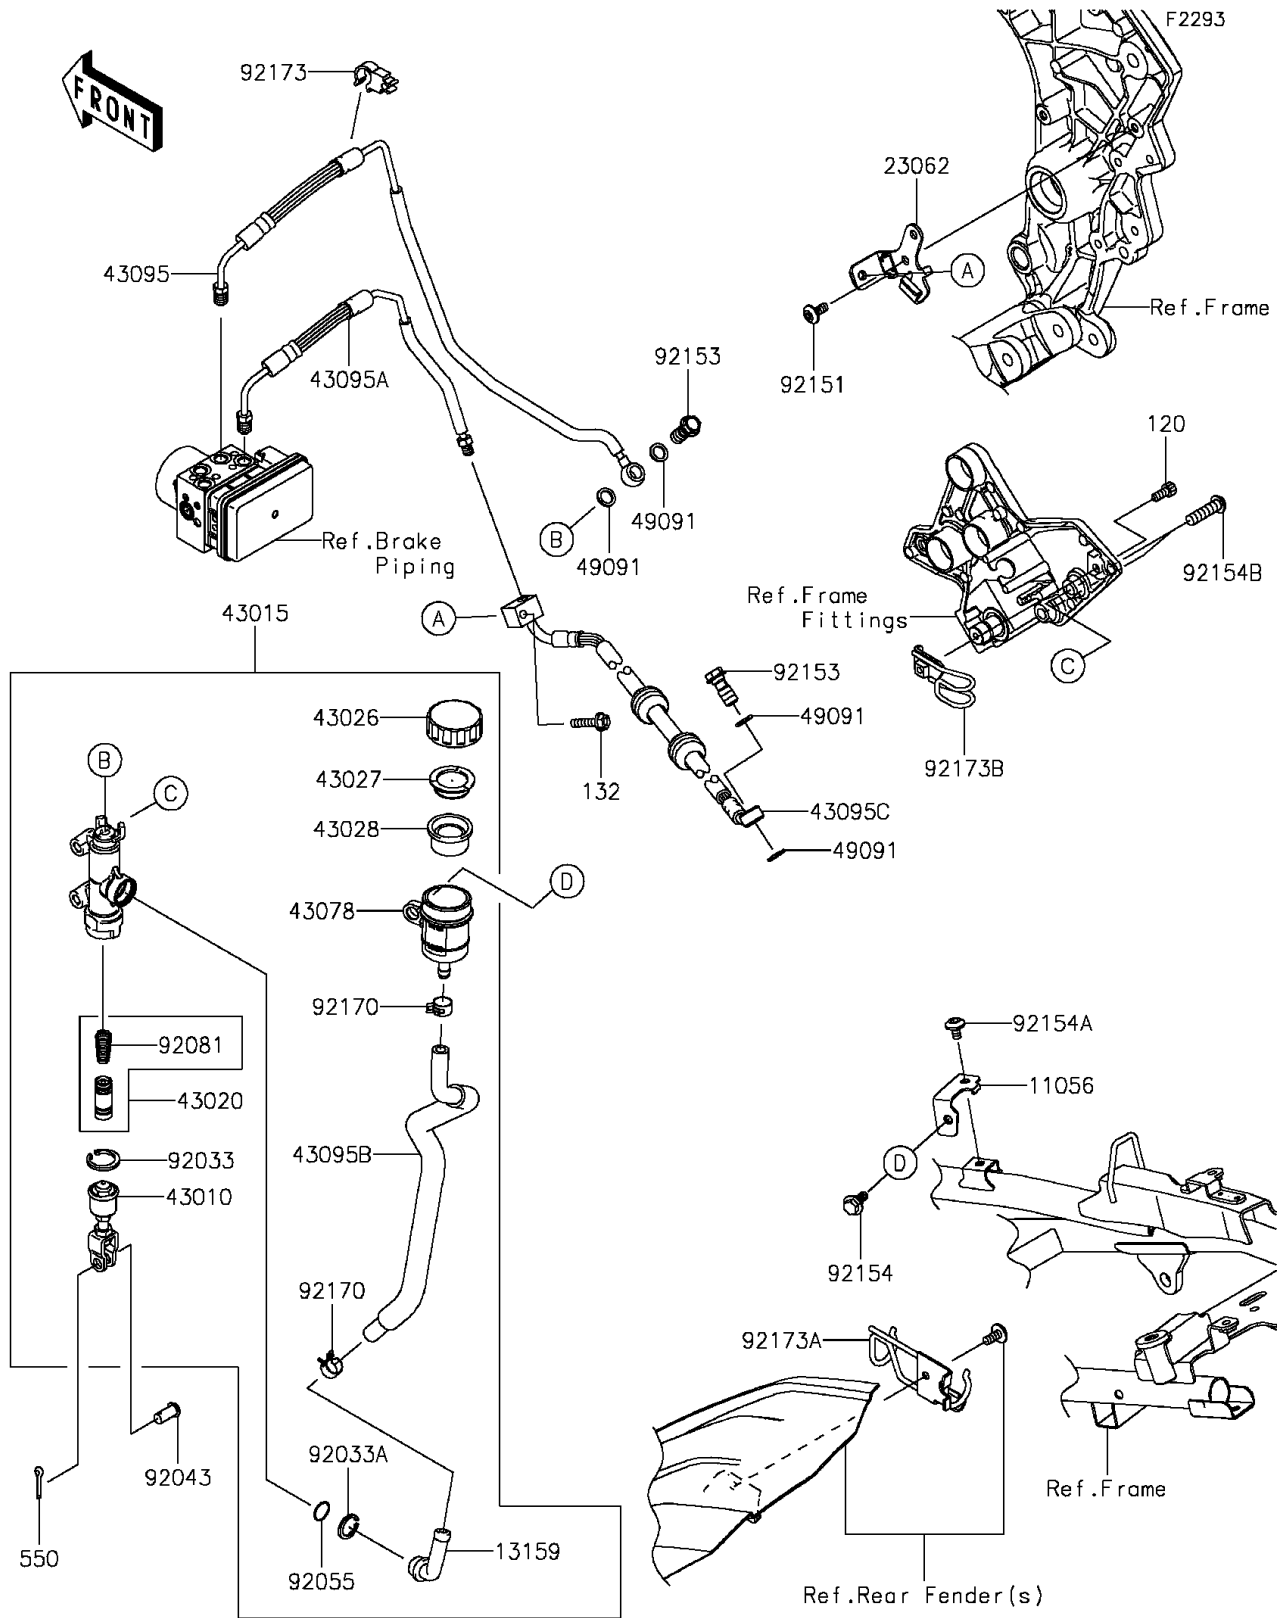

# 2015 VERSYS® 1000 LT PARTS DIAGRAM

## Rear Master Cylinder

# 2015 VERSYS® 1000 LT PARTS LIST

Rear Master Cylinder

ITEM NAME	PART NUMBER	QUANTITY
-----------	-------------	----------