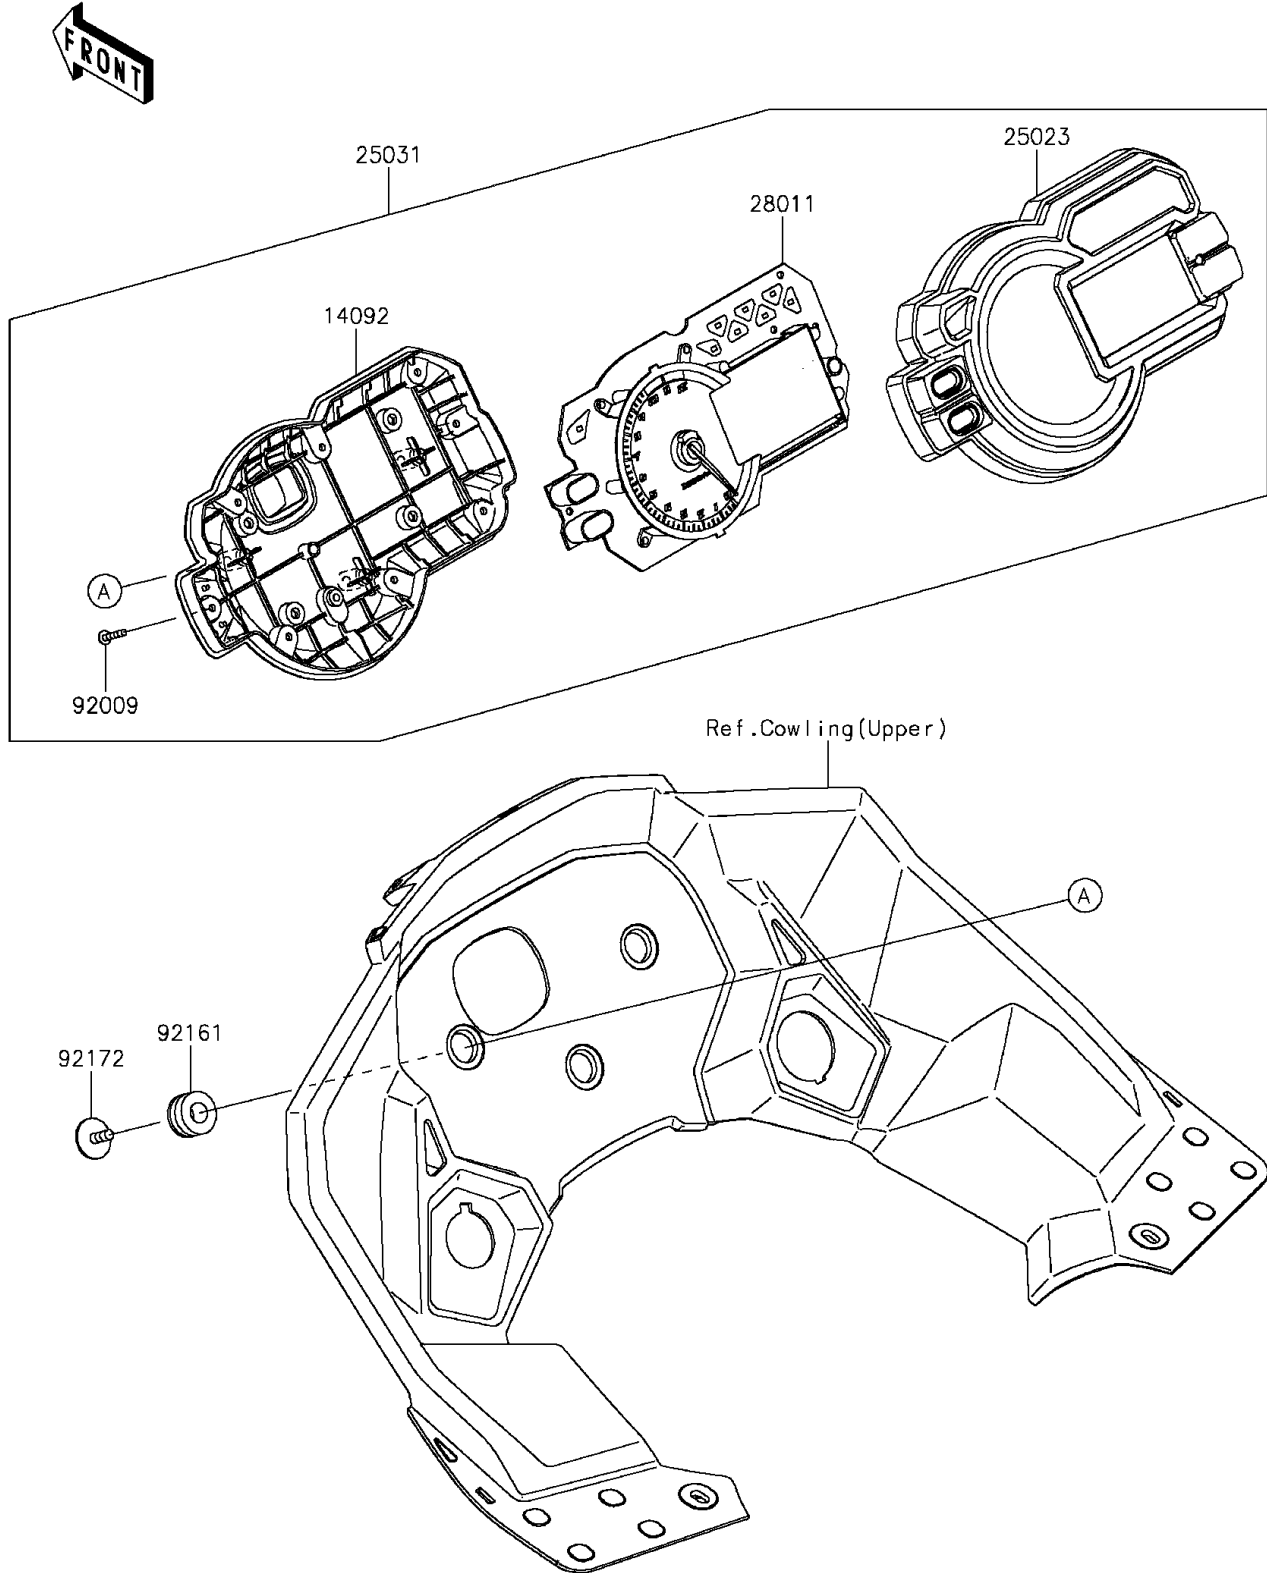

2015 VERSYS® 1000 ABS PARTS DIAGRAM

Meter(s)

F2530

2015 VERSYS® 1000 ABS PARTS LIST

Meter(s)

ITEM NAME	PART NUMBER	QUANTITY
COVER,METER,LWR (Ref # 14092)	14092-0882	1
COVER-METER CASE,UPP (Ref # 25023)	25023-0105	1
METER-ASSY,COMBINATION,ABS (Ref # 25031)	25031-0547	1
METER,TACHO&LCD (Ref # 28011)	28011-0614	1
SCREW,TAPPING,3X16 (Ref # 92009)	92009-1391	9
DAMPER (Ref # 92161)	92161-0036	3
SCREW,TAPPING,WP,5X14 (Ref # 92172)	92172-0441	3