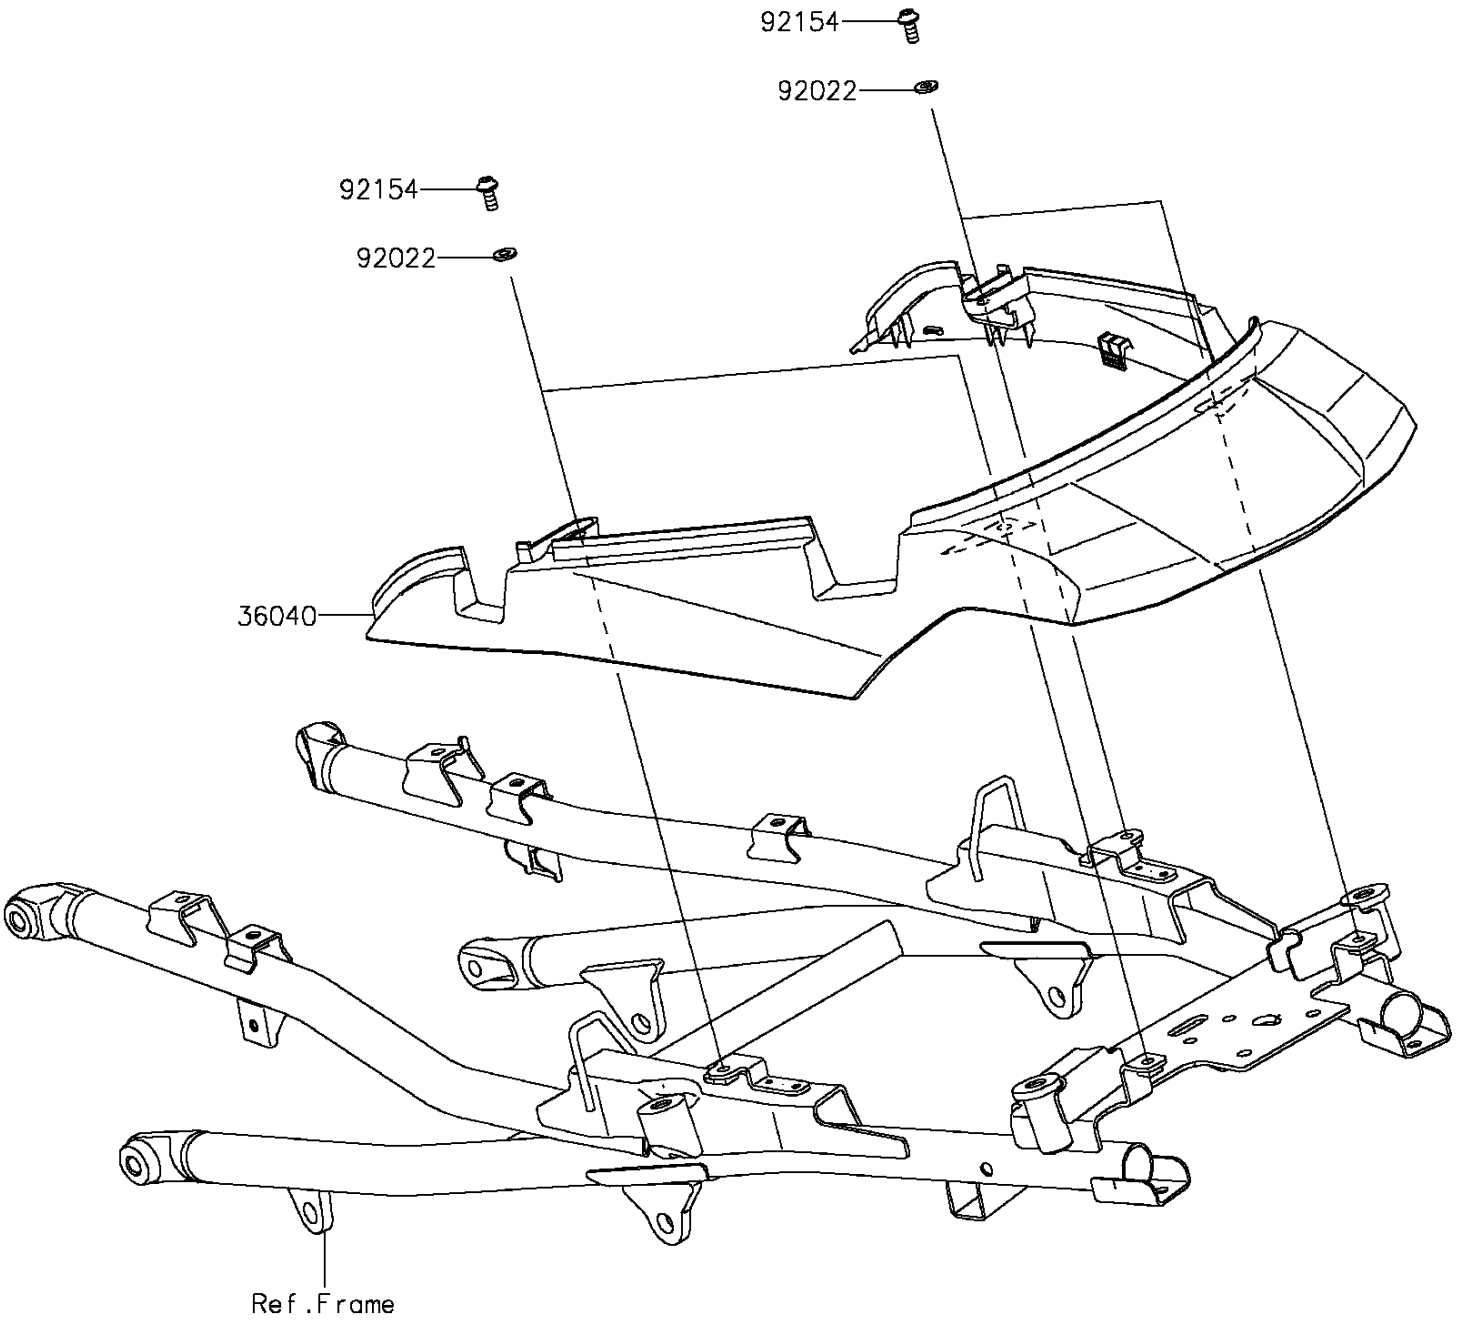

2015 VERSYS® 1000 ABS PARTS DIAGRAM

Side Covers

F2611

2015 VERSYS® 1000 ABS PARTS LIST

Side Covers

ITEM NAME	PART NUMBER	QUANTITY
COVER-TAIL (Ref # 36040)	36040-0138	1
WASHER,NYLON,5.3X11.5X1.5 (Ref # 92022)	92022-1521	4
BOLT,SOCKET,5X12 (Ref # 92154)	92154-0917	4