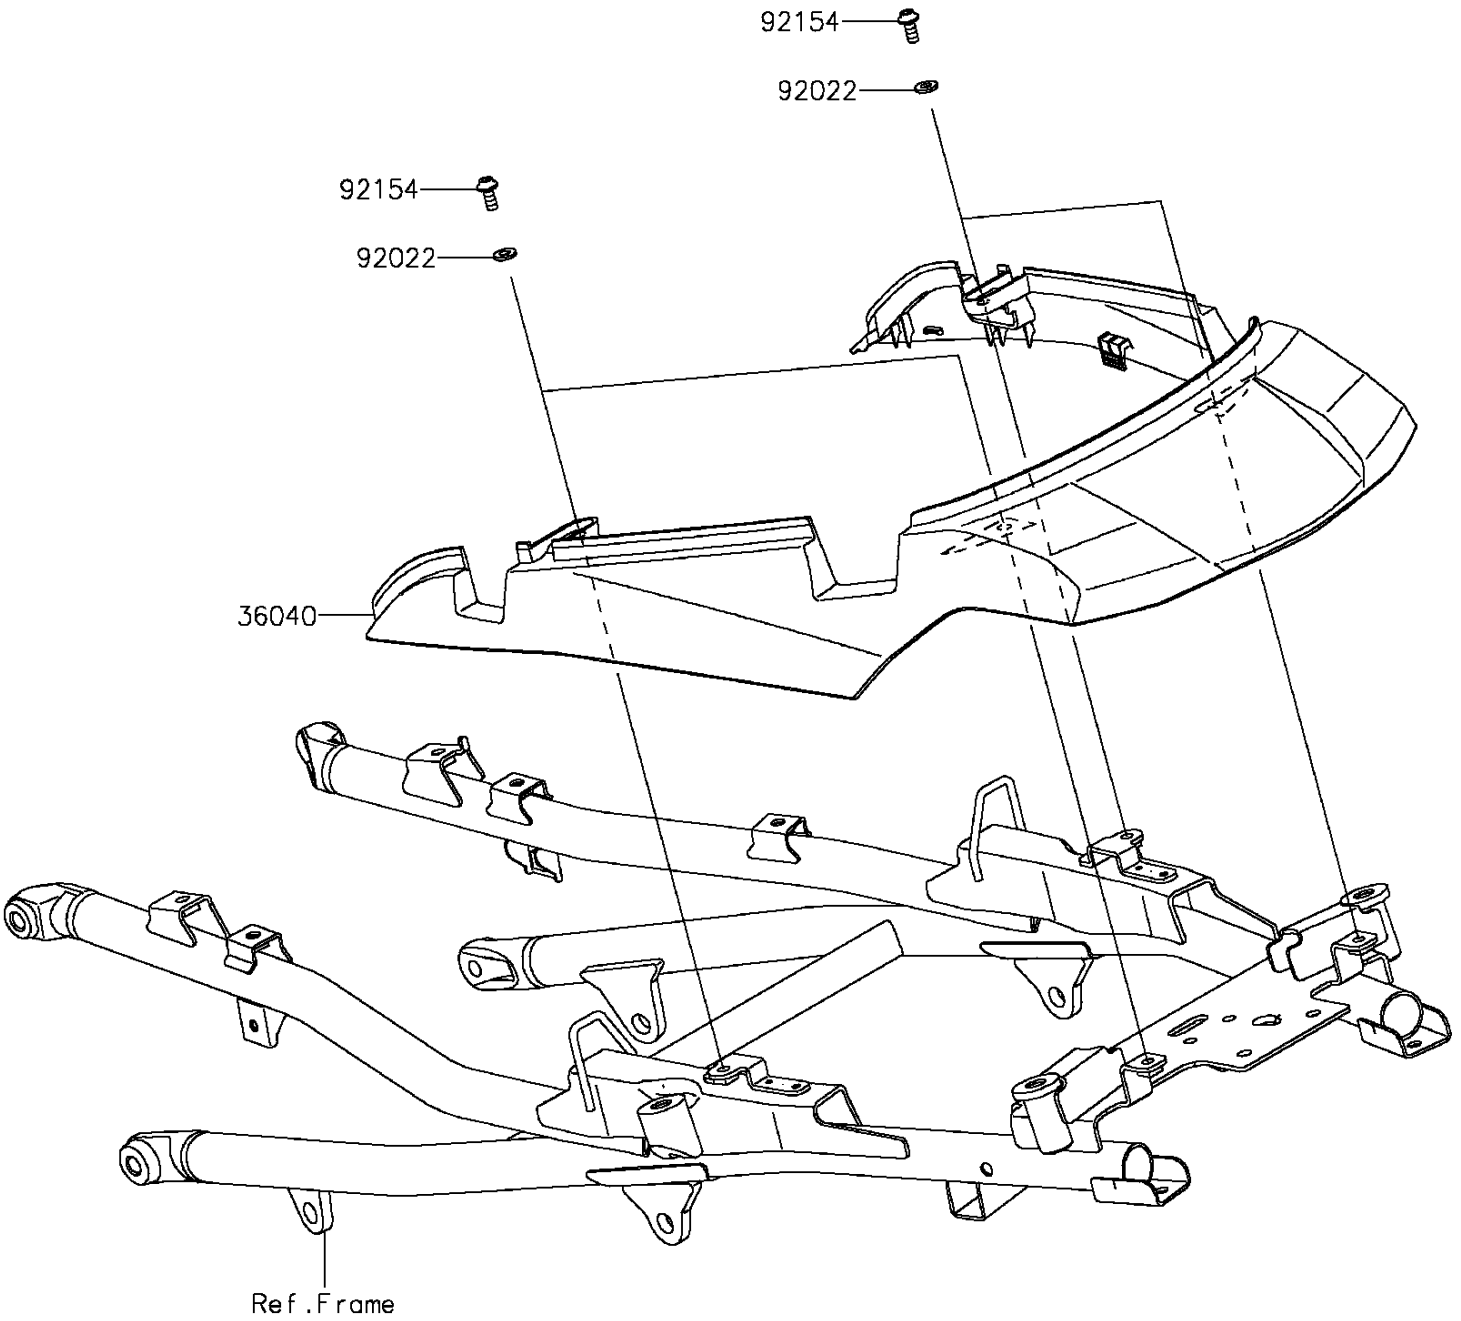

# 2015 VERSYS<sup>®</sup> 1000 ABS PARTS DIAGRAM

Side Covers

F2611

## 2015 VERSYS® 1000 ABS PARTS LIST

### Side Covers

ITEM NAME	PART NUMBER	QUANTITY
COVER-TAIL (Ref # 36040)	36040-0138	1
WASHER,NYLON,5.3X11.5X1.5 (Ref # 92022)	92022-1521	4
BOLT,SOCKET,5X12 (Ref # 92154)	92154-0917	4