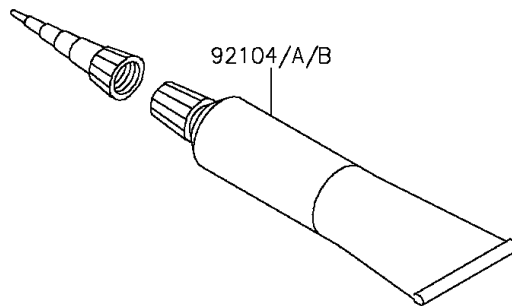

2016 VERSYS® 1000 LT PARTS DIAGRAM

Owner's Tools

56007

F2810

2016 VERSYS® 1000 LT PARTS LIST

Owner's Tools

ITEM NAME	PART NUMBER	QUANTITY
TOOL-KIT (Ref # 56007)	56007-0116	1
BAG,TOOL (Ref # 56008)	56008-1075	1
GASKET-LIQUID,TB1211F,CLEAR (Ref # 92104)	92104-0004	1
GASKET-LIQUID,TB1216B,BLACK (Ref # 92104A)	92104-1064	1
GASKET-LIQUID,TB1207B,BLACK (Ref # 92104B)	92104-2068	1
GRIP-SCREW DRIVER (Ref # 92106)	92106-1001	1
TOOL-DRIVER,#2PHILLIPS&SLOT (Ref # 92107)	92107-1051	1
TOOL-WRENCH,OPEN END,12X14 (Ref # 92110)	92110-0019	1
TOOL-WRENCH,BOX END,27MM (Ref # 92110A)	92110-1147	1
TOOL-WRENCH,OPEN END,10X12 (Ref # 92110B)	92110-1152	1
TOOL-WRENCH,ALLEN,4MM (Ref # 92110C)	92110-3703	1
TOOL-BAR,BOX END WRENCH (Ref # 92111)	92111-1051	1
TOOL-PLIERS (Ref # 92112)	92112-1001	1