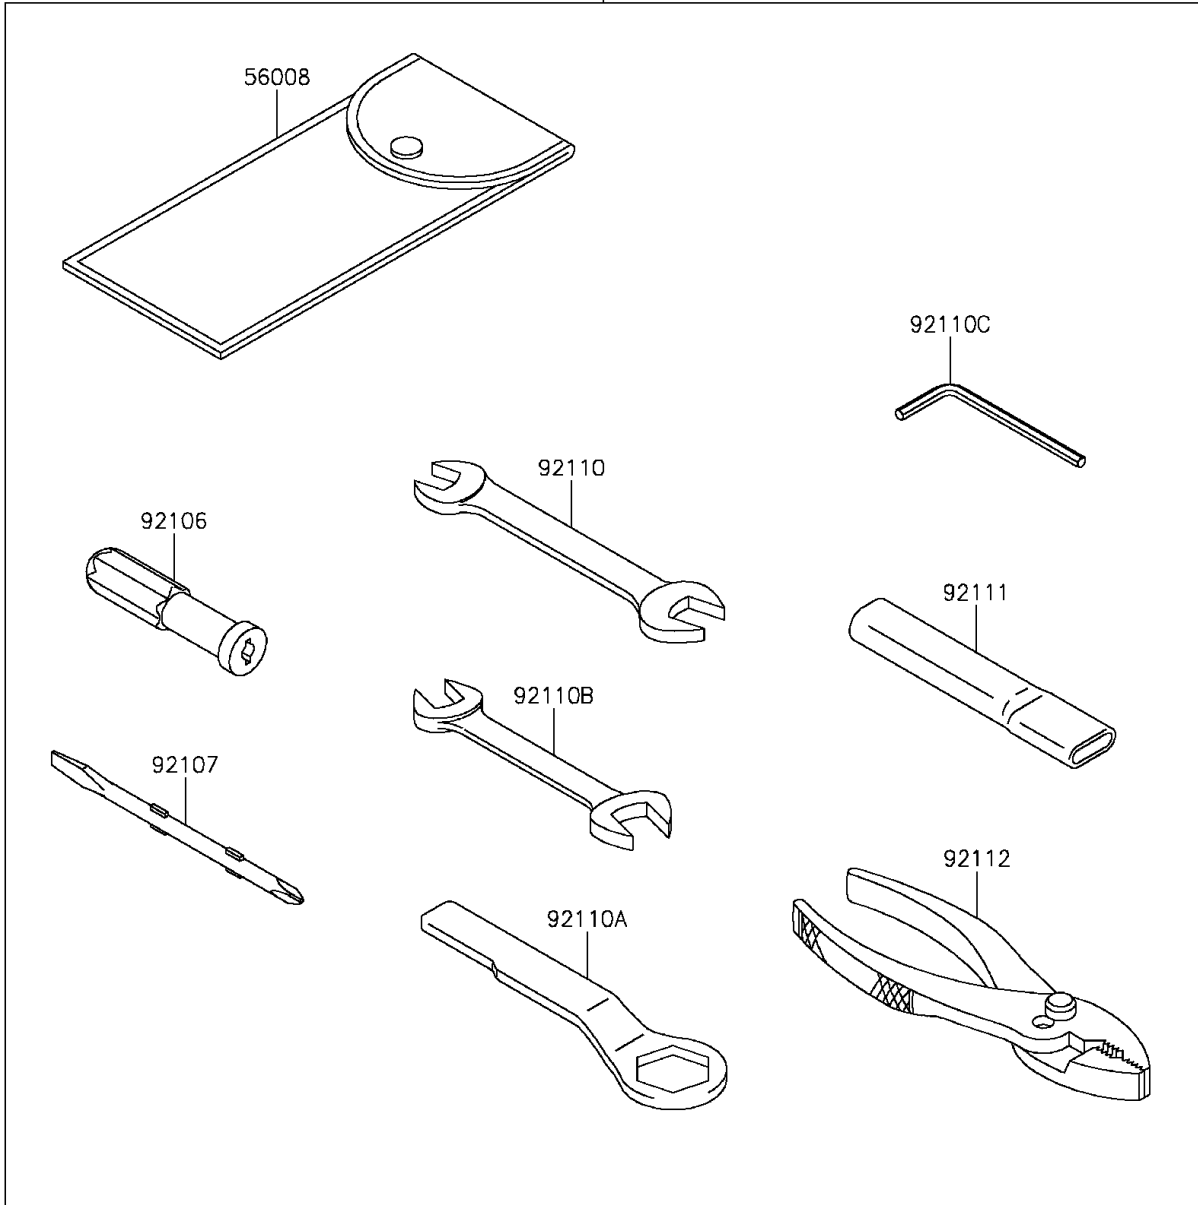

2016 VERSYS® 1000 LT PARTS DIAGRAM

Owner's Tools

56007

F2810

2016 VERSYS® 1000 LT PARTS LIST

Owner's Tools

ITEM NAME	PART NUMBER	QUANTITY
TOOL-KIT (Ref # 56007)	56007-0116	1
BAG,TOOL (Ref # 56008)	56008-1075	1
GASKET-LIQUID,TB1211F,CLEAR (Ref # 92104)	92104-0004	1
GASKET-LIQUID,TB1216B,BLACK (Ref # 92104A)	92104-1064	1
GASKET-LIQUID,TB1207B,BLACK (Ref # 92104B)	92104-2068	1
GRIP-SCREW DRIVER (Ref # 92106)	92106-1001	1
TOOL-DRIVER,#2PHILLIPS&SLOT (Ref # 92107)	92107-1051	1
TOOL-WRENCH,OPEN END,12X14 (Ref # 92110)	92110-0019	1
TOOL-WRENCH,BOX END,27MM (Ref # 92110A)	92110-1147	1
TOOL-WRENCH,OPEN END,10X12 (Ref # 92110B)	92110-1152	1
TOOL-WRENCH,ALLEN,4MM (Ref # 92110C)	92110-3703	1
TOOL-BAR,BOX END WRENCH (Ref # 92111)	92111-1051	1
TOOL-PLIERS (Ref # 92112)	92112-1001	1