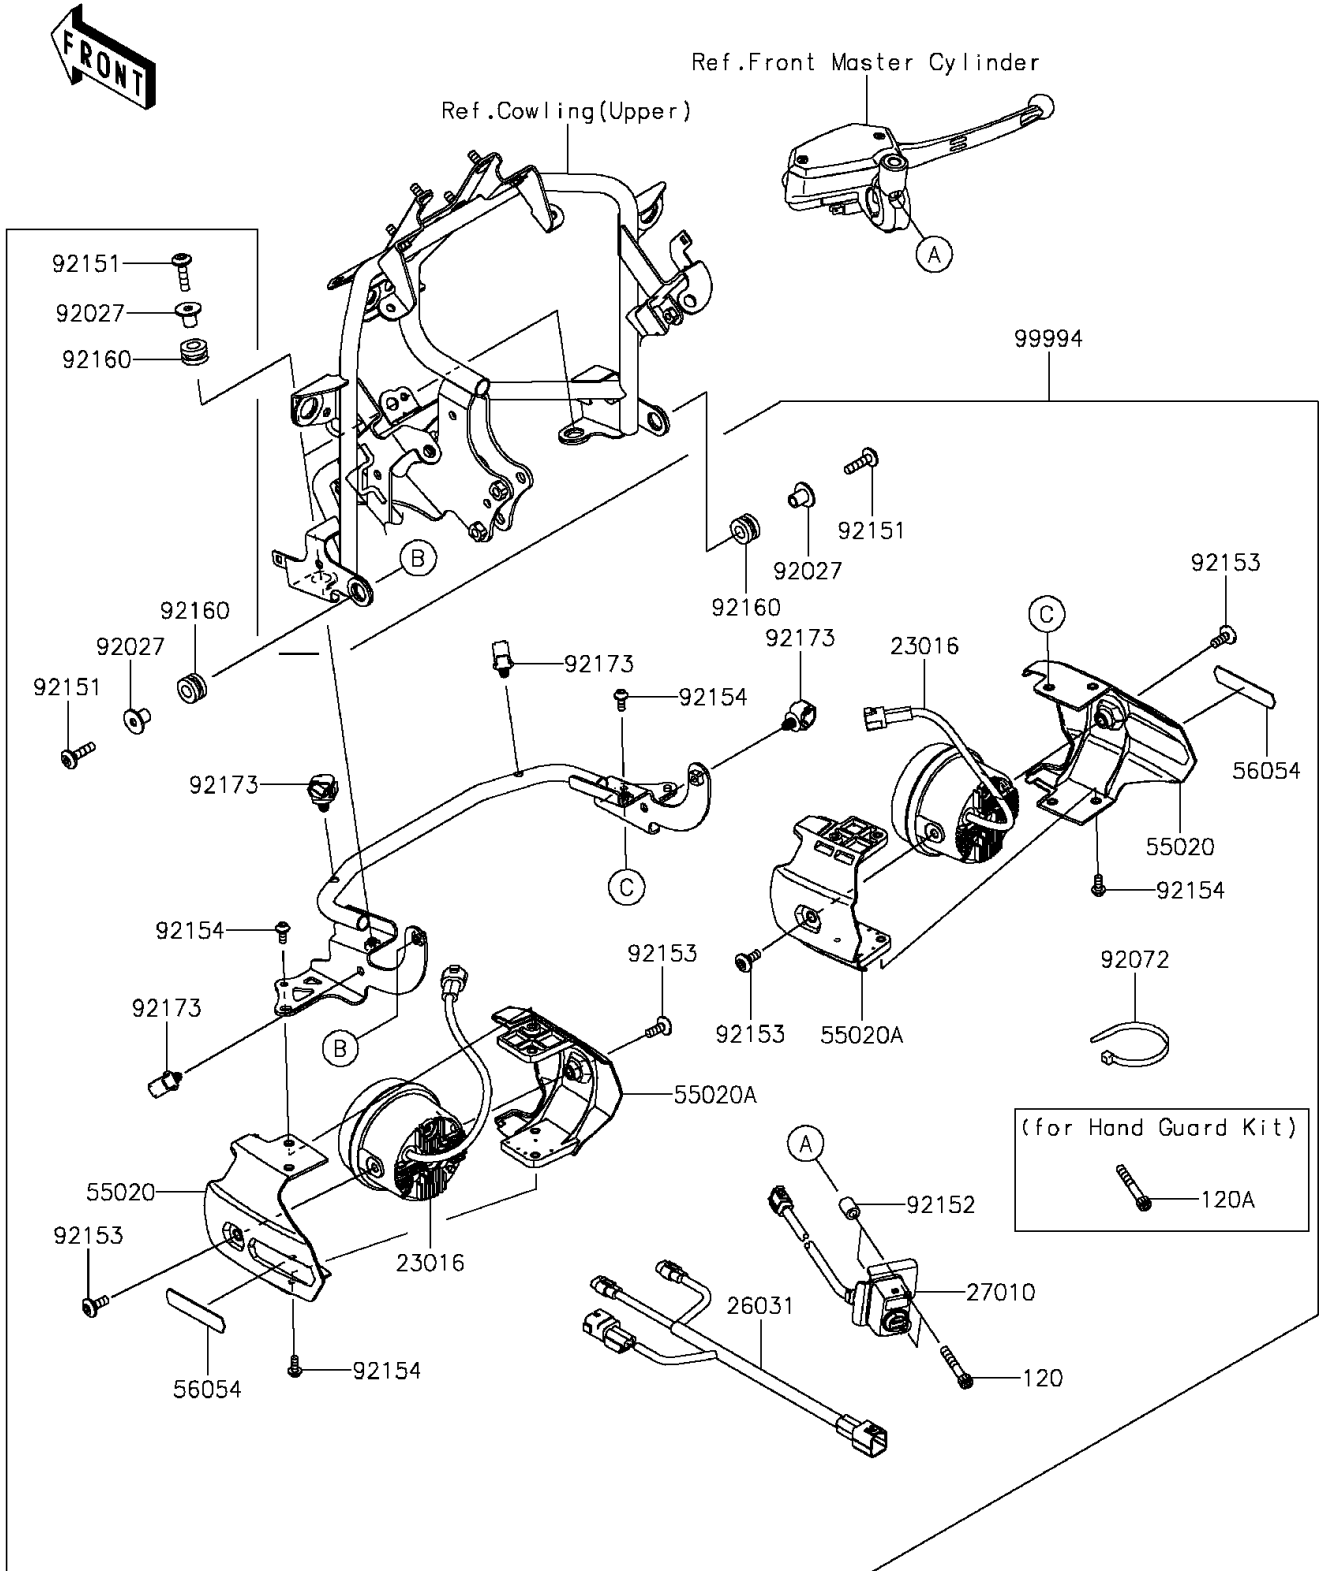

2015 VERSYS® 1000 LT PARTS DIAGRAM

Accessory(Fog Lamp)

F2910A

2015 VERSYS® 1000 LT PARTS LIST

Accessory(Fog Lamp)

ITEM NAME	PART NUMBER	QUANTITY
-----------	-------------	----------