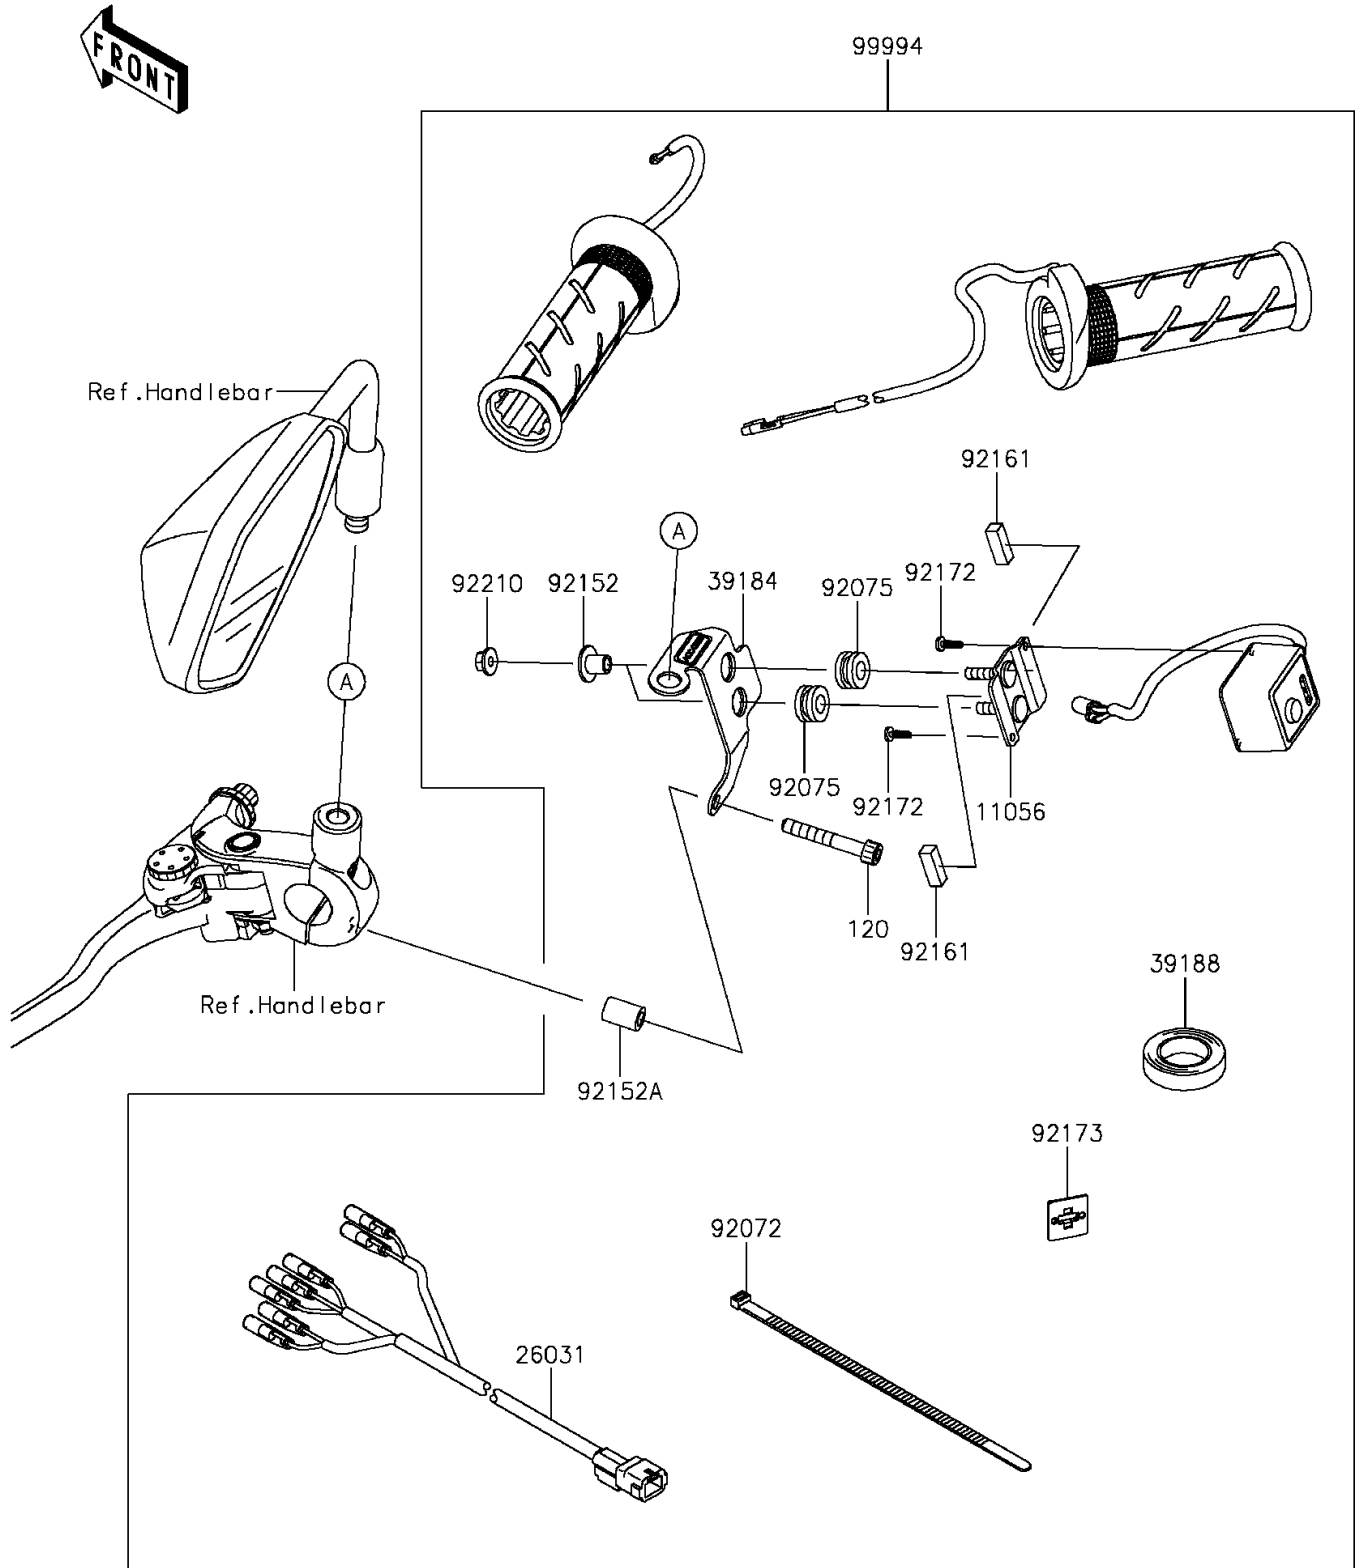

2015 VERSYS® 1000 ABS PARTS DIAGRAM

Accessory(Grip Heater)

F2910B

2015 VERSYS® 1000 ABS PARTS LIST

Accessory(Grip Heater)

| ITEM NAME | PART NUMBER | QUANTITY |
|---|-------------|----------|
| BRACKET (Ref # 11056) | 11056-7296 | 1 |
| BOLT-SOCKET,6X40 (Ref # 120) | 120CB0640 | 1 |
| HARNESS (Ref # 26031) | 26031-1851 | 1 |
| BRACKET-ASSY (Ref # 39184) | 39184-0039 | 1 |
| TAPE,HARNESS (Ref # 39188) | 39188-0006 | 1 |
| BAND,L=100 (Ref # 92072) | 92072-3875 | 1 |
| DAMPER (Ref # 92075) | 92075-1912 | 2 |
| COLLAR (Ref # 92152) | 92152-0134 | 2 |
| COLLAR (Ref # 92152A) | 92152-1994 | 1 |
| DAMPER (Ref # 92161) | 92161-1756 | 2 |
| SCREW,TAPPING,3X10 (Ref # 92172) | 92172-0351 | 2 |
| CLAMP (Ref # 92173) | 92173-0812 | 1 |
| NUT,FLANGED,5MM (Ref # 92210) | 92210-0007 | 2 |
| KIT-ACCESSORY,GRIP-HEATER (Ref # 99994) | 99994-0572 | 1 |