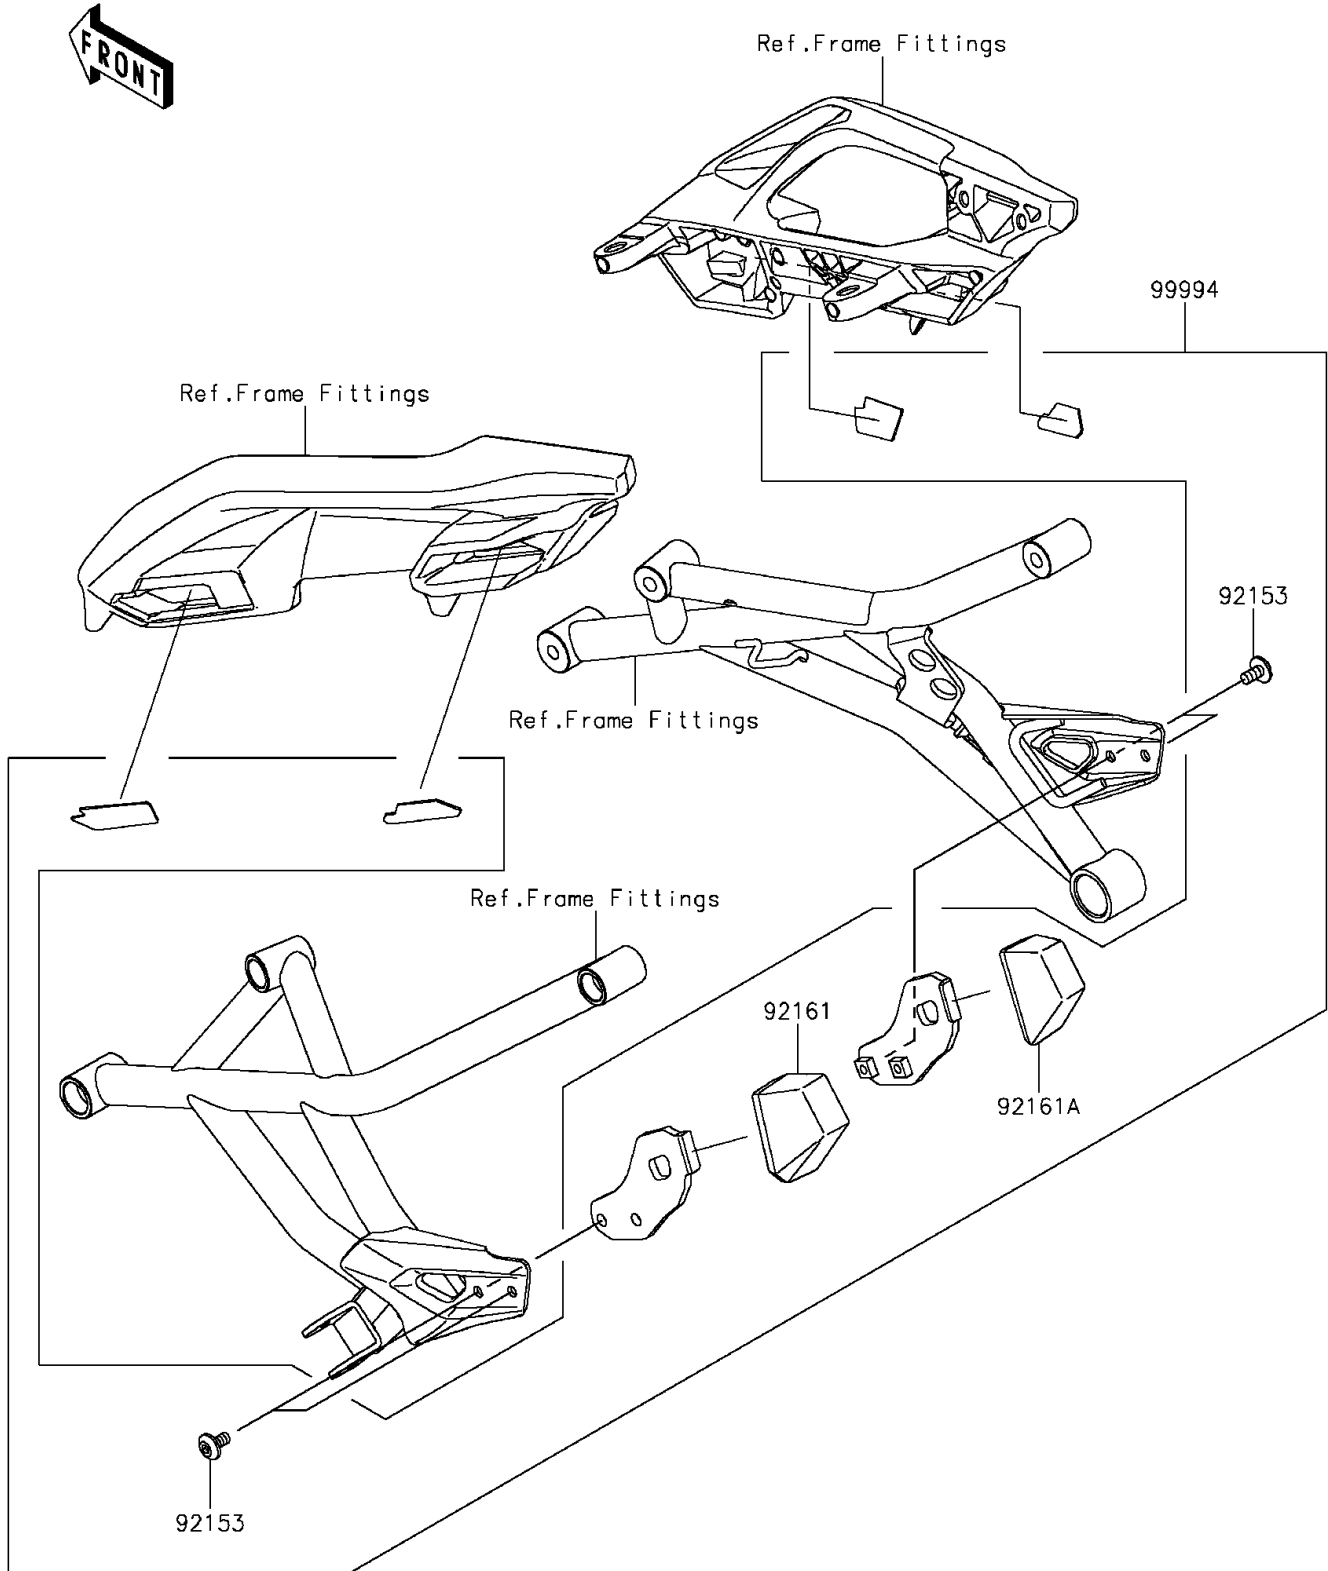

# 2015 VERSYS® 1000 ABS PARTS DIAGRAM

Accessory(Bag Fitting Kit)

F2910E

## 2015 VERSYS® 1000 ABS PARTS LIST

Accessory(Bag Fitting Kit)

ITEM NAME	PART NUMBER	QUANTITY
BOLT,SOCKET,6X12 (Ref # 92153)	92153-1948	4
DAMPER,PANNIER,LH (Ref # 92161)	92161-1550	1
DAMPER,PANNIER,RH (Ref # 92161A)	92161-1551	1
KIT-ACCESSORY,BAG FITTING KIT (Ref # 99994)	99994-0530	1