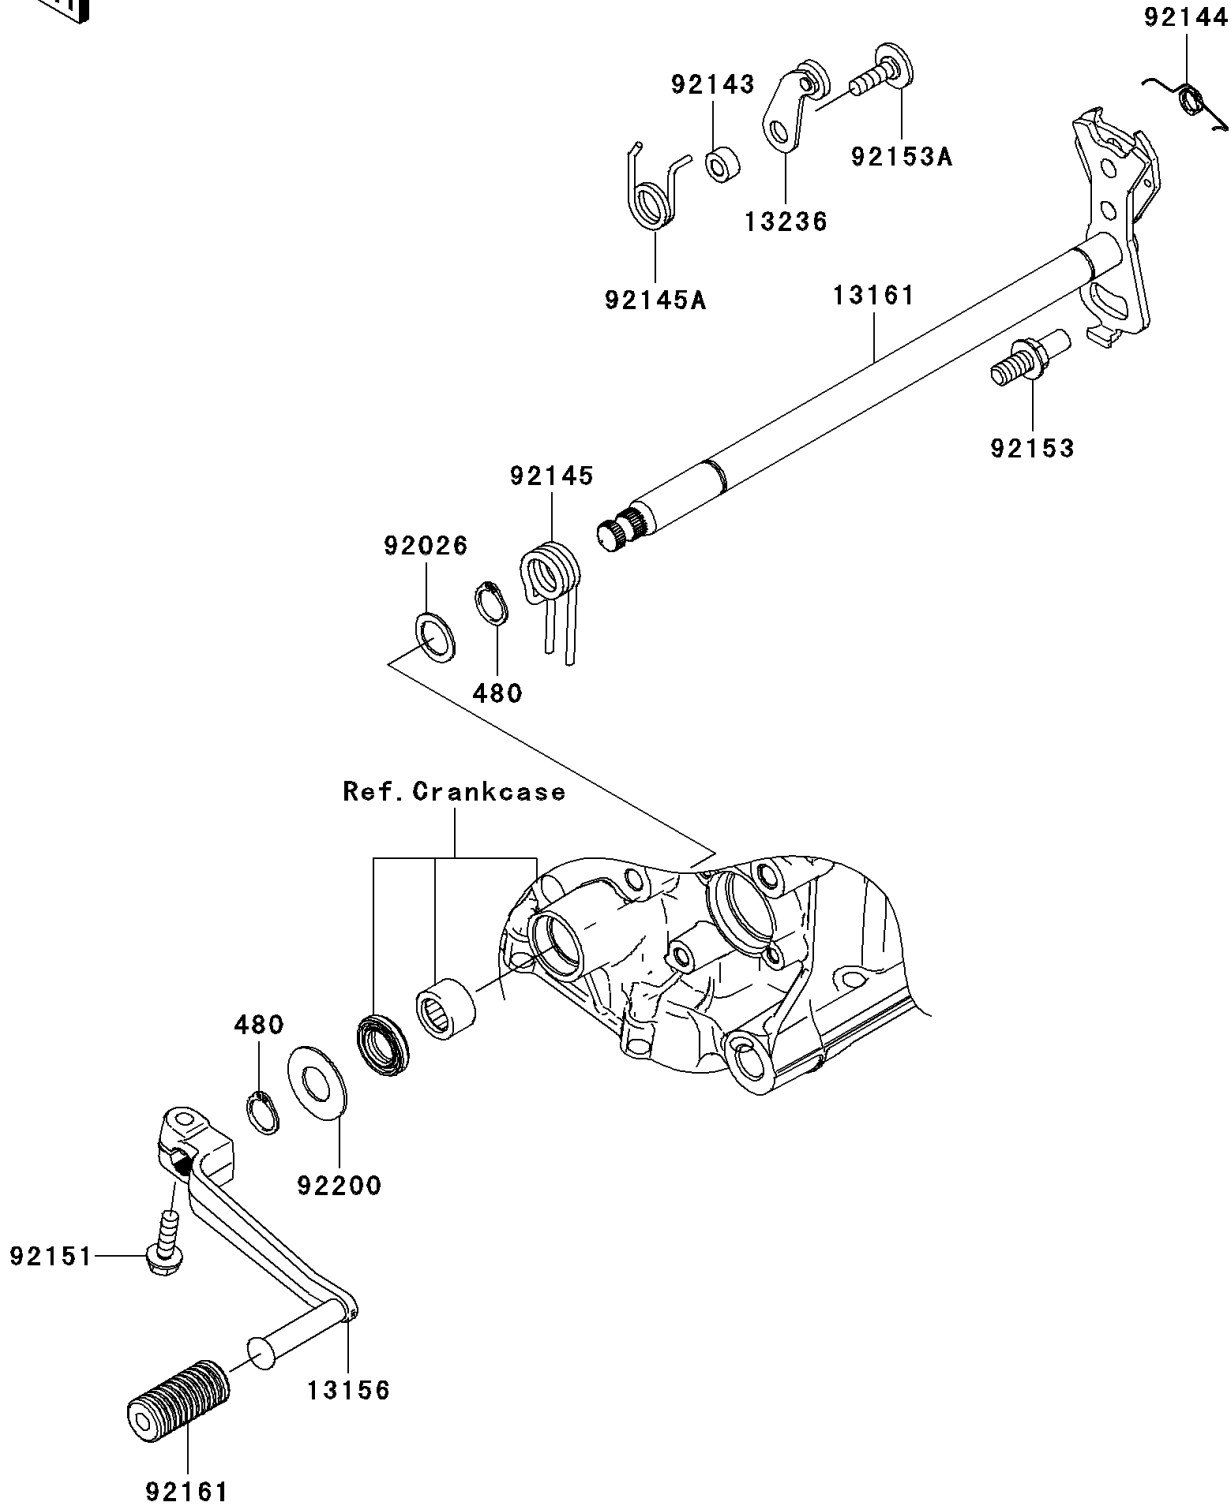

2008 Ninja® ZX™-14 PARTS DIAGRAM

Gear Change Mechanism

E1370

2008 Ninja® ZX™-14 PARTS LIST

Gear Change Mechanism

ITEM NAME	PART NUMBER	QUANTITY
CIRCLIP-TYPE-C,14MM (Ref # 480)	480J1400	2
LEVER-CHANGE,PEDAL (Ref # 13156)	13156-0075	1
LEVER-COMP-CHANGE SHAFT (Ref # 13161)	13161-0034	1
LEVER-COMP (Ref # 13236)	13236-1243	1
SPACER,14X20X1.0 (Ref # 92026)	92026-1534	1
COLLAR (Ref # 92143)	92143-1595	1
SPRING (Ref # 92144)	92144-1029	1
SPRING (Ref # 92145)	92145-0336	1
SPRING (Ref # 92145A)	92145-0404	1
BOLT,FLANGED,6X20 (Ref # 92151)	92151-1226	1
BOLT,RETURN SPRING (Ref # 92153)	92153-0421	1
BOLT,6X20 (Ref # 92153A)	92153-1505	1
DAMPER,CHANGE PEDAL (Ref # 92161)	92161-1300	1
WASHER (Ref # 92200)	92200-0265	1