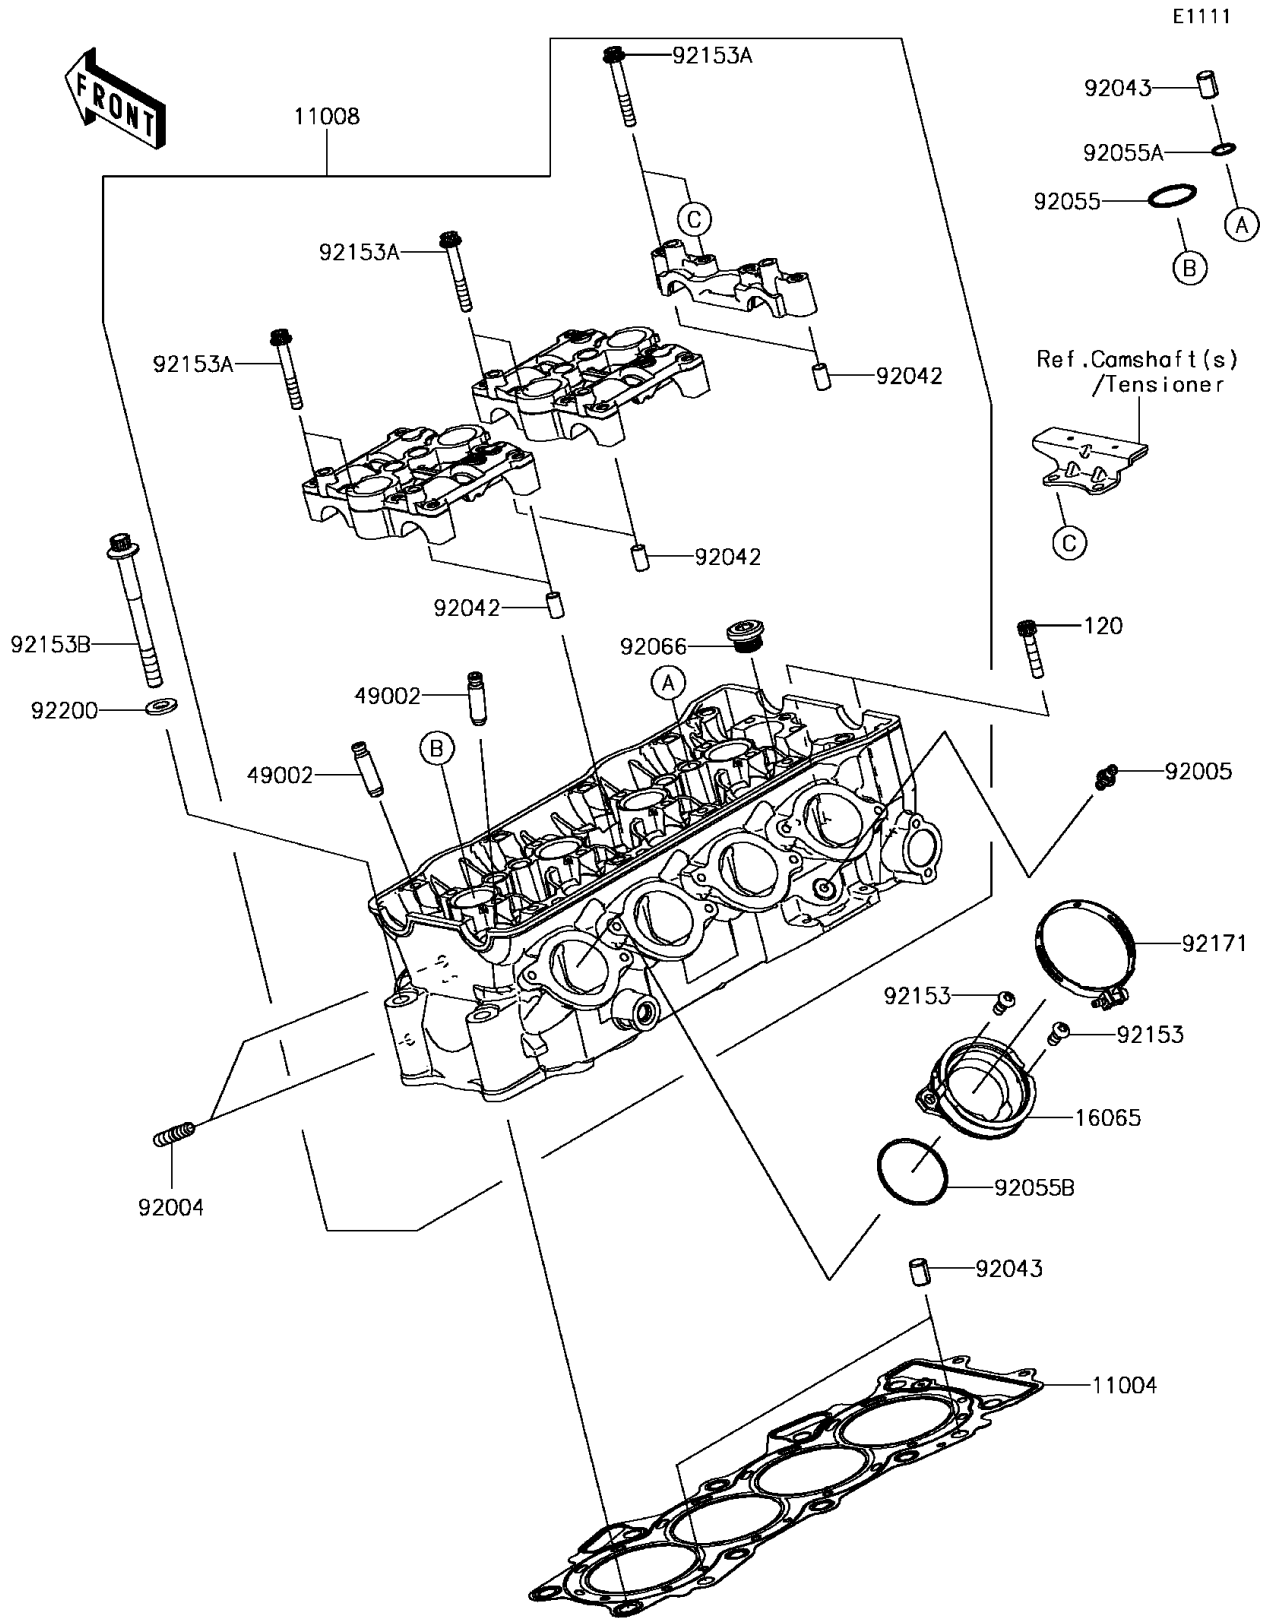

# 2016 Ninja ZX-6R PARTS DIAGRAM

## Cylinder Head

## 2016 Ninja ZX-6R PARTS LIST

### Cylinder Head

ITEM NAME	PART NUMBER	QUANTITY
GASKET-HEAD (Ref # 11004)	11004-0736	1
HEAD-COMP-CYLINDER (Ref # 11008)	11008-0762	1
BOLT-SOCKET,6X30 (Ref # 120)	120CD0630	2
HOLDER-CARBURETOR (Ref # 16065)	16065-0067	4
GUIDE-VALVE (Ref # 49002)	49002-1152	16
STUD (Ref # 92004)	92004-0050	8
FITTING (Ref # 92005)	92005-1273	1
PIN,DOWEL,6.3X8X14 (Ref # 92042)	92042-007	6
PIN,8.2X10X14 (Ref # 92043)	92043-1264	6
RING-O,25.5X2 (Ref # 92055)	92055-0074	4
RING-O,11.5X1.5 (Ref # 92055A)	92055-0133	4
RING-O,42X1.9 (Ref # 92055B)	92055-1536	4
PLUG,16X10 (Ref # 92066)	92066-0129	4
BOLT,TORX,6X14 (Ref # 92153)	92153-0406	8
BOLT,SOCKET,6X45 (Ref # 92153A)	92153-0656	20
BOLT,FLANGED,9X90 (Ref # 92153B)	92153-1610	10
CLAMP,60MM (Ref # 92171)	92171-0729	4
WASHER,9.2X19X2.3 (Ref # 92200)	92200-0193	10