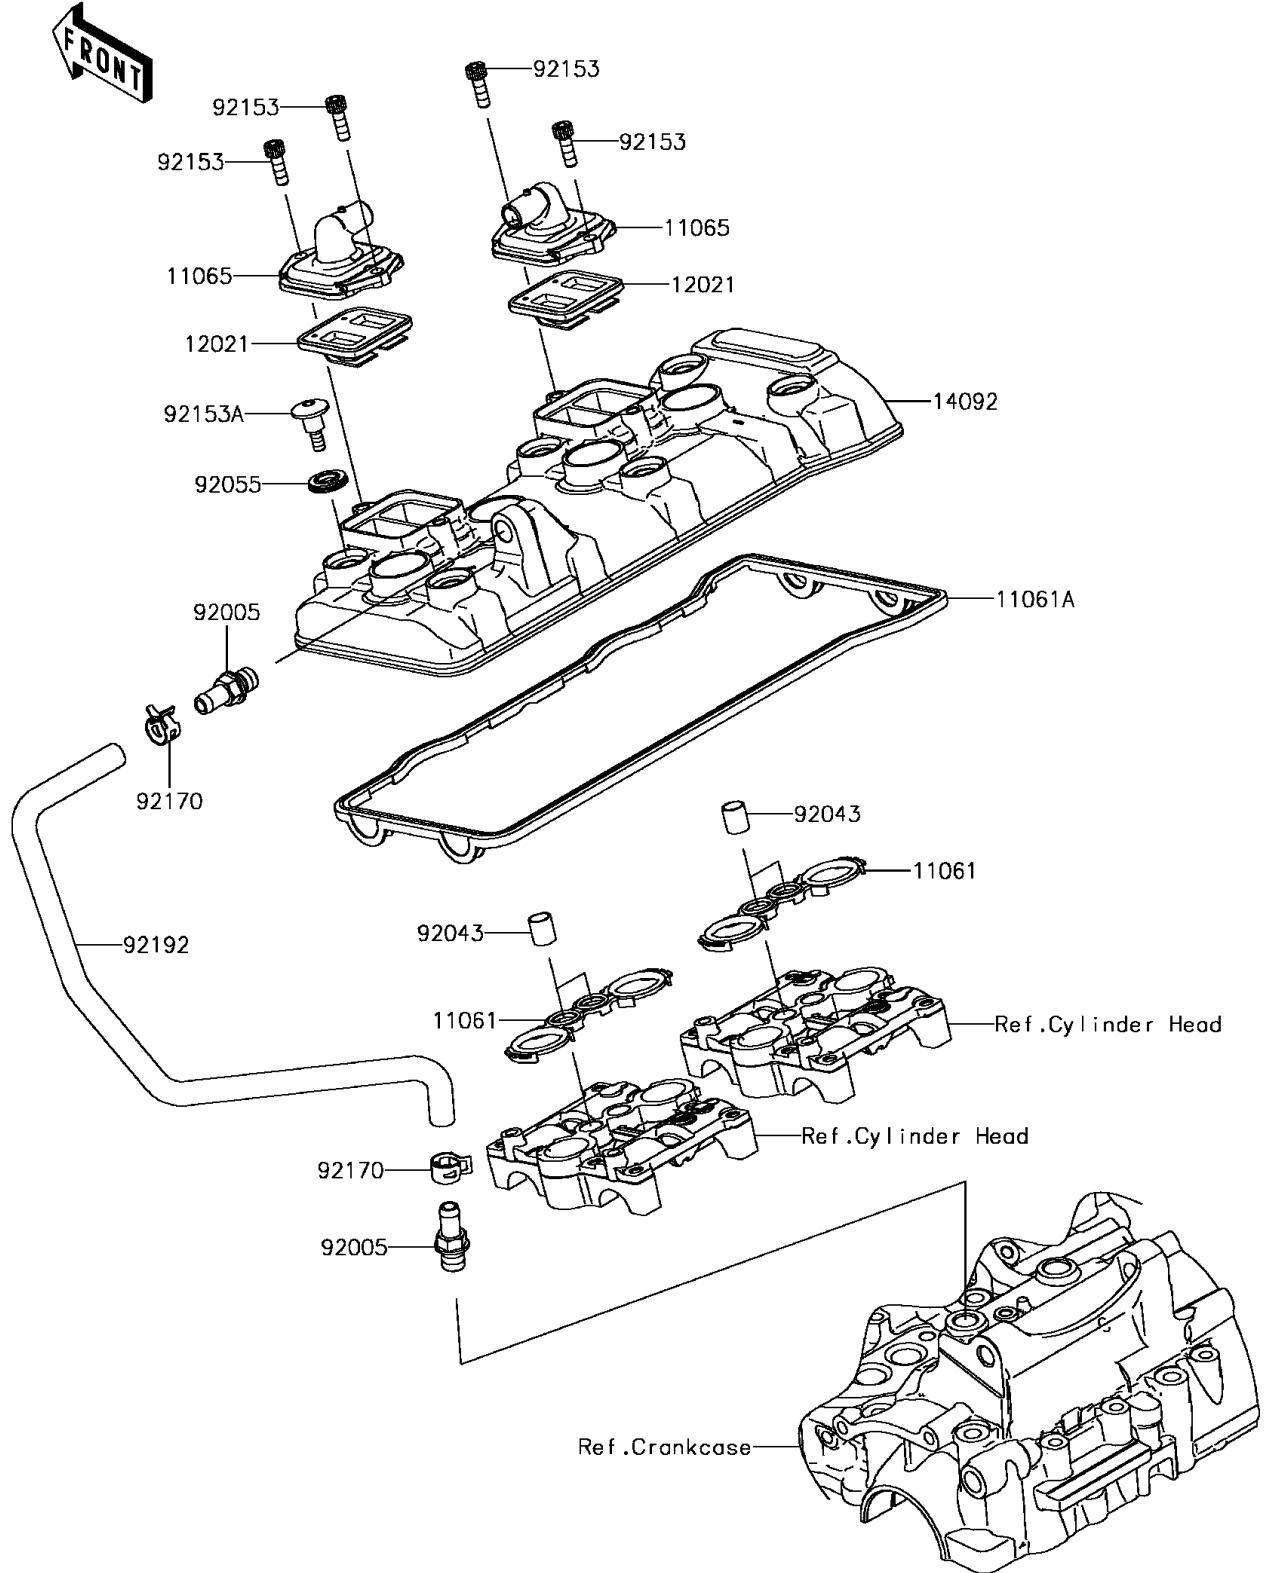

2017 Ninja ZX-6R PARTS DIAGRAM

Cylinder Head Cover

E1112

2017 Ninja ZX-6R PARTS LIST

Cylinder Head Cover

ITEM NAME	PART NUMBER	QUANTITY
GASKET,PLUG HOLE (Ref # 11061)	11061-0374	2
GASKET,HEAD COVER (Ref # 11061A)	11061-0375	1
CAP,HEAD COVER (Ref # 11065)	11065-0328	2
VALVE-ASSY-REED (Ref # 12021)	12021-0016	2
COVER,HEAD (Ref # 14092)	14092-1084	1
FITTING,BREATHER CONNECTION (Ref # 92005)	92005-0086	2
PIN,10.1X12X14 (Ref # 92043)	92043-4009	4
RING-O (Ref # 92055)	92055-0187	6
BOLT,SOCKET,6X18 (Ref # 92153)	92153-1284	4
BOLT,SOCKET,6X22.5 (Ref # 92153A)	92153-1779	6
CLAMP (Ref # 92170)	92170-1938	2
TUBE,BREATHER CONNECTION (Ref # 92192)	92192-0423	1