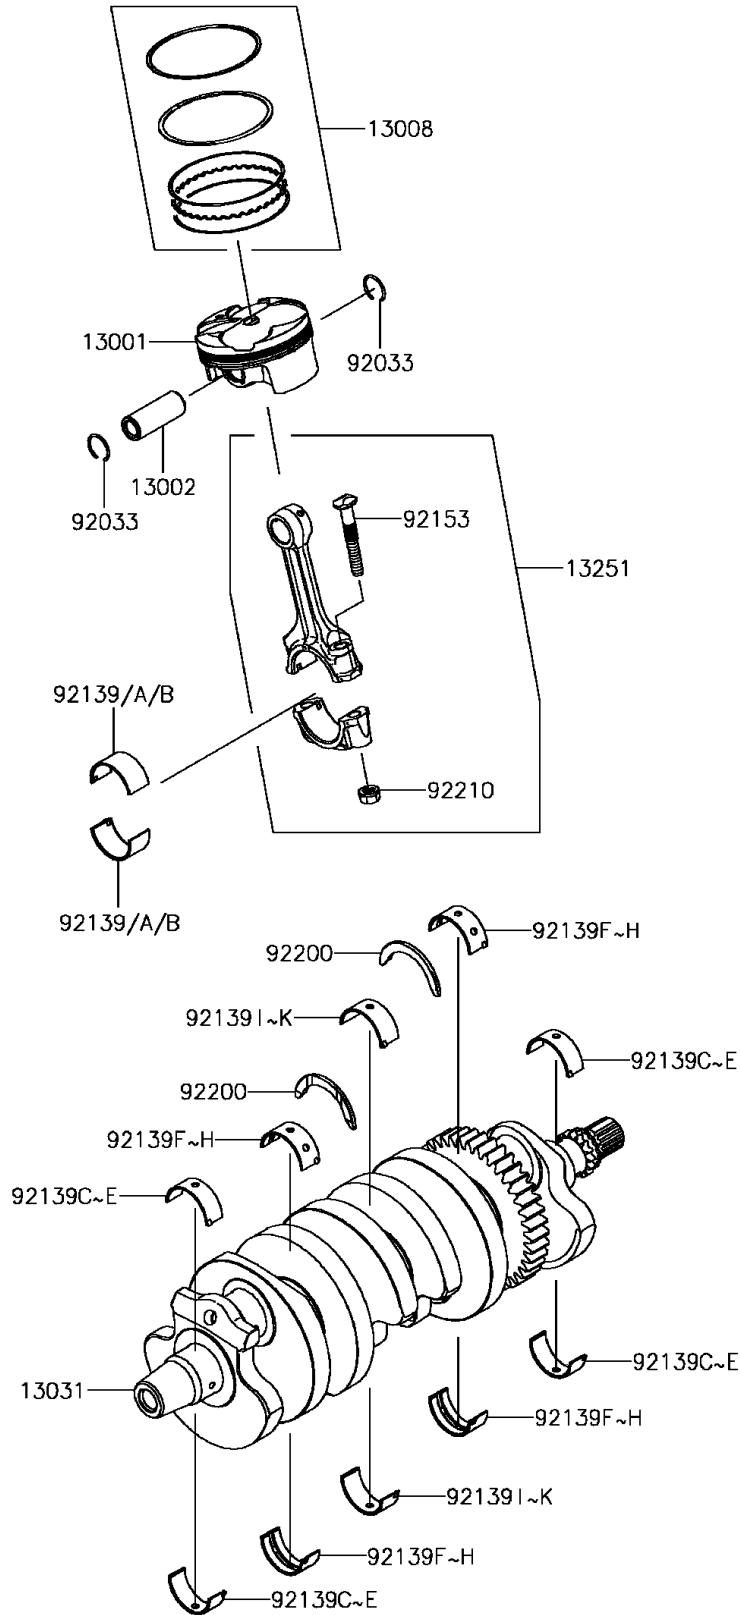

2016 Ninja ZX-6R PARTS DIAGRAM

Crankshaft/Piston(s)

E1320

2016 Ninja ZX-6R PARTS LIST

Crankshaft/Piston(s)

ITEM NAME	PART NUMBER	QUANTITY
PISTON-ENGINE (Ref # 13001)	13001-0735	4
PIN-PISTON (Ref # 13002)	13002-0037	4
RING-SET-PISTON (Ref # 13008)	13008-0035	4
CRANKSHAFT-COMP (Ref # 13031)	13031-0754	1
ROD-ASSY-CONNECTING,I (Ref # 13251)	13251-0717-II	4
RING-SNAP,PISTON PIN (Ref # 92033)	92033-1151	8
BUSHING,CRANK PIN,BLUE (Ref # 92139)	92139-0165	AR
BUSHING,CRANK PIN,BLACK (Ref # 92139A)	92139-0166	8
BUSHING,CRANK PIN,BROWN (Ref # 92139B)	92139-0167	AR
BUSHING,CRANK #1,BLUE (Ref # 92139C)	92139-0245	AR
BUSHING,CRANK #1,BLACK (Ref # 92139D)	92139-0246	4
BUSHING,CRANK #1,BROWN (Ref # 92139E)	92139-0247	AR
BUSHING,CRANK #2,BLUE (Ref # 92139F)	92139-0248	AR
BUSHING,CRANK #2,BLACK (Ref # 92139G)	92139-0249	4
BUSHING,CRANK #2,BROWN (Ref # 92139H)	92139-0250	AR
BUSHING,CRANK #3,PURPLE (Ref # 92139I)	92139-0251	AR
BUSHING,CRANK #3,GREEN (Ref # 92139J)	92139-0252	2
BUSHING,CRANK #3,YELLOW (Ref # 92139K)	92139-0253	AR
BOLT,7MM (Ref # 92153)	92153-1172	8
WASHER,T=2.5 (Ref # 92200)	92200-0383	2
NUT,CONNECTING ROD,7MM (Ref # 92210)	92210-0384	8