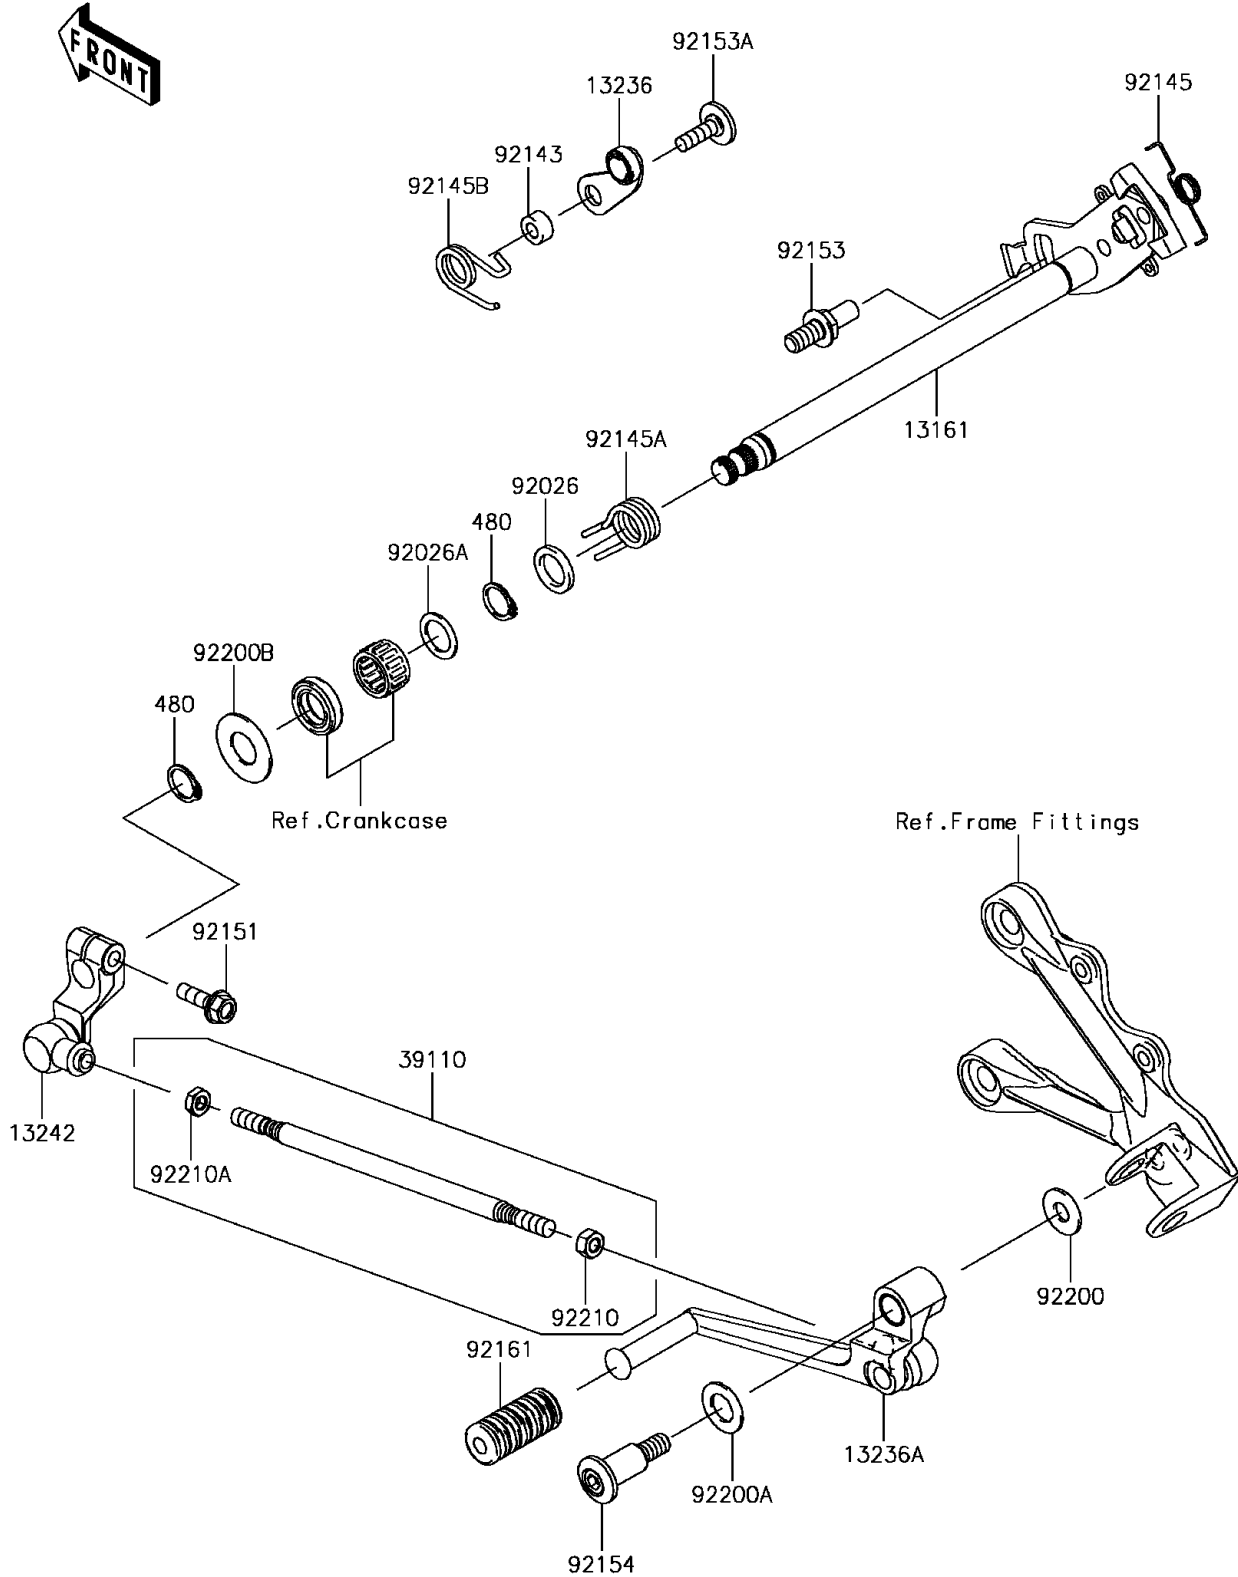

2016 Ninja ZX-6R PARTS DIAGRAM

Gear Change Mechanism

E1370

2016 Ninja ZX-6R PARTS LIST

Gear Change Mechanism

ITEM NAME	PART NUMBER	QUANTITY
LEVER-COMP-CHANGE SHAFT (Ref # 13161)	13161-0054	1
LEVER-COMP,POSITION (Ref # 13236)	13236-0114	1
LEVER-COMP,CHANGE PEDAL (Ref # 13236A)	13236-0723	1
LEVER-ASSY-CHANGE (Ref # 13242)	13242-0093	1
ROD-ASSY-TIE (Ref # 39110)	39110-0021	1
CIRCLIP-TYPE-C,14MM (Ref # 480)	480J1400	2
SPACER,14X20X2.3 (Ref # 92026)	92026-0107	1
SPACER,14X20X1.0 (Ref # 92026A)	92026-1534	1
COLLAR (Ref # 92143)	92143-1595	1
SPRING (Ref # 92145)	92145-0414	1
SPRING,RETURN (Ref # 92145A)	92145-0415	1
SPRING,DRUM POSITION (Ref # 92145B)	92145-0717	1
BOLT,FLANGED,6X20 (Ref # 92151)	92151-1226	1
BOLT,RETURN SPRING (Ref # 92153)	92153-0421	1
BOLT,6X20 (Ref # 92153A)	92153-1505	1
BOLT,SOCKET,8X37 (Ref # 92154)	92154-0109	1
DAMPER,CHANGE PEDAL (Ref # 92161)	92161-1300	1
WASHER,8.5X20X1.5 (Ref # 92200)	92200-0198	1
WASHER,12.5X22X1.2 (Ref # 92200A)	92200-0199	1
WASHER (Ref # 92200B)	92200-0265	1
NUT,6MM (Ref # 92210)	92210-1100	1
NUT,LEFT HANDED,6MM (Ref # 92210A)	92210-1101	1