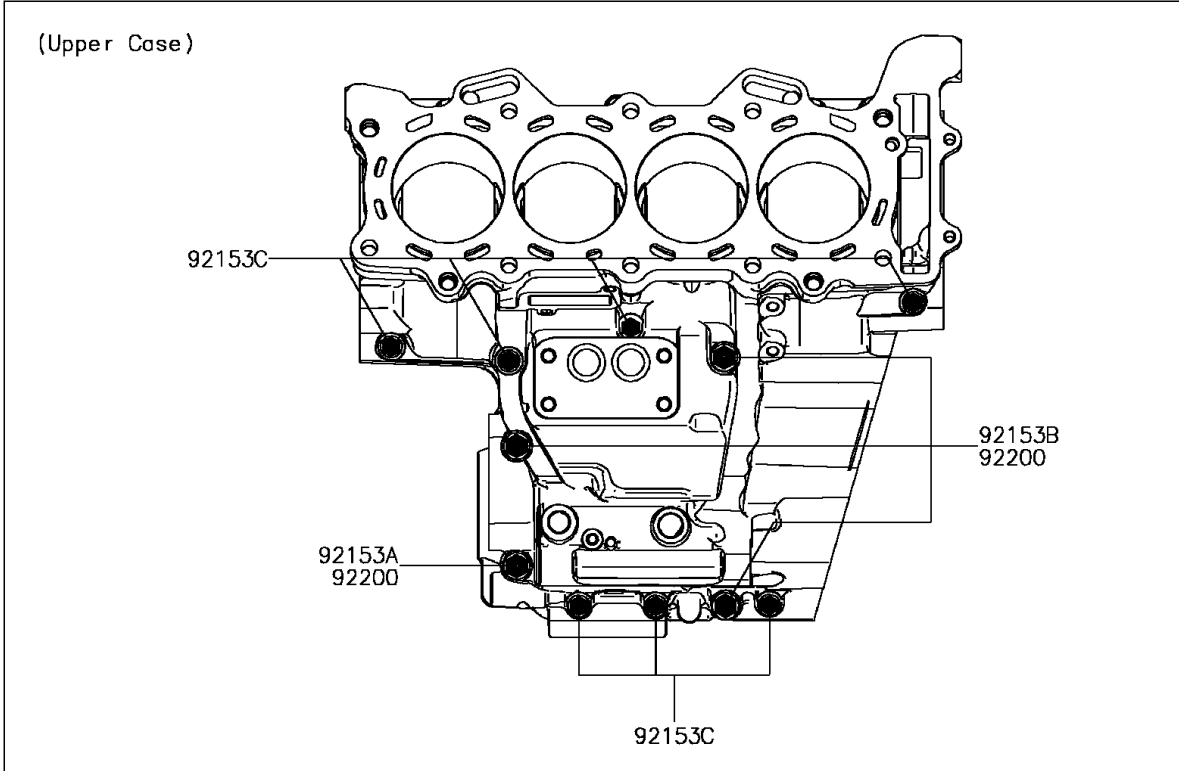

2017 Ninja ZX-6R PARTS DIAGRAM

Crankcase Bolt Pattern

E1412

2017 Ninja ZX-6R PARTS LIST

Crankcase Bolt Pattern

ITEM NAME	PART NUMBER	QUANTITY
BOLT,FLANGED,8X95 (Ref # 92153)	92153-1631	10
BOLT,FLANGED,8X90 (Ref # 92153A)	92153-1632	1
BOLT,FLANGED,8X75 (Ref # 92153B)	92153-1633	3
BOLT,FLANGED,6X68 (Ref # 92153C)	92153-1637	7
BOLT,FLANGED,6X50 (Ref # 92153D)	92153-1638	9
WASHER,8.2X16X1.6 (Ref # 92200)	92200-0047	4
WASHER,8.5X18X3.0 (Ref # 92200A)	92200-0153	10