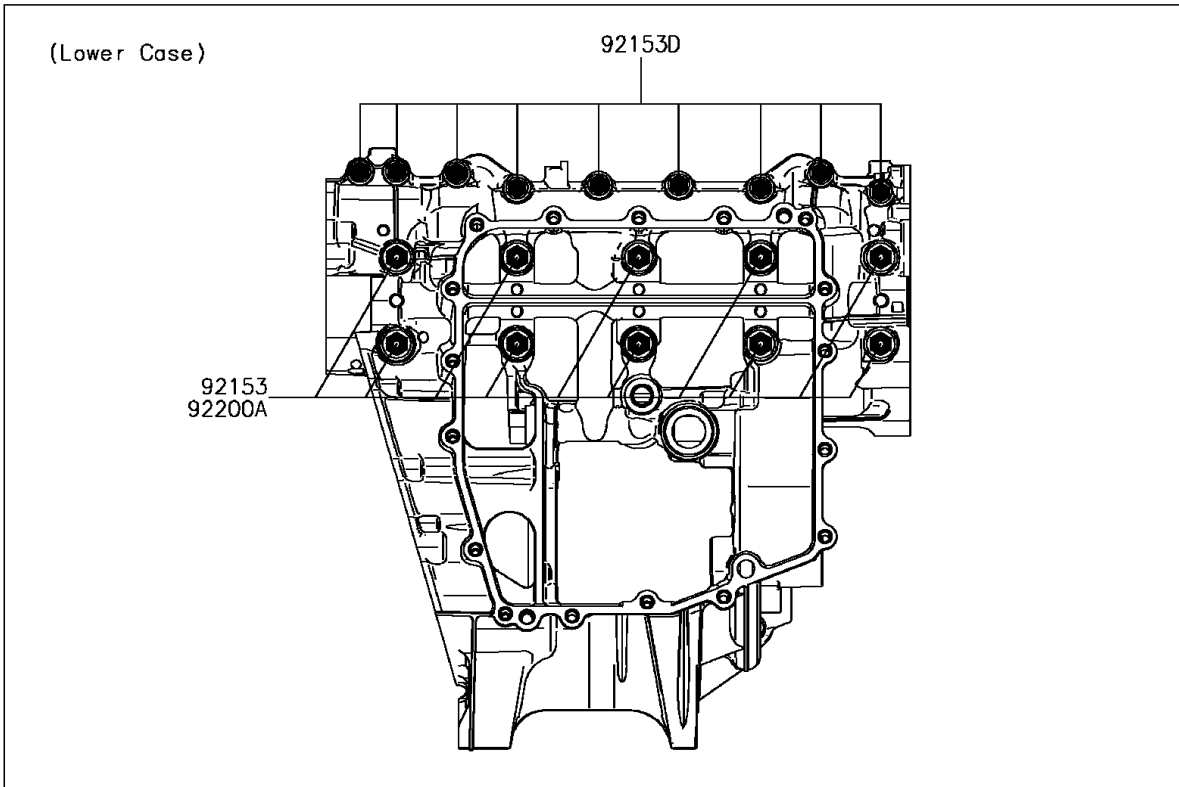

2017 Ninja ZX-6R PARTS DIAGRAM

Crankcase Bolt Pattern

E1412

2017 Ninja ZX-6R PARTS LIST

Crankcase Bolt Pattern

ITEM NAME	PART NUMBER	QUANTITY
BOLT,FLANGED,8X95 (Ref # 92153)	92153-1631	10
BOLT,FLANGED,8X90 (Ref # 92153A)	92153-1632	1
BOLT,FLANGED,8X75 (Ref # 92153B)	92153-1633	3
BOLT,FLANGED,6X68 (Ref # 92153C)	92153-1637	7
BOLT,FLANGED,6X50 (Ref # 92153D)	92153-1638	9
WASHER,8.2X16X1.6 (Ref # 92200)	92200-0047	4
WASHER,8.5X18X3.0 (Ref # 92200A)	92200-0153	10