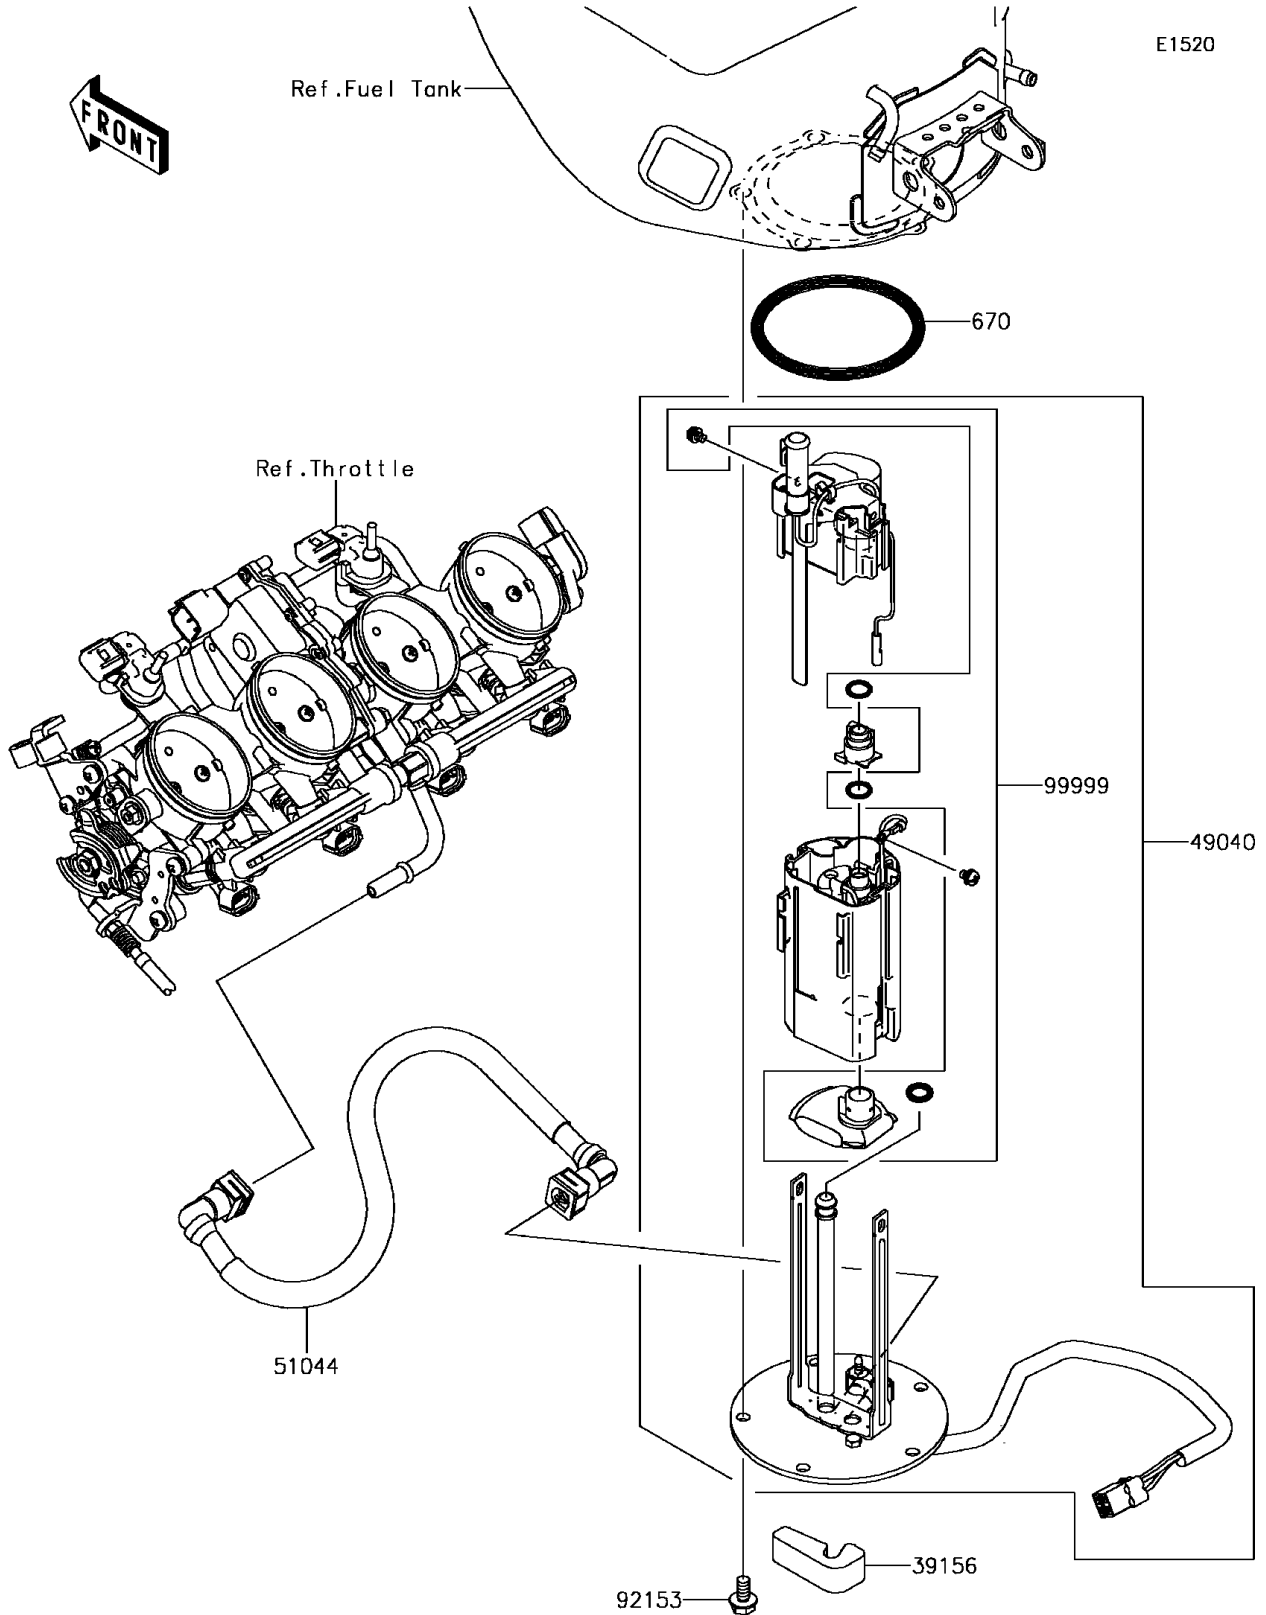

# 2017 Ninja ZX-6R PARTS DIAGRAM

## Fuel Pump

### Fuel Pump

ITEM NAME	PART NUMBER	QUANTITY
PAD,FUEL PUMP (Ref # 39156)	39156-0991	1
PUMP-FUEL (Ref # 49040)	49040-0023	1
TUBE-ASSY,FUEL (Ref # 51044)	51044-0745	1
O RING (Ref # 670)	670E5075	1
BOLT,FLANGED,6X12 (Ref # 92153)	92153-1295	5
KIT,FUEL FILTER (Ref # 99999)	99999-0521	1