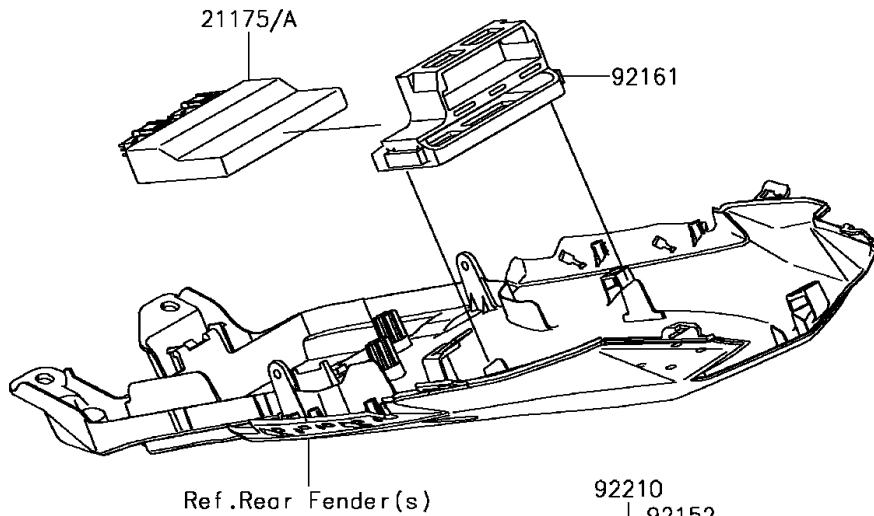

# 2016 Ninja ZX-6R PARTS DIAGRAM

Fuel Injection

E1530

### Fuel Injection

ITEM NAME	PART NUMBER	QUANTITY
BOLT-SOCKET,5X22 (Ref # 120)	120CB0522	2
CONTROL UNIT-ELECTRONIC (Ref # 21175)	21175-0810	1
CONTROL UNIT-ELECTRONIC (Ref # 21175A)	21175-0812	1
SENSOR,WATER TEMP (Ref # 21176)	21176-0009	1
SENSOR,VEHICLE-DOWN (Ref # 21176A)	21176-0026	1
SENSOR,AIR TEMPERATURE (Ref # 21176B)	21176-0048	1
SCREW,TAPPING,5X16 (Ref # 92009)	92009-1984	1
RING-O,9.5X1.9 (Ref # 92055)	92055-0016	1
DAMPER (Ref # 92075)	92075-1912	2
COLLAR (Ref # 92152)	92152-0134	2
DAMPER (Ref # 92161)	92161-0356	1
DAMPER (Ref # 92161A)	92161-1525	1
NUT,FLANGED,5MM (Ref # 92210)	92210-0007	2