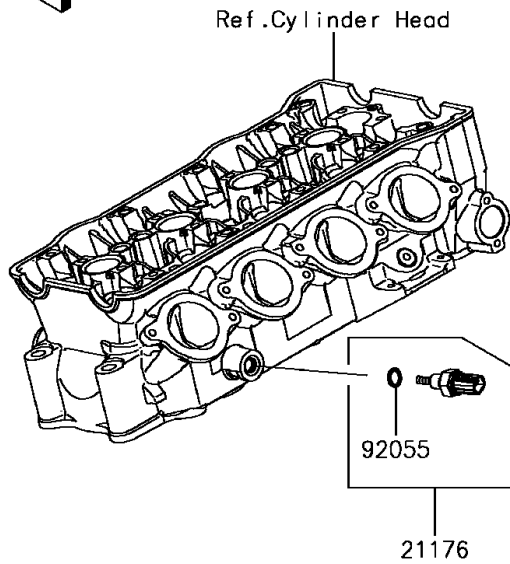

# 2016 Ninja ZX-6R PARTS DIAGRAM

Fuel Injection

E1530

## 2016 Ninja ZX-6R PARTS LIST

### Fuel Injection

ITEM NAME	PART NUMBER	QUANTITY
BOLT-SOCKET,5X22 (Ref # 120)	120CB0522	2
CONTROL UNIT-ELECTRONIC (Ref # 21175)	21175-0810	1
CONTROL UNIT-ELECTRONIC (Ref # 21175A)	21175-0812	1
SENSOR,WATER TEMP (Ref # 21176)	21176-0009	1
SENSOR,VEHICLE-DOWN (Ref # 21176A)	21176-0026	1
SENSOR,AIR TEMPERATURE (Ref # 21176B)	21176-0048	1
SCREW,TAPPING,5X16 (Ref # 92009)	92009-1984	1
RING-O,9.5X1.9 (Ref # 92055)	92055-0016	1
DAMPER (Ref # 92075)	92075-1912	2
COLLAR (Ref # 92152)	92152-0134	2
DAMPER (Ref # 92161)	92161-0356	1
DAMPER (Ref # 92161A)	92161-1525	1
NUT,FLANGED,5MM (Ref # 92210)	92210-0007	2