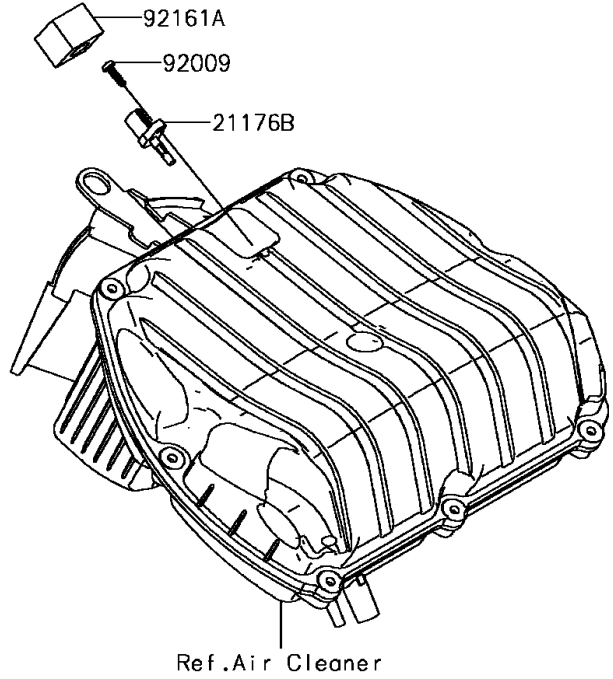

# 2016 Ninja ZX-6R PARTS DIAGRAM

Fuel Injection

E1530

### Fuel Injection

ITEM NAME	PART NUMBER	QUANTITY
BOLT-SOCKET,5X22 (Ref # 120)	120CB0522	2
CONTROL UNIT-ELECTRONIC (Ref # 21175)	21175-0810	1
CONTROL UNIT-ELECTRONIC (Ref # 21175A)	21175-0812	1
SENSOR,WATER TEMP (Ref # 21176)	21176-0009	1
SENSOR,VEHICLE-DOWN (Ref # 21176A)	21176-0026	1
SENSOR,AIR TEMPERATURE (Ref # 21176B)	21176-0048	1
SCREW,TAPPING,5X16 (Ref # 92009)	92009-1984	1
RING-O,9.5X1.9 (Ref # 92055)	92055-0016	1
DAMPER (Ref # 92075)	92075-1912	2
COLLAR (Ref # 92152)	92152-0134	2
DAMPER (Ref # 92161)	92161-0356	1
DAMPER (Ref # 92161A)	92161-1525	1
NUT,FLANGED,5MM (Ref # 92210)	92210-0007	2