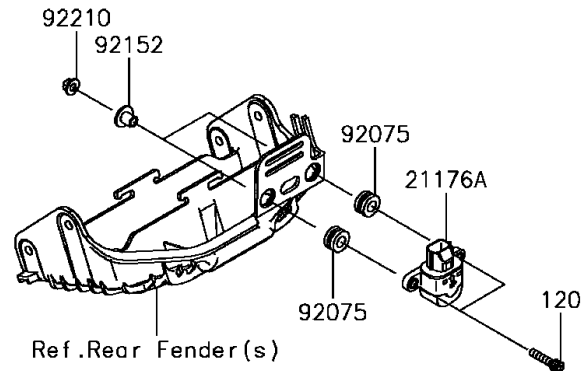

# 2016 Ninja ZX-6R PARTS DIAGRAM

Fuel Injection

E1530

### Fuel Injection

ITEM NAME	PART NUMBER	QUANTITY
BOLT-SOCKET,5X22 (Ref # 120)	120CB0522	2
CONTROL UNIT-ELECTRONIC (Ref # 21175)	21175-0810	1
CONTROL UNIT-ELECTRONIC (Ref # 21175A)	21175-0812	1
SENSOR,WATER TEMP (Ref # 21176)	21176-0009	1
SENSOR,VEHICLE-DOWN (Ref # 21176A)	21176-0026	1
SENSOR,AIR TEMPERATURE (Ref # 21176B)	21176-0048	1
SCREW,TAPPING,5X16 (Ref # 92009)	92009-1984	1
RING-O,9.5X1.9 (Ref # 92055)	92055-0016	1
DAMPER (Ref # 92075)	92075-1912	2
COLLAR (Ref # 92152)	92152-0134	2
DAMPER (Ref # 92161)	92161-0356	1
DAMPER (Ref # 92161A)	92161-1525	1
NUT,FLANGED,5MM (Ref # 92210)	92210-0007	2