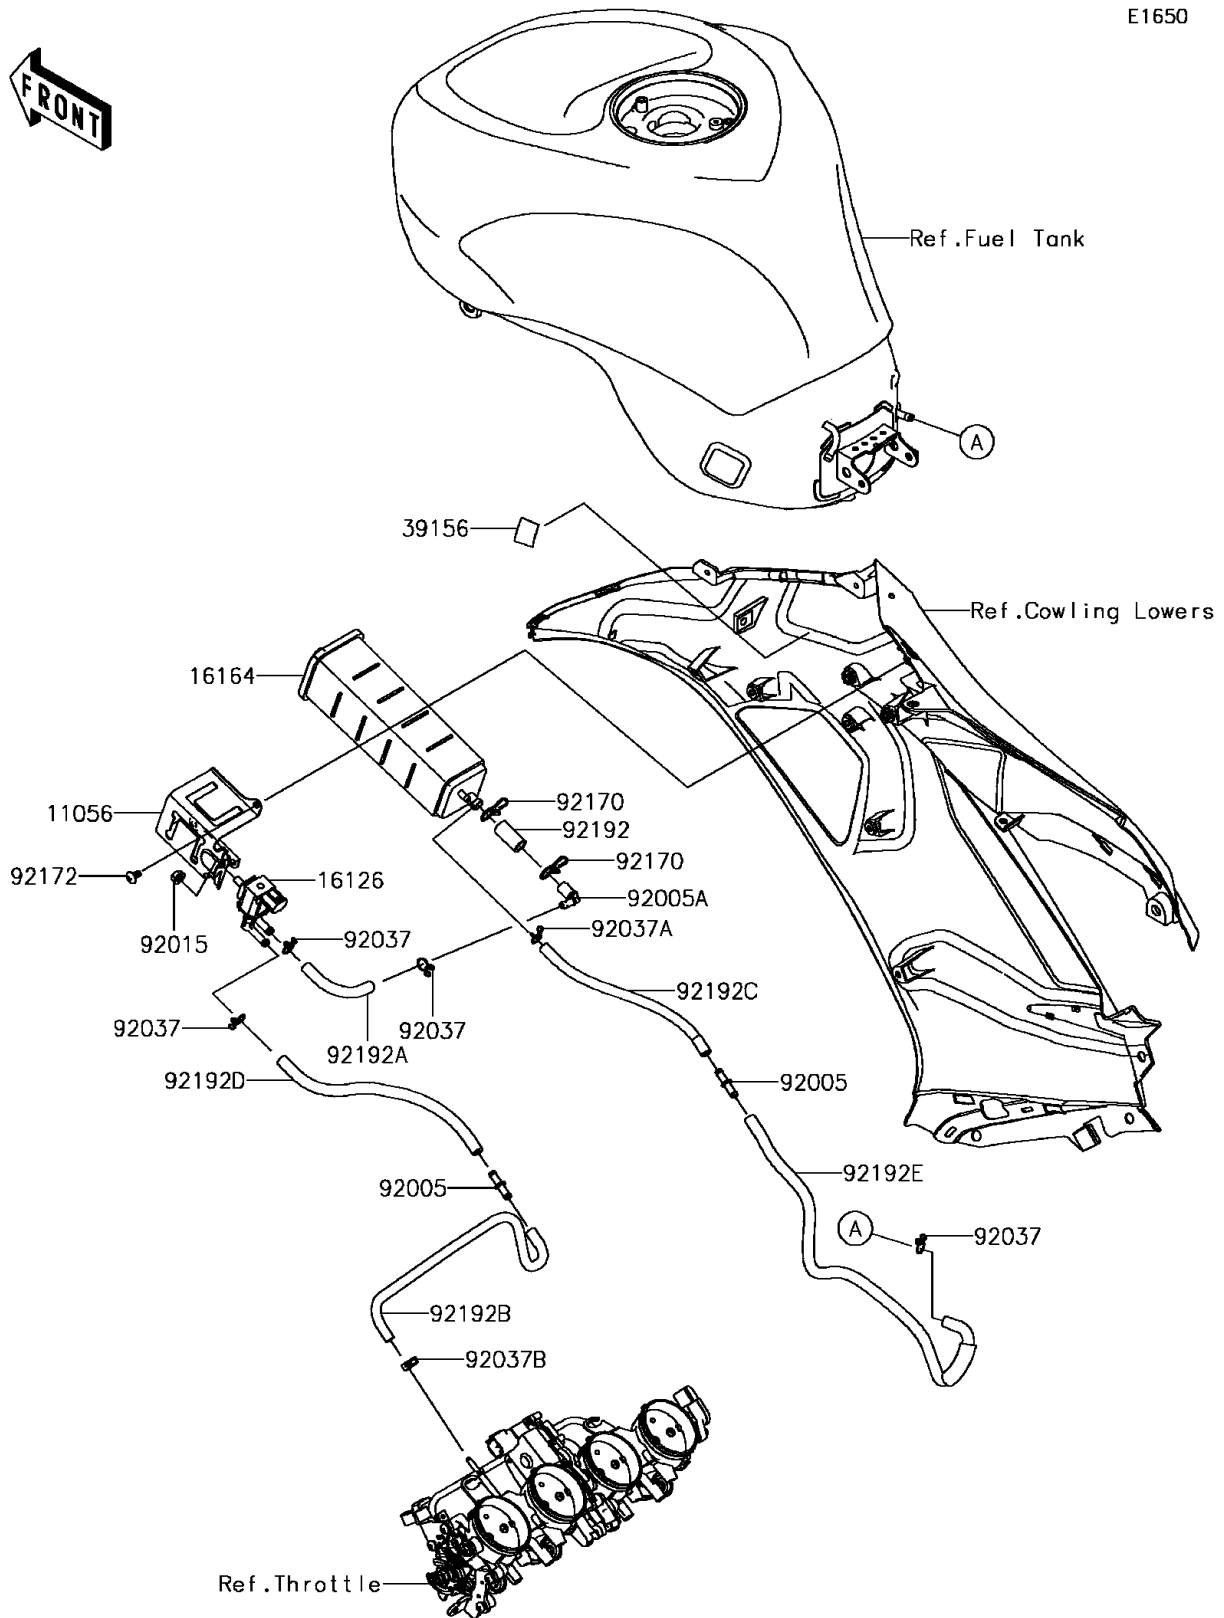

# 2017 Ninja ZX-6R KRT Edition PARTS DIAGRAM

Fuel Evaporative System(CA)

E1650

## 2017 Ninja ZX-6R KRT Edition PARTS LIST

### Fuel Evaporative System(CA)

ITEM NAME	PART NUMBER	QUANTITY
BRACKET,CANISTER (Ref # 11056)	11056-2018	1
VALVE,SOLENOID (Ref # 16126)	16126-0705	1
CANISTER (Ref # 16164)	16164-0009	1
PAD,20X30X3 (Ref # 39156)	39156-0749	1
FITTING (Ref # 92005)	92005-0721	2
FITTING (Ref # 92005A)	92005-0753	1
NUT,FLANGED,6MM (Ref # 92015)	92015-1367	1
CLAMP,TUBE (Ref # 92037)	92037-147	4
CLAMP (Ref # 92037A)	92037-1712	1
CLAMP,7.8MM (Ref # 92037B)	92037-2116	1
CLAMP (Ref # 92170)	92170-1695	2
SCREW,TAPPING,5X10 (Ref # 92172)	92172-0262	3
TUBE,9X14.4X30 (Ref # 92192)	92192-1148	1
TUBE,5X10.4X80 (Ref # 92192A)	92192-1149	1
TUBE,3.5X8.9X410 (Ref # 92192B)	92192-1150	1
TUBE,4X9.2X200 (Ref # 92192C)	92192-1151	1
TUBE,5X10.4X220 (Ref # 92192D)	92192-1229	1
TUBE,5X10.4X535 (Ref # 92192E)	92192-1261	1