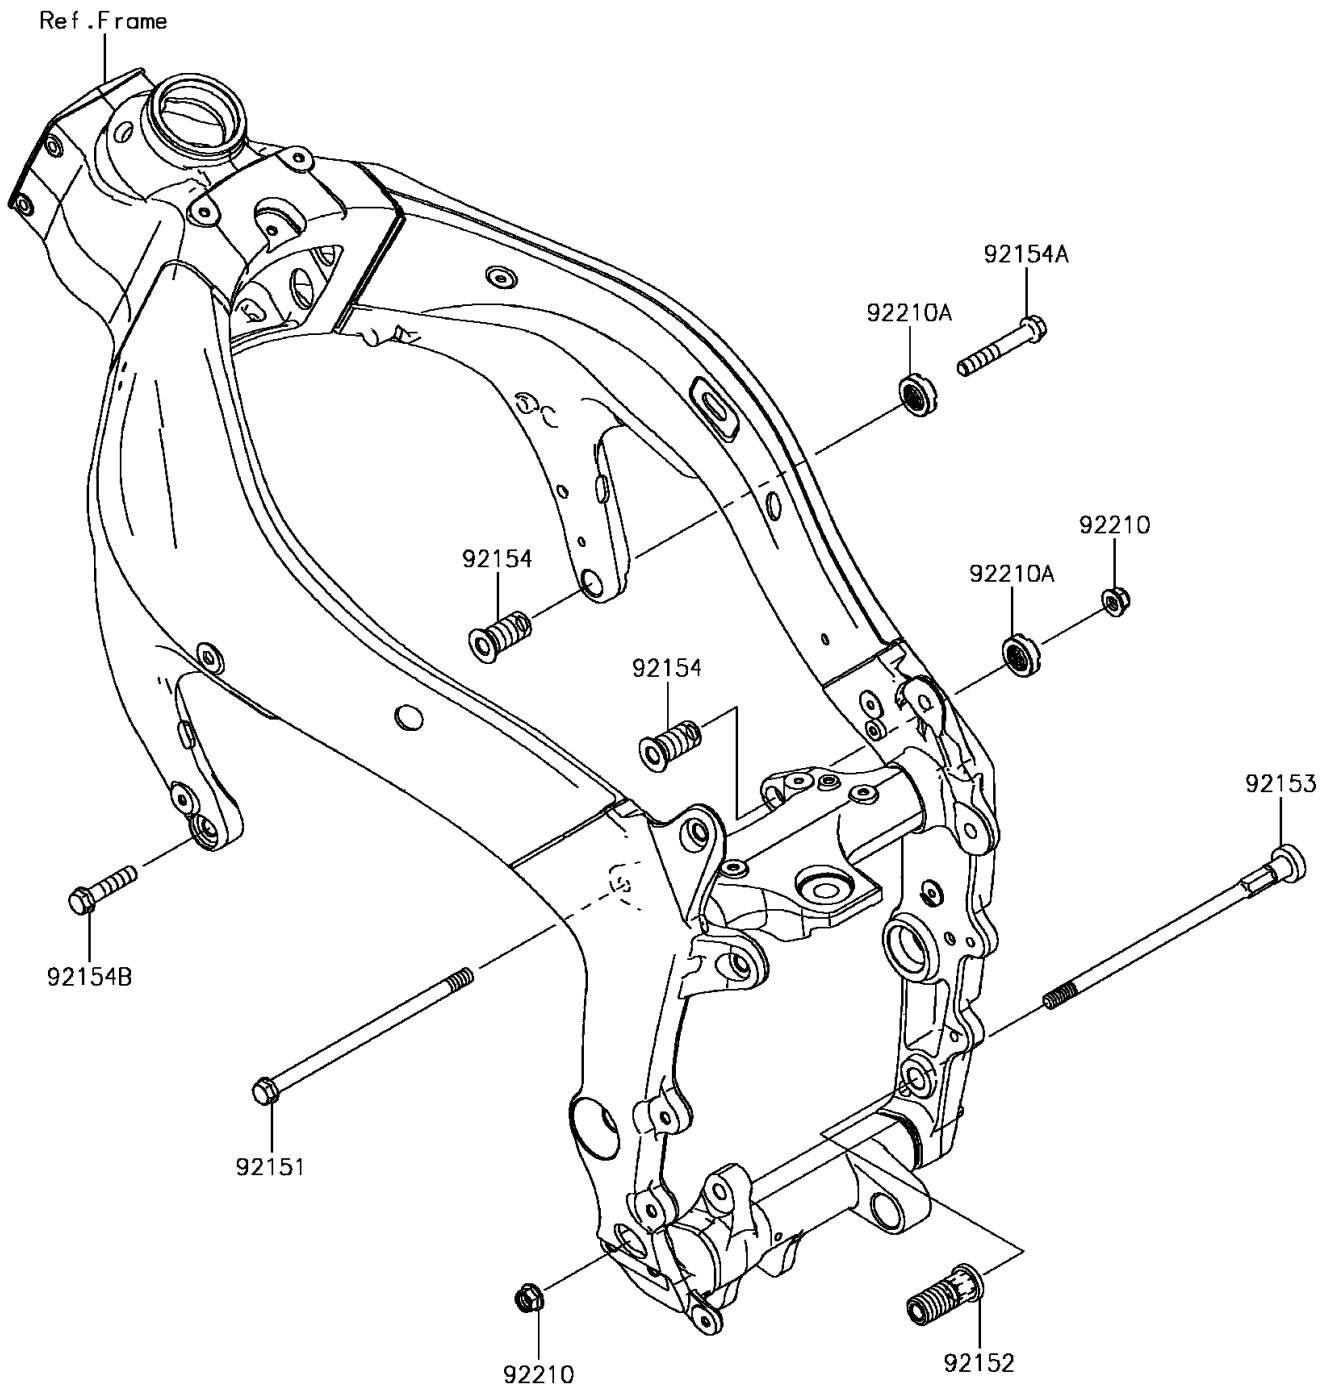

2017 Ninja ZX-6R KRT Edition PARTS DIAGRAM

Engine Mount

F2122

2017 Ninja ZX-6R KRT Edition PARTS LIST

Engine Mount

ITEM NAME	PART NUMBER	QUANTITY
BOLT,FLANGED,10X190 (Ref # 92151)	92151-1915	1
COLLAR,ENGINE MOUNT (Ref # 92152)	92152-0076	1
BOLT,SOCKET,10X227 (Ref # 92153)	92153-1328	1
BOLT,ENGINE MOUNT,18MM (Ref # 92154)	92154-0249	2
BOLT,FLANGED,10X65 (Ref # 92154A)	92154-0312	1
BOLT,FLANGED,10X40 (Ref # 92154B)	92154-0313	1
NUT,LOCK,FLANGED,10MM (Ref # 92210)	92210-1139	2
NUT,18MM (Ref # 92210A)	92210-1203	2