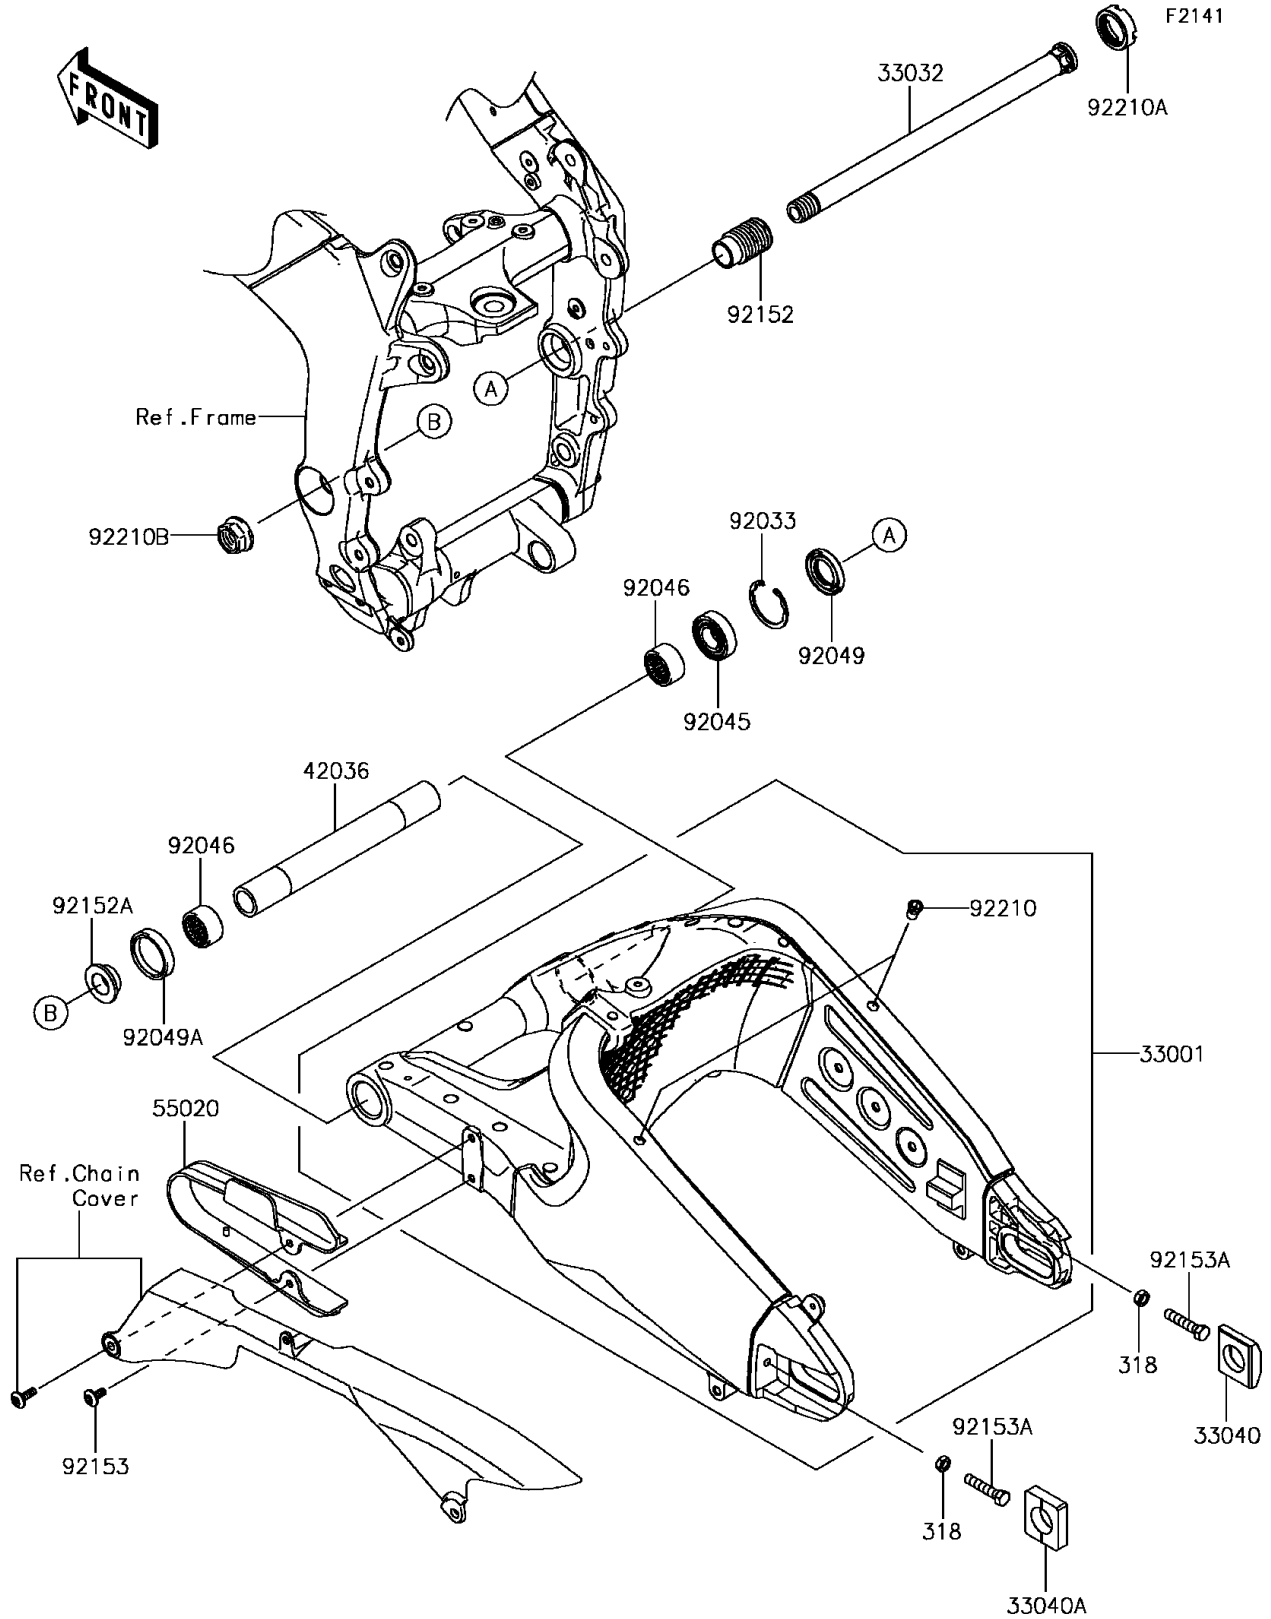

2017 Ninja ZX-6R PARTS DIAGRAM

Swingarm

2017 Ninja ZX-6R PARTS LIST

Swingarm

ITEM NAME	PART NUMBER	QUANTITY
NUT-HEX-SMALL (Ref # 318)	318BB0800	2
ARM-COMP-SWING (Ref # 33001)	33001-0584	1
SHAFT-SWING ARM (Ref # 33032)	33032-0044	1
ADJUSTER-CHAIN,RH (Ref # 33040)	33040-0027	1
ADJUSTER-CHAIN,LH (Ref # 33040A)	33040-1114	1
SLEEVE,SWING ARM PIVOT,L=226 (Ref # 42036)	42036-1341	1
GUARD,CHAIN (Ref # 55020)	55020-0384	1
RING-SNAP,42MM (Ref # 92033)	92033-1041	1
BEARING-BALL,6004UL11 (Ref # 92045)	92045-0017	1
BEARING-NEEDLE,7E-HVS 28X34X17 (Ref # 92046)	92046-0008	2
SEAL-OIL,MHSA25X42X6 (Ref # 92049)	92049-1314	1
SEAL-OIL,MHSA25X34X7 (Ref # 92049A)	92049-1352	1
COLLAR,SWING ARM,L=47 (Ref # 92152)	92152-0154	1
COLLAR,SWING ARM,L=12.5 (Ref # 92152A)	92152-1234	1
BOLT,SOCKET,6X14 (Ref # 92153)	92153-0422	1
BOLT,8X40 (Ref # 92153A)	92153-0736	2
NUT,6MM (Ref # 92210)	92210-0099	2
NUT,30MM (Ref # 92210A)	92210-0134	1
NUT,FLANGED,20MM (Ref # 92210B)	92210-0320	1