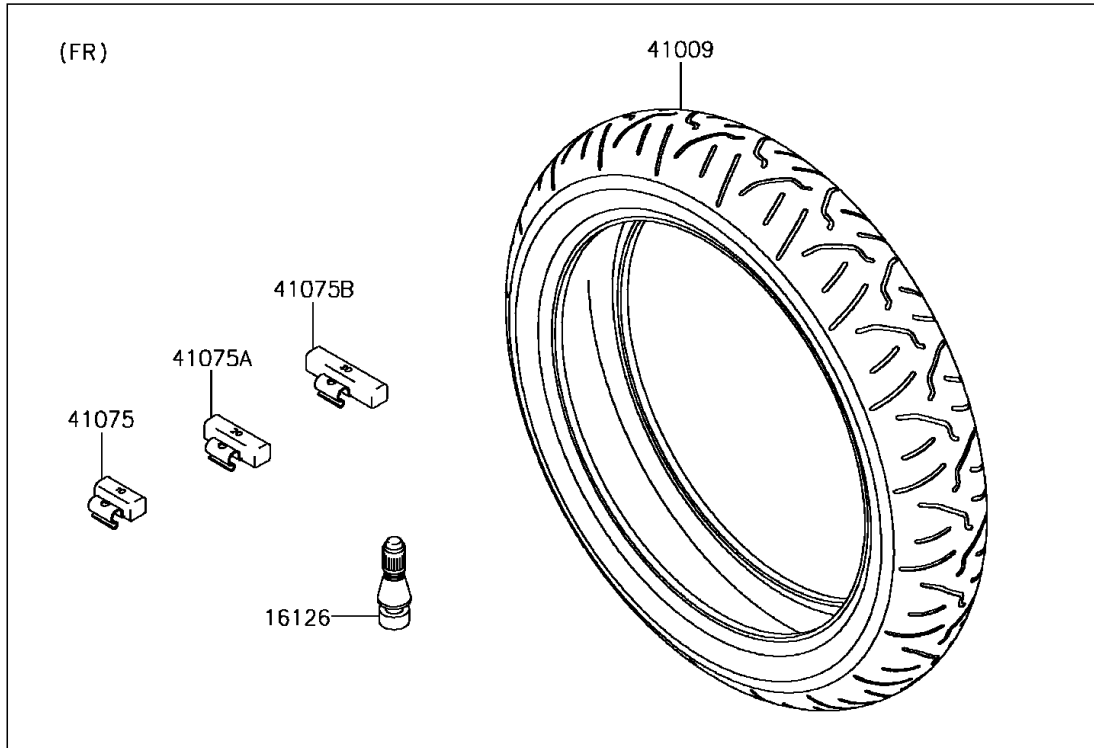

2016 Ninja ZX-6R PARTS DIAGRAM

Tires

F2210

2016 Ninja ZX-6R PARTS LIST

Tires

ITEM NAME	PART NUMBER	QUANTITY
VALVE,TIRE (Ref # 16126)	16126-1140	2
TIRE,FR,120/70ZR17(58W),S20F (Ref # 41009)	41009-0529	1
TIRE,RR,180/55ZR17(73W),S20R (Ref # 41009A)	41009-0530	1
BALANCER-WHEEL,10G,SILVER (Ref # 41075)	41075-0007	AR
BALANCER-WHEEL,20G,SILVER (Ref # 41075A)	41075-0008	AR
BALANCER-WHEEL,30G,SILVER (Ref # 41075B)	41075-0009	AR