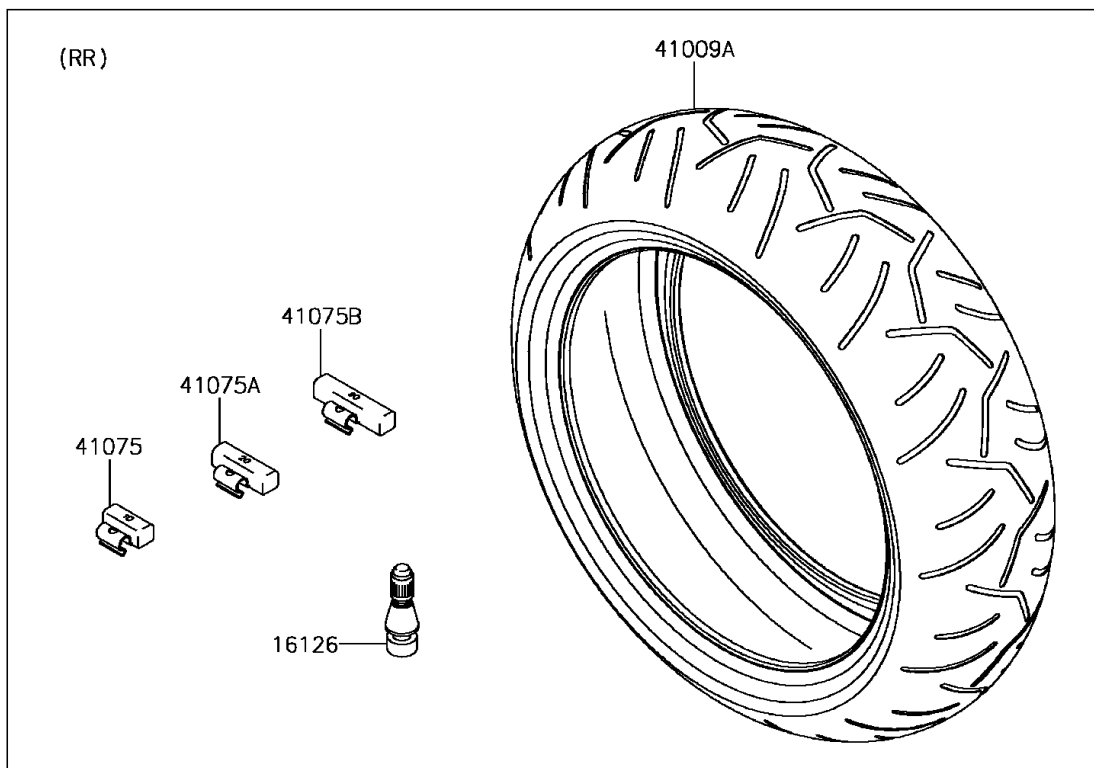

2016 Ninja ZX-6R PARTS DIAGRAM

Tires

F2210

2016 Ninja ZX-6R PARTS LIST

Tires

ITEM NAME	PART NUMBER	QUANTITY
VALVE,TIRE (Ref # 16126)	16126-1140	2
TIRE,FR,120/70ZR17(58W),S20F (Ref # 41009)	41009-0529	1
TIRE,RR,180/55ZR17(73W),S20R (Ref # 41009A)	41009-0530	1
BALANCER-WHEEL,10G,SILVER (Ref # 41075)	41075-0007	AR
BALANCER-WHEEL,20G,SILVER (Ref # 41075A)	41075-0008	AR
BALANCER-WHEEL,30G,SILVER (Ref # 41075B)	41075-0009	AR