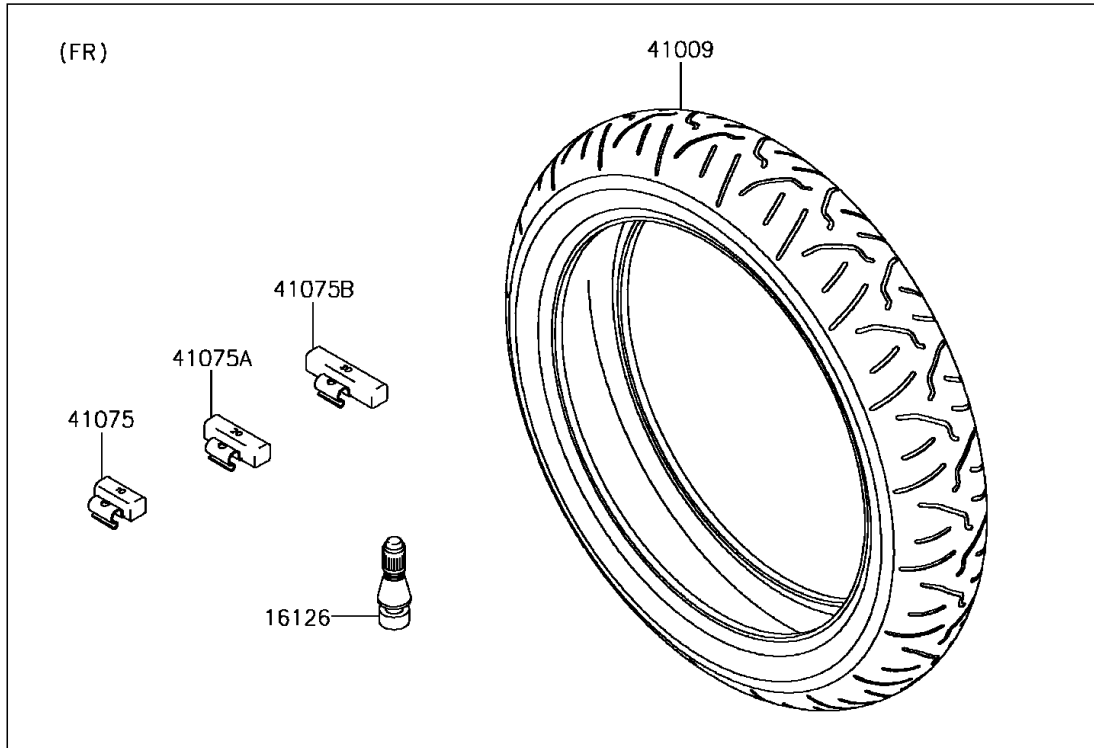

2016 Ninja ZX-6R KRT Edition PARTS DIAGRAM

Tires

F2210

2016 Ninja ZX-6R KRT Edition PARTS LIST

Tires

ITEM NAME	PART NUMBER	QUANTITY
VALVE,TIRE (Ref # 16126)	16126-1140	2
TIRE,FR,120/70ZR17(58W),S20F (Ref # 41009)	41009-0529	1
TIRE,RR,180/55ZR17(73W),S20R (Ref # 41009A)	41009-0530	1
BALANCER-WHEEL,10G,SILVER (Ref # 41075)	41075-0007	AR
BALANCER-WHEEL,20G,SILVER (Ref # 41075A)	41075-0008	AR
BALANCER-WHEEL,30G,SILVER (Ref # 41075B)	41075-0009	AR