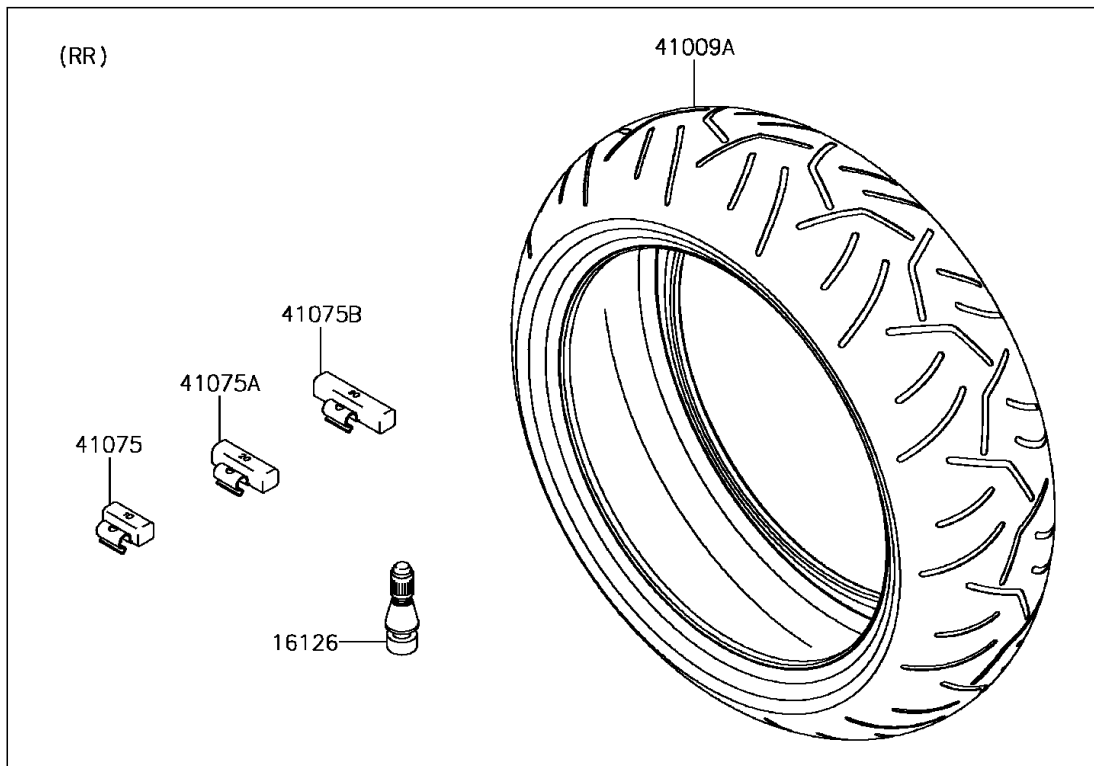

2016 Ninja ZX-6R KRT Edition PARTS DIAGRAM

Tires

F2210

2016 Ninja ZX-6R KRT Edition PARTS LIST

Tires

ITEM NAME	PART NUMBER	QUANTITY
VALVE,TIRE (Ref # 16126)	16126-1140	2
TIRE,FR,120/70ZR17(58W),S20F (Ref # 41009)	41009-0529	1
TIRE,RR,180/55ZR17(73W),S20R (Ref # 41009A)	41009-0530	1
BALANCER-WHEEL,10G,SILVER (Ref # 41075)	41075-0007	AR
BALANCER-WHEEL,20G,SILVER (Ref # 41075A)	41075-0008	AR
BALANCER-WHEEL,30G,SILVER (Ref # 41075B)	41075-0009	AR