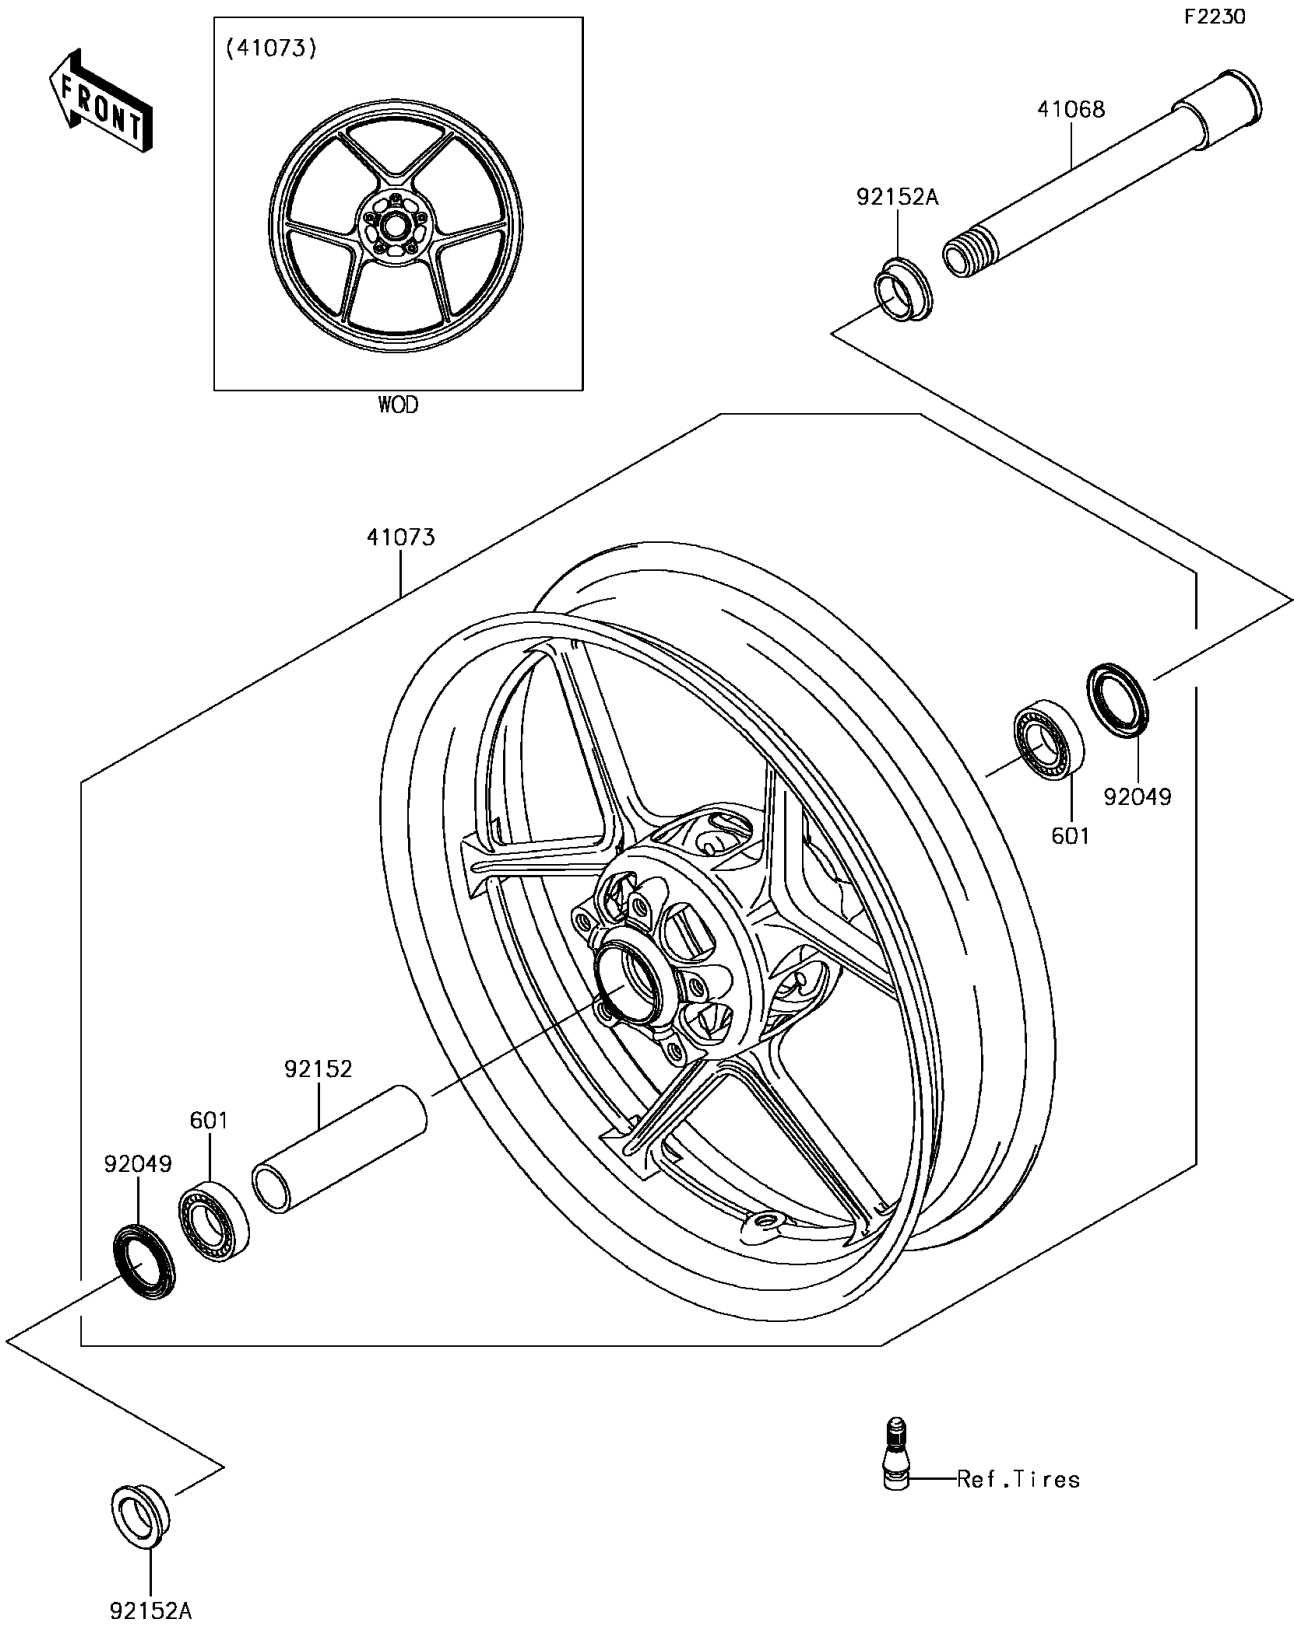

2017 Ninja ZX-6R PARTS DIAGRAM

Front Wheel

2017 Ninja ZX-6R PARTS LIST

Front Wheel

ITEM NAME	PART NUMBER	QUANTITY
AXLE,FR (Ref # 41068)	41068-1463	1
WHEEL-ASSY,FR,G.BLACK (Ref # 41073)	41073-0596-18F	1
BEARING-BALL,#6005UU (Ref # 601)	601B6005UU	2
SEAL-OIL,BJN-C2 32X47X5 (Ref # 92049)	92049-0050	2
COLLAR,FR HUB,L=115 (Ref # 92152)	92152-0242	1
COLLAR,FR AXLE,L=13 (Ref # 92152A)	92152-1470	2