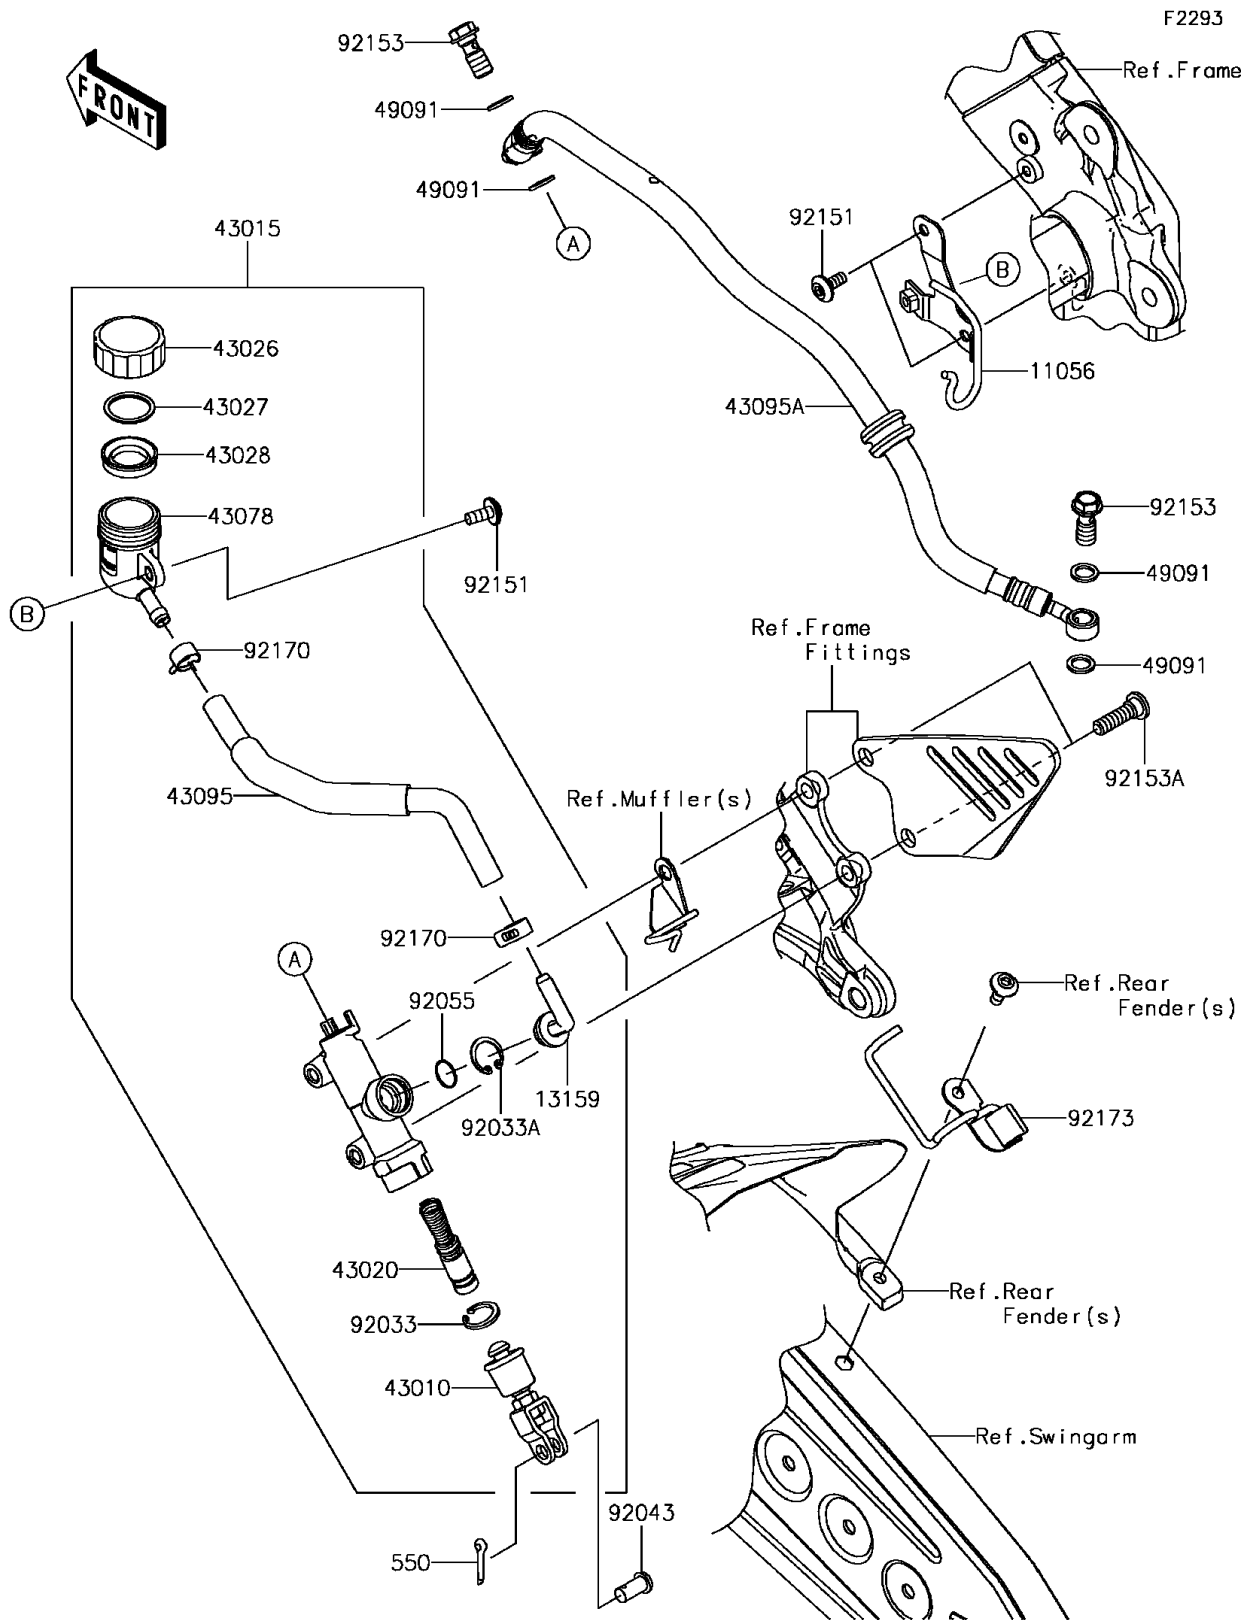

2017 Ninja ZX-6R PARTS DIAGRAM

Rear Master Cylinder

2017 Ninja ZX-6R PARTS LIST

Rear Master Cylinder

ITEM NAME	PART NUMBER	QUANTITY
BRACKET (Ref # 11056)	11056-2051	1
CONNECTOR (Ref # 13159)	13159-1056	1
ROD-ASSY-BRAKE (Ref # 43010)	43010-1062	1
CYLINDER-ASSY-MASTER,RR (Ref # 43015)	43015-0575	1
PISTON-COMP-BRAKE (Ref # 43020)	43020-1094	1
CAP-BRAKE (Ref # 43026)	43026-1070	1
PLATE-DIAPHRAGM (Ref # 43027)	43027-1054	1
DIAPHRAGM (Ref # 43028)	43028-1073	1
RESERVOIR (Ref # 43078)	43078-1102	1
HOSE-BRAKE,RR MC (Ref # 43095)	43095-0737	1
HOSE-BRAKE,RR,548MM (Ref # 43095A)	43095-0777	1
WASHER-SEAL,10.1X14.5X1.5 (Ref # 49091)	49091-0001	4
PIN-COTTER,2.0X15 (Ref # 550)	550AA2015	1
RING-SNAP,20.9X24.6X1.2 (Ref # 92033)	92033-0079	1
RING-SNAP,20.5MM (Ref # 92033A)	92033-1186	1
PIN,8X17 (Ref # 92043)	92043-0104	1
RING-O,14.8X2.4 (Ref # 92055)	92055-0741	1
BOLT,SOCKET,6X14 (Ref # 92151)	92151-1654	3
BOLT,OIL,L=23 (Ref # 92153)	92153-0627	2
BOLT,SOCKET,8X30 (Ref # 92153A)	92153-1624	2
CLAMP,HOSE (Ref # 92170)	92170-1091	2
CLAMP (Ref # 92173)	92173-1048	1