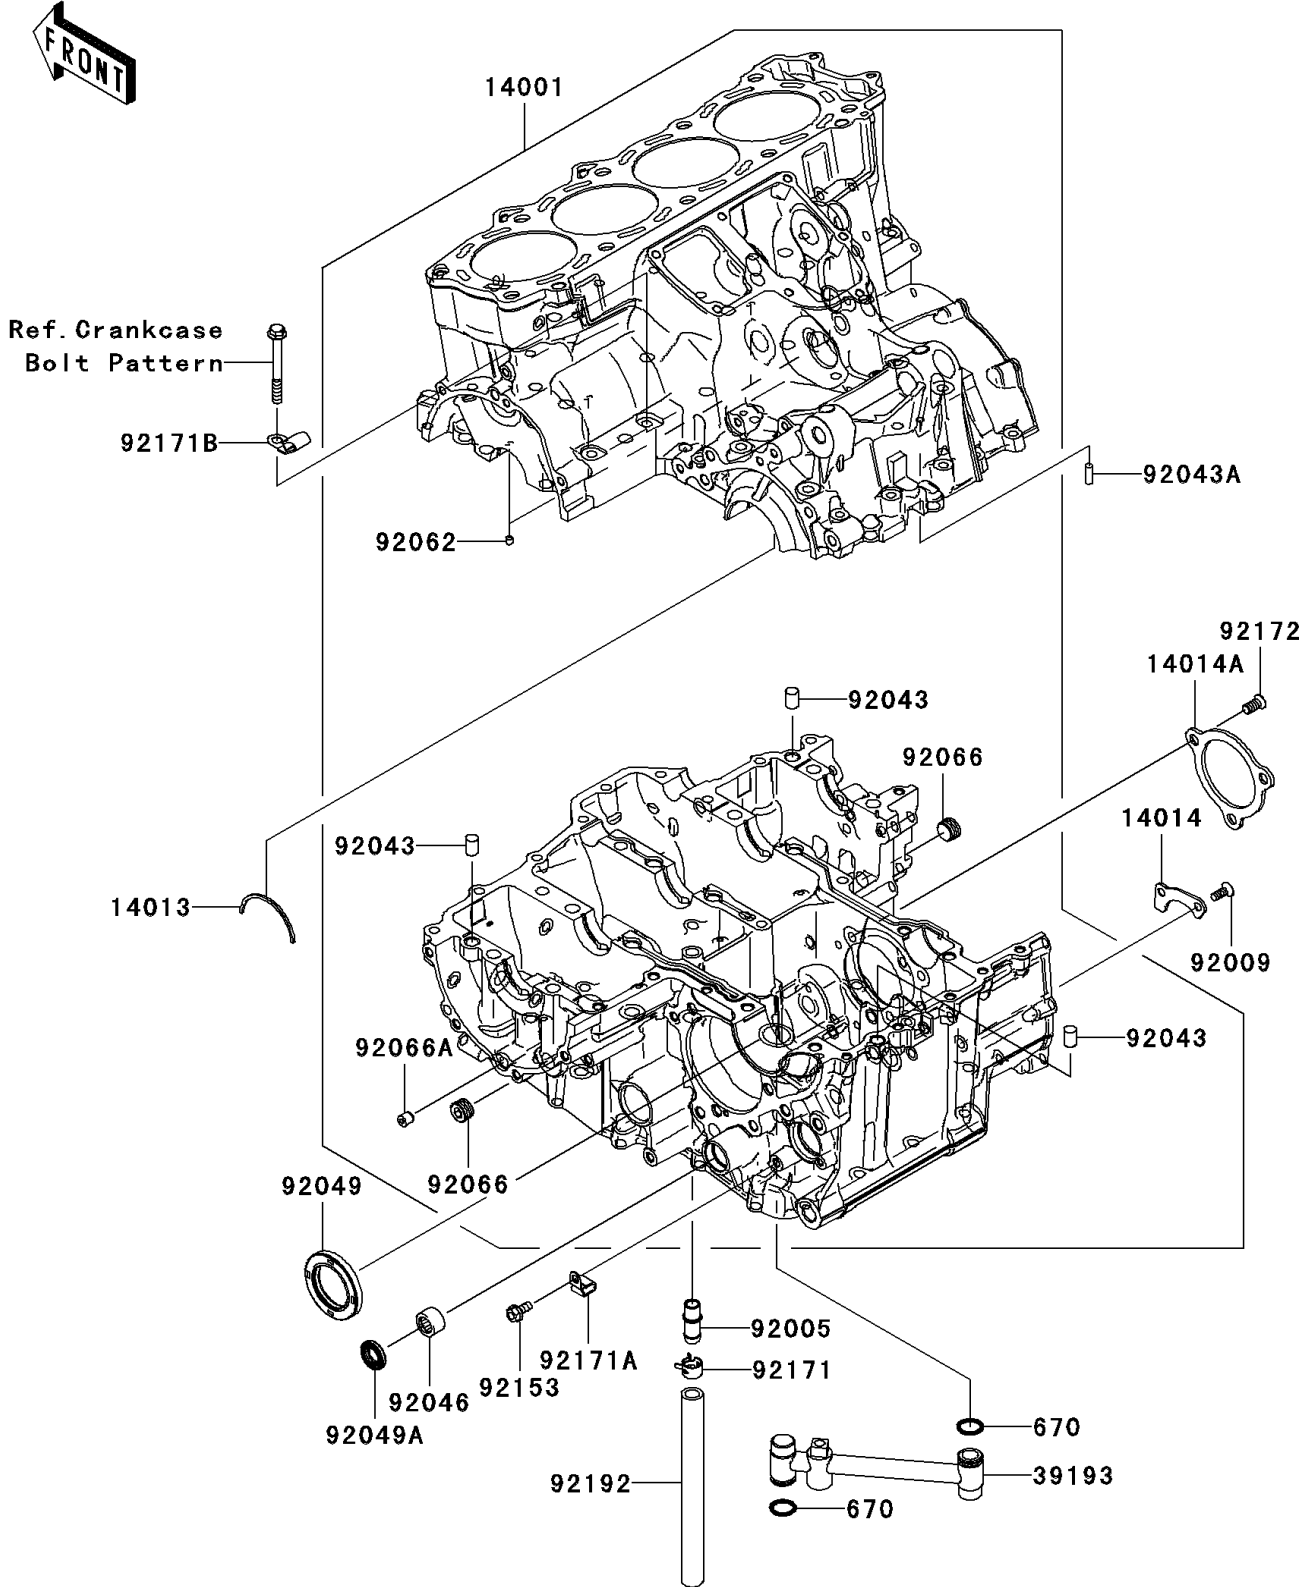

2008 Ninja® ZX™-14 PARTS DIAGRAM

Crankcase

E1411

2008 Ninja® ZX™ -14 PARTS LIST

Crankcase

ITEM NAME	PART NUMBER	QUANTITY
O RING,16MM (Ref # 670)	670D2016	2
SET-CRANKCASE (Ref # 14001)	14001-0120	1
RING-POSITION (Ref # 14013)	14013-1051	1
PLATE-POSITION (Ref # 14014)	14014-0023	1
PLATE-POSITION (Ref # 14014A)	14014-0032	1
PIPE-OIL (Ref # 39193)	39193-0034	1
FITTING (Ref # 92005)	92005-0043	1
SCREW,6X16 (Ref # 92009)	92009-1360	2
PIN,10X14 (Ref # 92043)	92043-1506	3
PIN,6X16 (Ref # 92043A)	92043-1690	1
BEARING-NEEDLE,7E-HK1412 (Ref # 92046)	92046-037	1
SEAL-OIL,TC38 57 8 (Ref # 92049)	92049-0068	1
SEAL-OIL,TC14245 (Ref # 92049A)	92049-1520	1
NOZZLE (Ref # 92062)	92062-0010	4
PLUG (Ref # 92066)	92066-0064	2
PLUG (Ref # 92066A)	92066-0066	1
BOLT-FLANGED,6X14 (Ref # 92153)	92153-1571	1
CLAMP (Ref # 92171)	92171-0533	1
CLAMP (Ref # 92171A)	92171-0534	1
CLAMP (Ref # 92171B)	92171-0689	1
SCREW,CSK-CROS,8X16 (Ref # 92172)	92172-0323	3
TUBE,11X17X180 (Ref # 92192)	92192-0254	1