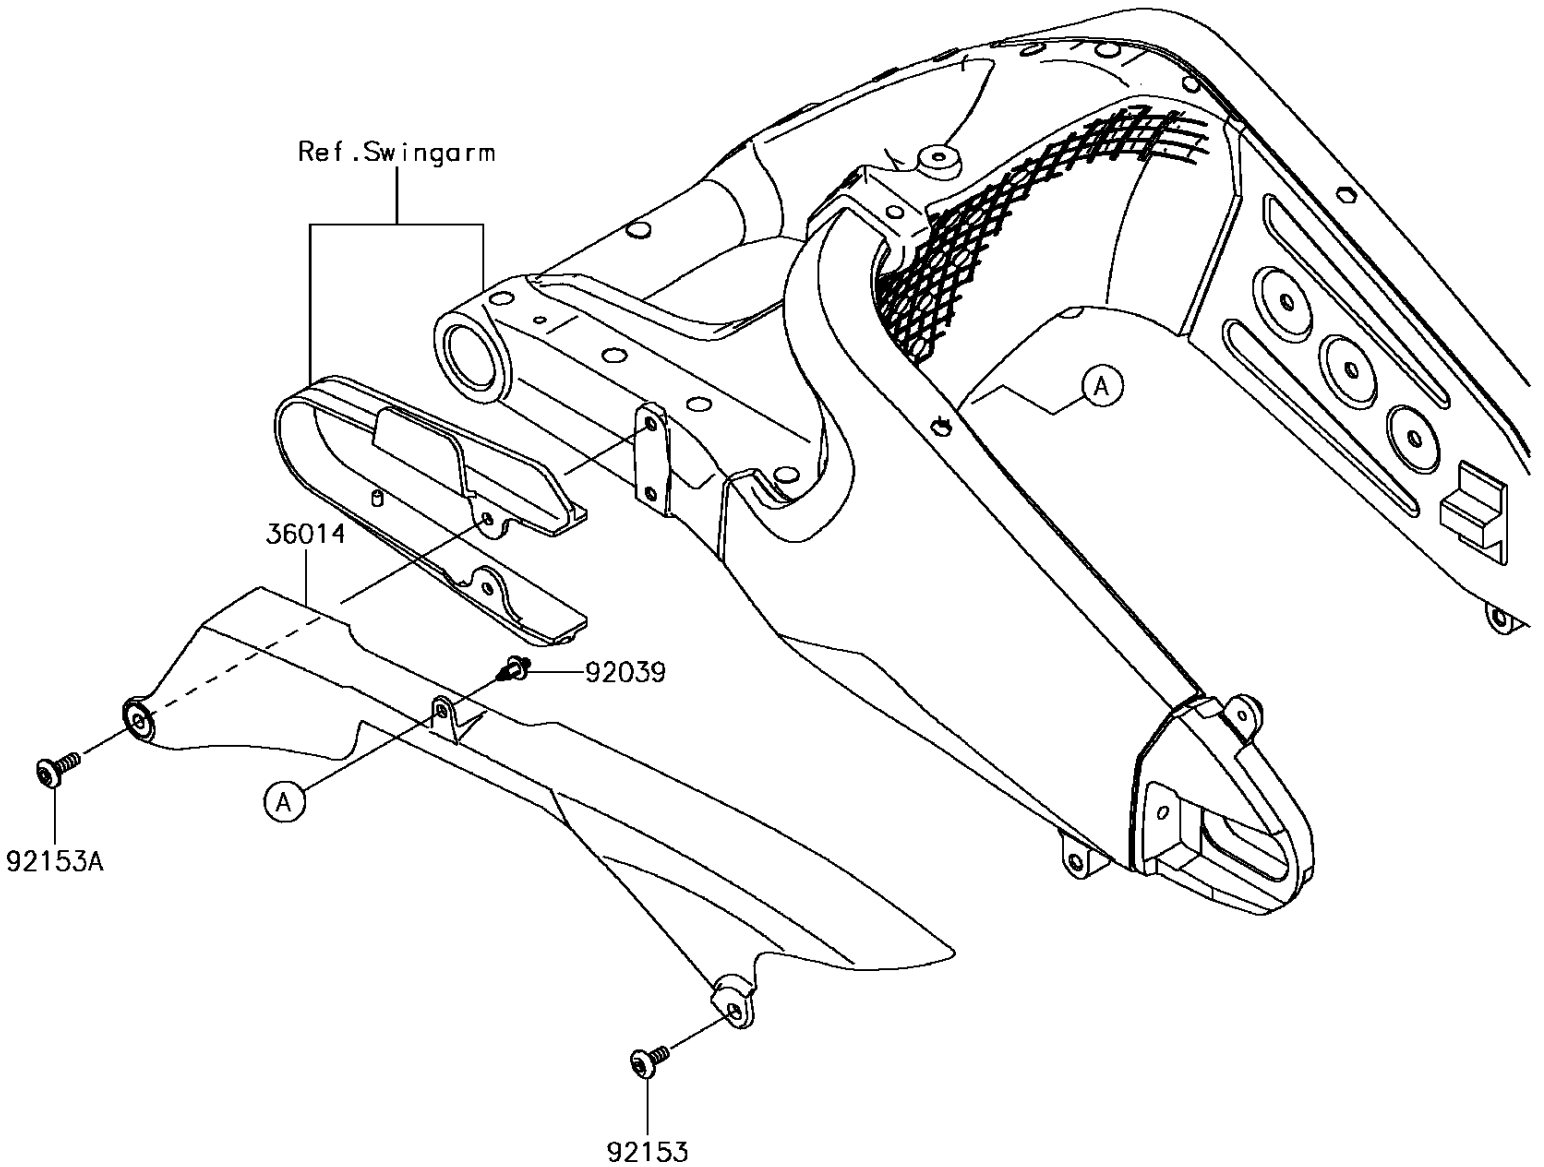

2017 Ninja ZX-6R KRT Edition PARTS DIAGRAM

Chain Cover

F2650

2017 Ninja ZX-6R KRT Edition PARTS LIST

Chain Cover

ITEM NAME	PART NUMBER	QUANTITY
CASE-CHAIN (Ref # 36014)	36014-0048	1
RIVET (Ref # 92039)	92039-0068	1
BOLT,SOCKET,6X14 (Ref # 92153)	92153-0422	1
BOLT,SOCKET,6X18 (Ref # 92153A)	92153-1675	1