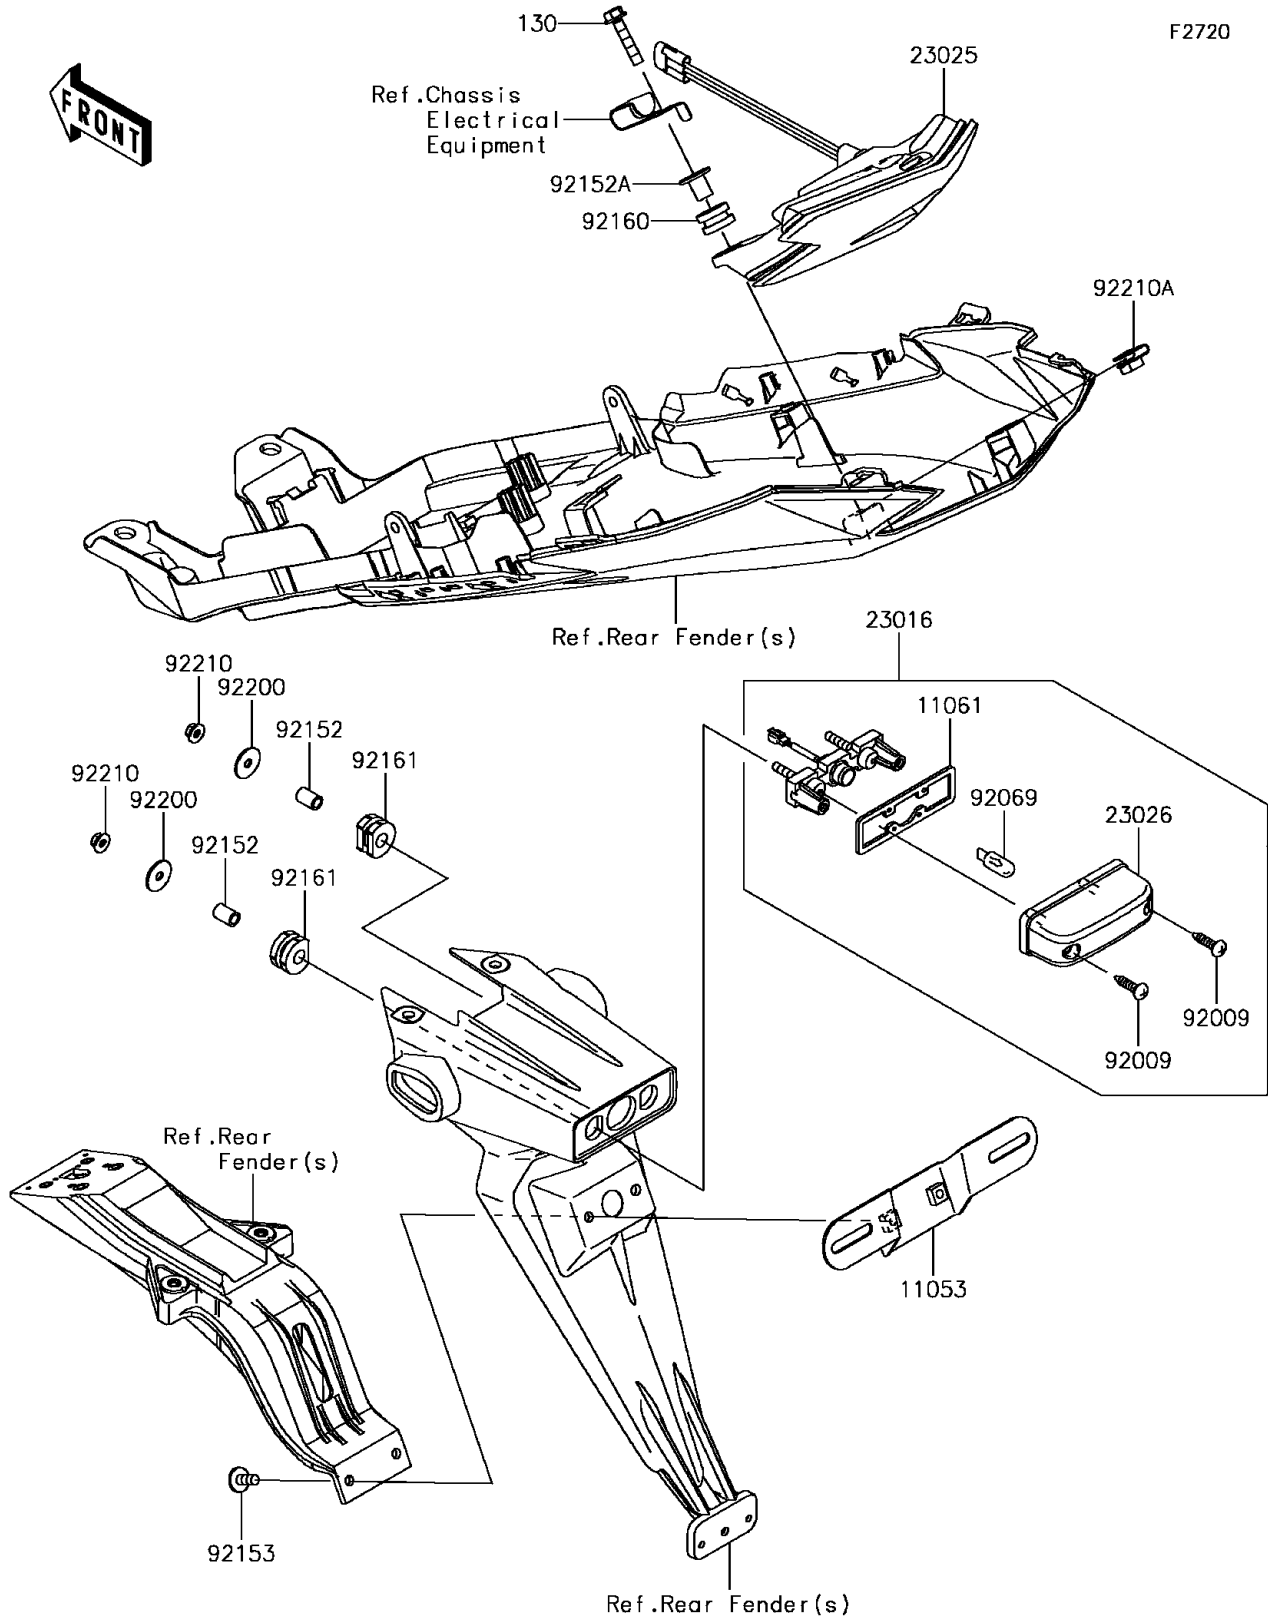

2016 Ninja ZX-6R PARTS DIAGRAM

Taillight(s)

2016 Ninja ZX-6R PARTS LIST

Taillight(s)

| ITEM NAME | PART NUMBER | QUANTITY |
|-----------------------------------|-------------|----------|
| BRACKET,LICENSE (Ref # 11053) | 11053-0400 | 1 |
| GASKET,LICENSE LAMP (Ref # 11061) | 11061-0329 | 1 |
| BOLT-FLANGED,6X30 (Ref # 130) | 130BB0630 | 2 |
| LAMP-ASSY,LICENSE (Ref # 23016) | 23016-0020 | 1 |
| LAMP-TAIL,LED (Ref # 23025) | 23025-0345 | 1 |
| LENS,LICENSE LAMP (Ref # 23026) | 23026-0014 | 1 |
| SCREW,TAPPING,4X16 (Ref # 92009) | 92009-1605 | 2 |
| BULB,12V 5W (Ref # 92069) | 92069-1016 | 1 |
| COLLAR,6X9X13.3 (Ref # 92152) | 92152-0617 | 2 |
| COLLAR (Ref # 92152A) | 92152-0703 | 2 |
| BOLT,SOCKET,6X14 (Ref # 92153) | 92153-1446 | 2 |
| DAMPER,10X20X12 (Ref # 92160) | 92160-1167 | 2 |
| DAMPER (Ref # 92161) | 92161-0776 | 2 |
| WASHER,5.5X20X1.2 (Ref # 92200) | 92200-0284 | 2 |
| NUT,FLANGED,5MM (Ref # 92210) | 92210-0007 | 2 |
| NUT,6MM (Ref # 92210A) | 92210-0277 | 2 |