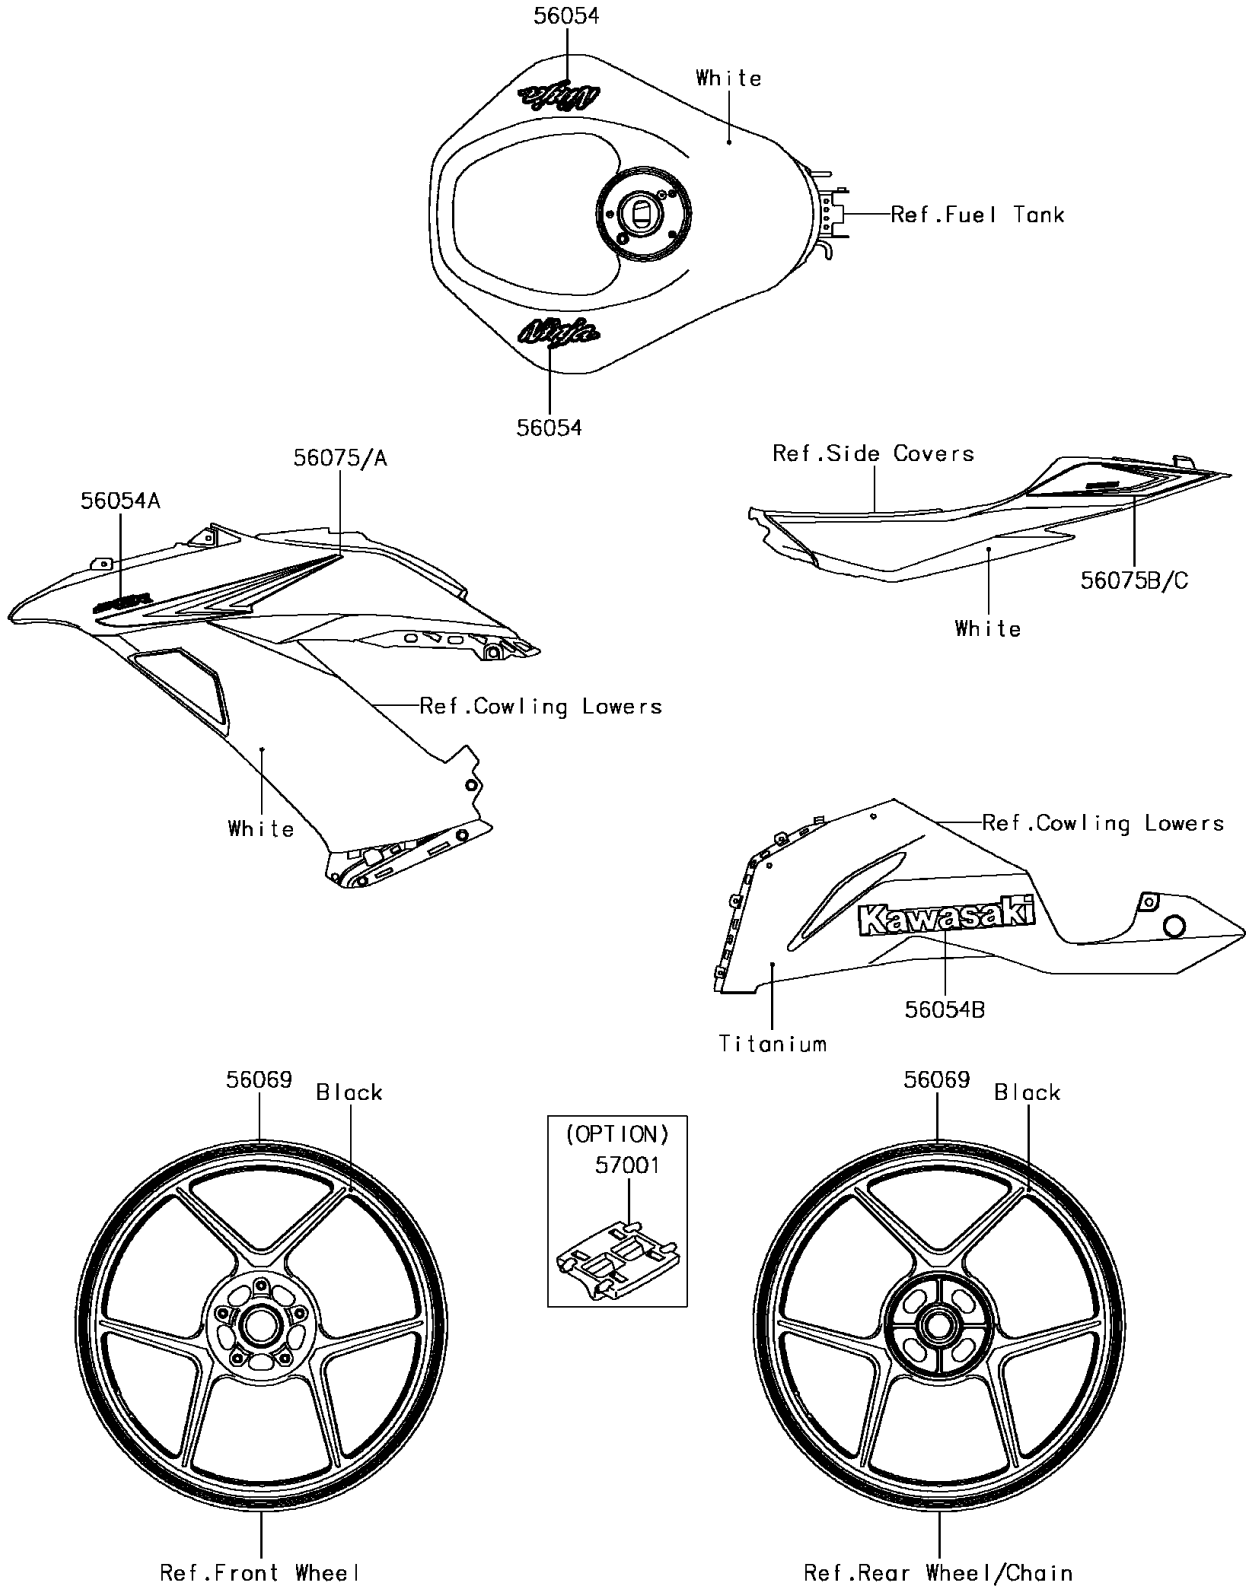

# 2017 Ninja ZX-6R PARTS DIAGRAM

Decals(White)(EHF)

F2861C

## 2017 Ninja ZX-6R PARTS LIST

Decals(White)(EHF)

ITEM NAME	PART NUMBER	QUANTITY
MARK,FUEL TANK,NINJA (Ref # 56054)	56054-2095	2
MARK,SIDE COWL.,ZX-6R (Ref # 56054A)	56054-2106	2
MARK,LWR COWL.,KAWASAKI (Ref # 56054B)	56054-2107	2
PATTERN,WHEEL,GREEN,4X1353 (Ref # 56069)	56069-0103	4
PATTERN,SIDE COWL.,LH (Ref # 56075)	56075-2283	1
PATTERN,SIDE COWL.,RH (Ref # 56075A)	56075-2284	1
PATTERN,TAIL COVER,LH (Ref # 56075B)	56075-2285	1
PATTERN,TAIL COVER,RH (Ref # 56075C)	56075-2286	1
RIM STRIPE APPLICATOR (Ref # 57001)	57001-1752	AR