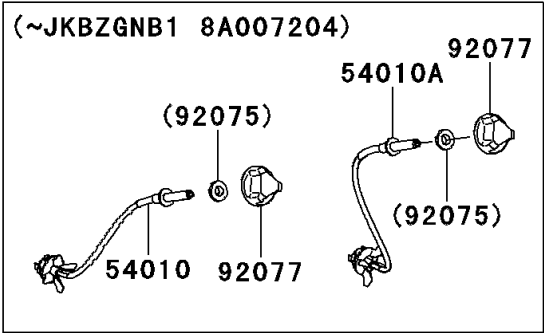

2008 Concours™ 14 PARTS DIAGRAM

Headlight(s)

F2710

2008 Concours™ 14 PARTS LIST

Headlight(s)

ITEM NAME	PART NUMBER	QUANTITY
BRACKET,UPP COWLING (Ref # 11054)	11054-1081	1
BRACKET,AIMING CABLE,LH (Ref # 11055)	11055-0234	1
BRACKET,CABLE (Ref # 11055A)	11055-0320	2
LENS-COMP,HEAD LAMP (Ref # 23007)	23007-0108	1
SOCKET-ASSY,HEAD LAMP (Ref # 23008)	23008-0071	1
COVER-SEAL,HEAD LAMP (Ref # 49016)	49016-1209	2
CABLE,AIMING,LH (Ref # 54010)	54010-0090	1
CABLE,AIMING,RH (Ref # 54010A)	54010-0091	1
CABLE,AIMING,LH (Ref # 54010B)	54010-0099	1
CABLE,AIMING,RH (Ref # 54010C)	54010-0100	1
PLUG (Ref # 92066)	92066-0135	2
BULB,12V 60/55W,H4 (Ref # 92069)	92069-1002	2
BULB,12V 5W (Ref # 92069A)	92069-1016	2
DAMPER,8MM (Ref # 92075)	92075-1138	2
KNOB,AIMING (Ref # 92077)	92077-0011	2
KNOB,AIMING (Ref # 92077A)	92077-0015	2
BOLT,FLANGED,6X26.5 (Ref # 92153)	92153-0654	1
BOLT,SOCKET,4X10 (Ref # 92154)	92154-0039	2
CLAMP (Ref # 92171)	92171-1665	1
SCREW,TAPPING,5X16 (Ref # 92172)	92172-0175	4
SCREW,TAPPING,5X14 (Ref # 92172A)	92172-0265	2
SCREW,5X16 (Ref # 92172B)	92172-0322	4