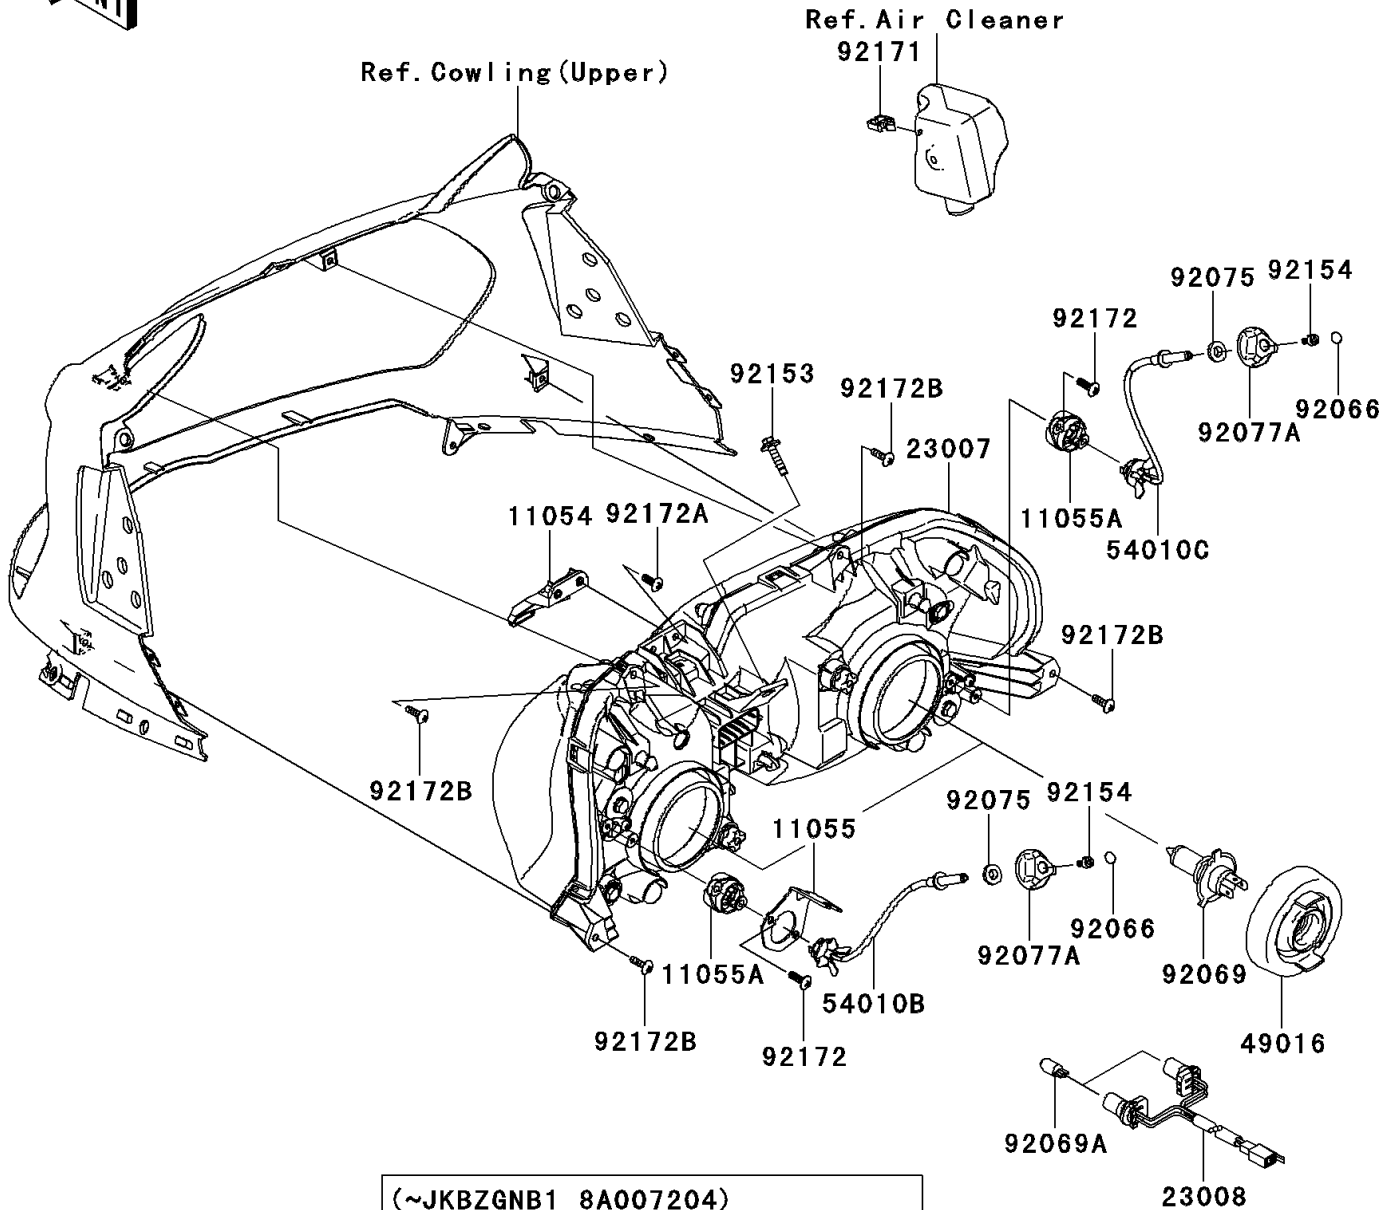

2008 Concours™ 14 PARTS DIAGRAM

Headlight(s)

F2710

2008 Concours™ 14 PARTS LIST

Headlight(s)

ITEM NAME	PART NUMBER	QUANTITY
BRACKET,UPP COWLING (Ref # 11054)	11054-1081	1
BRACKET,AIMING CABLE,LH (Ref # 11055)	11055-0234	1
BRACKET,CABLE (Ref # 11055A)	11055-0320	2
LENS-COMP,HEAD LAMP (Ref # 23007)	23007-0108	1
SOCKET-ASSY,HEAD LAMP (Ref # 23008)	23008-0071	1
COVER-SEAL,HEAD LAMP (Ref # 49016)	49016-1209	2
CABLE,AIMING,LH (Ref # 54010)	54010-0090	1
CABLE,AIMING,RH (Ref # 54010A)	54010-0091	1
CABLE,AIMING,LH (Ref # 54010B)	54010-0099	1
CABLE,AIMING,RH (Ref # 54010C)	54010-0100	1
PLUG (Ref # 92066)	92066-0135	2
BULB,12V 60/55W,H4 (Ref # 92069)	92069-1002	2
BULB,12V 5W (Ref # 92069A)	92069-1016	2
DAMPER,8MM (Ref # 92075)	92075-1138	2
KNOB,AIMING (Ref # 92077)	92077-0011	2
KNOB,AIMING (Ref # 92077A)	92077-0015	2
BOLT,FLANGED,6X26.5 (Ref # 92153)	92153-0654	1
BOLT,SOCKET,4X10 (Ref # 92154)	92154-0039	2
CLAMP (Ref # 92171)	92171-1665	1
SCREW,TAPPING,5X16 (Ref # 92172)	92172-0175	4
SCREW,TAPPING,5X14 (Ref # 92172A)	92172-0265	2
SCREW,5X16 (Ref # 92172B)	92172-0322	4