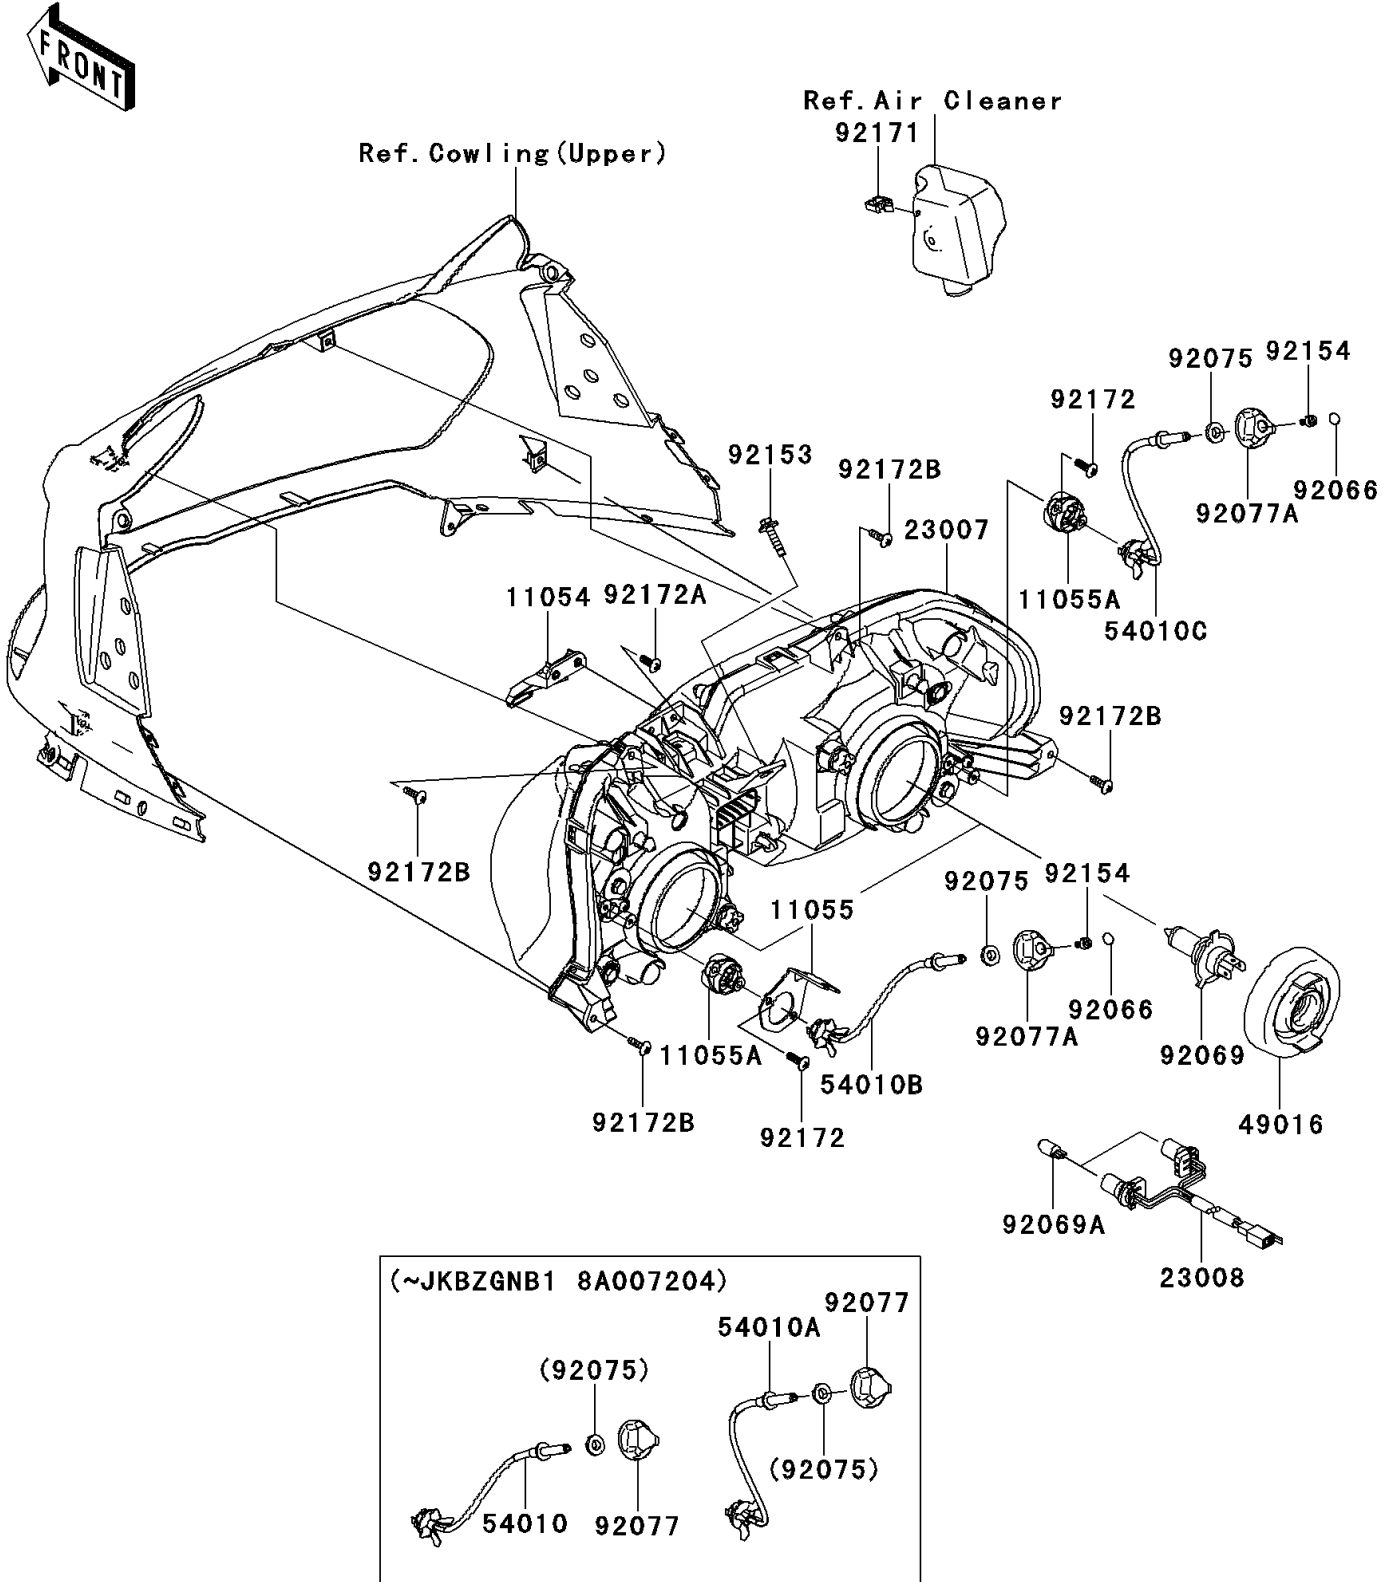

2009 Concours™ 14 PARTS DIAGRAM

Headlight(s)

F2710

2009 Concours™ 14 PARTS LIST

Headlight(s)

ITEM NAME	PART NUMBER	QUANTITY
BRACKET,UPP COWLING (Ref # 11054)	11054-1081	1
BRACKET,AIMING CABLE,LH (Ref # 11055)	11055-0234	1
BRACKET,CABLE (Ref # 11055A)	11055-0320	2
LENS-COMP,HEAD LAMP (Ref # 23007)	23007-0108	1
SOCKET-ASSY,HEAD LAMP (Ref # 23008)	23008-0071	1
COVER-SEAL,HEAD LAMP (Ref # 49016)	49016-1209	2
CABLE,AIMING,LH (Ref # 54010B)	54010-0099	1
CABLE,AIMING,RH (Ref # 54010C)	54010-0100	1
PLUG (Ref # 92066)	92066-0135	2
BULB,12V 60/55W,H4 (Ref # 92069)	92069-1002	2
BULB,12V 5W (Ref # 92069A)	92069-1016	2
DAMPER,8MM (Ref # 92075)	92075-1138	2
KNOB,AIMING (Ref # 92077A)	92077-0015	2
BOLT,FLANGED,6X26.5 (Ref # 92153)	92153-0654	1
BOLT,SOCKET,4X10 (Ref # 92154)	92154-0039	2
CLAMP (Ref # 92171)	92171-1665	1
SCREW,TAPPING,5X16 (Ref # 92172)	92172-0175	4
SCREW,TAPPING,5X14 (Ref # 92172A)	92172-0265	2
SCREW,5X16 (Ref # 92172B)	92172-0322	4