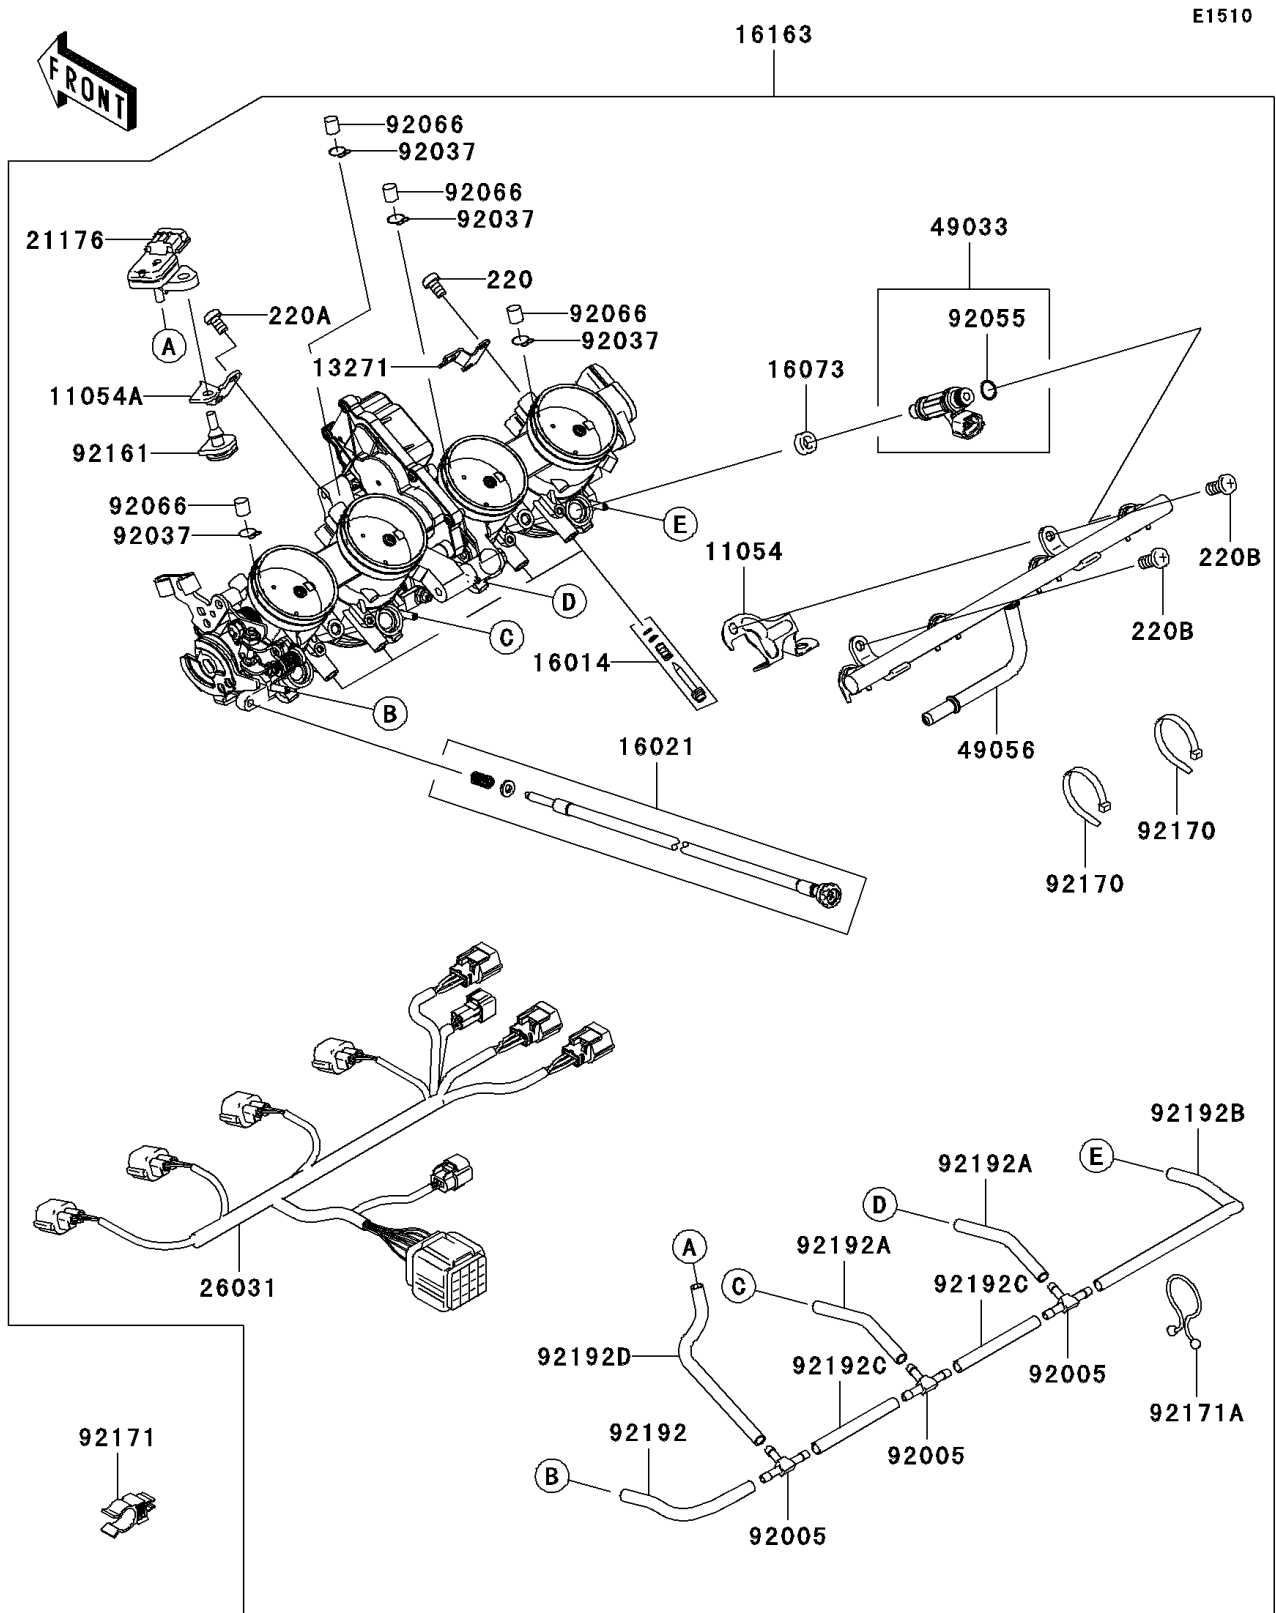

# 2008 Ninja® ZX™-14 PARTS DIAGRAM

Throttle

## 2008 Ninja® ZX™ -14 PARTS LIST

### Throttle

ITEM NAME	PART NUMBER	QUANTITY
SCREW-PAN-CROSS,5X6 (Ref # 220)	220AA0506	2
SCREW-PAN-CROS,5X8 (Ref # 220A)	220AA0508	2
SCREW-PAN-CROSS,6X12 (Ref # 220B)	220AA0612	2
BRACKET (Ref # 11054)	11054-0554	1
BRACKET (Ref # 11054A)	11054-0556	1
PLATE (Ref # 13271)	13271-0792	1
SCREW-PILOT AIR (Ref # 16014)	16014-0005	4
SCREW-THROTTLE STOP (Ref # 16021)	16021-0007	1
INSULATOR,INJECTER (Ref # 16073)	16073-1123	4
THROTTLE-ASSY,44EIDW (Ref # 16163)	16163-0108	1
SENSOR,PRESSURE (Ref # 21176)	21176-0058	1
HARNESS (Ref # 26031)	26031-0547	1
NOZZLE-INJECTION (Ref # 49033)	49033-0011	4
PIPE-INJECTION (Ref # 49056)	49056-0017	1
FITTING (Ref # 92005)	92005-1380	3
CLAMP,BREATHER TUBE (Ref # 92037)	92037-174	4
RING-O,INJECTION NOZZLE (Ref # 92055)	92055-1622	4
PLUG,FITTING (Ref # 92066)	92066-1549	4
DAMPER (Ref # 92161)	92161-0041	1
CLAMP (Ref # 92170)	92170-3749	2
CLAMP (Ref # 92171)	92171-0687	1
CLAMP (Ref # 92171A)	92171-1680	1
TUBE (Ref # 92192)	92192-0131	1
TUBE,3.2X7.4X60 (Ref # 92192A)	92192-0576	2
TUBE,3.2X7.4X175 (Ref # 92192B)	92192-0577	1
TUBE,3.2X7.4X50 (Ref # 92192C)	92192-0578	2
TUBE,3.2X7.4X160 (Ref # 92192D)	92192-0579	1