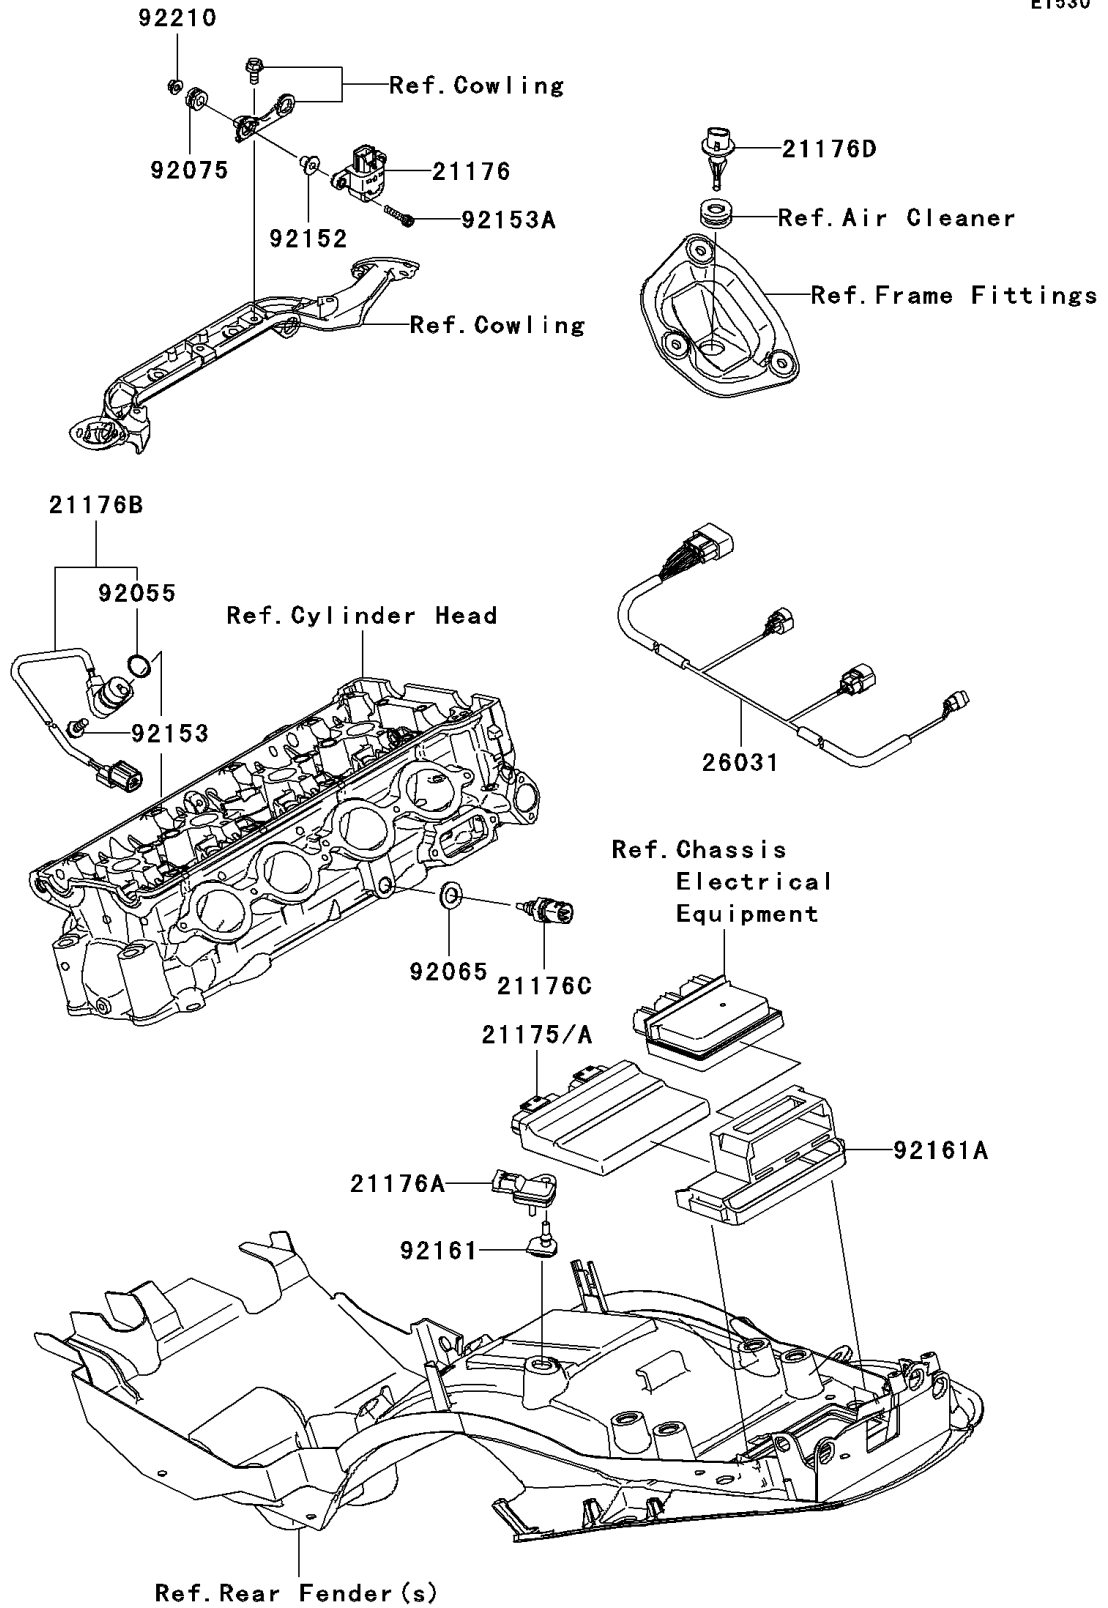

2008 Ninja® ZX™-14 PARTS DIAGRAM

Fuel Injection

E1530

2008 Ninja® ZX™ -14 PARTS LIST

Fuel Injection

ITEM NAME	PART NUMBER	QUANTITY
SENSOR,VEHICLE-DOWN (Ref # 21176)	21176-0026	1
SENSOR,PRESSURE (Ref # 21176A)	21176-0058	1
SENSOR,CAM (Ref # 21176B)	21176-0064	1
SENSOR,WATER TEMP (Ref # 21176C)	21176-1120	1
SENSOR,AIR TEMP (Ref # 21176D)	21176-2106	1
HARNESS (Ref # 26031)	26031-0364	1
RING-O (Ref # 92055)	92055-1639	1
GASKET,12X22X2 (Ref # 92065)	92065-097	1
DAMPER (Ref # 92075)	92075-1912	2
COLLAR (Ref # 92152)	92152-0329	2
BOLT-FLANGED,6X16 (Ref # 92153)	92153-1584	1
BOLT,SOCKET,5X22 (Ref # 92153A)	92153-1597	2
DAMPER (Ref # 92161)	92161-0041	1
DAMPER,ECU (Ref # 92161A)	92161-0288	1
NUT,FLANGED,5MM (Ref # 92210)	92210-0007	2
CONTROL UNIT-ELECTRONIC (Ref # 21175)	21175-0142	1
CONTROL UNIT-ELECTRONIC (Ref # 21175A)	21175-0152	1