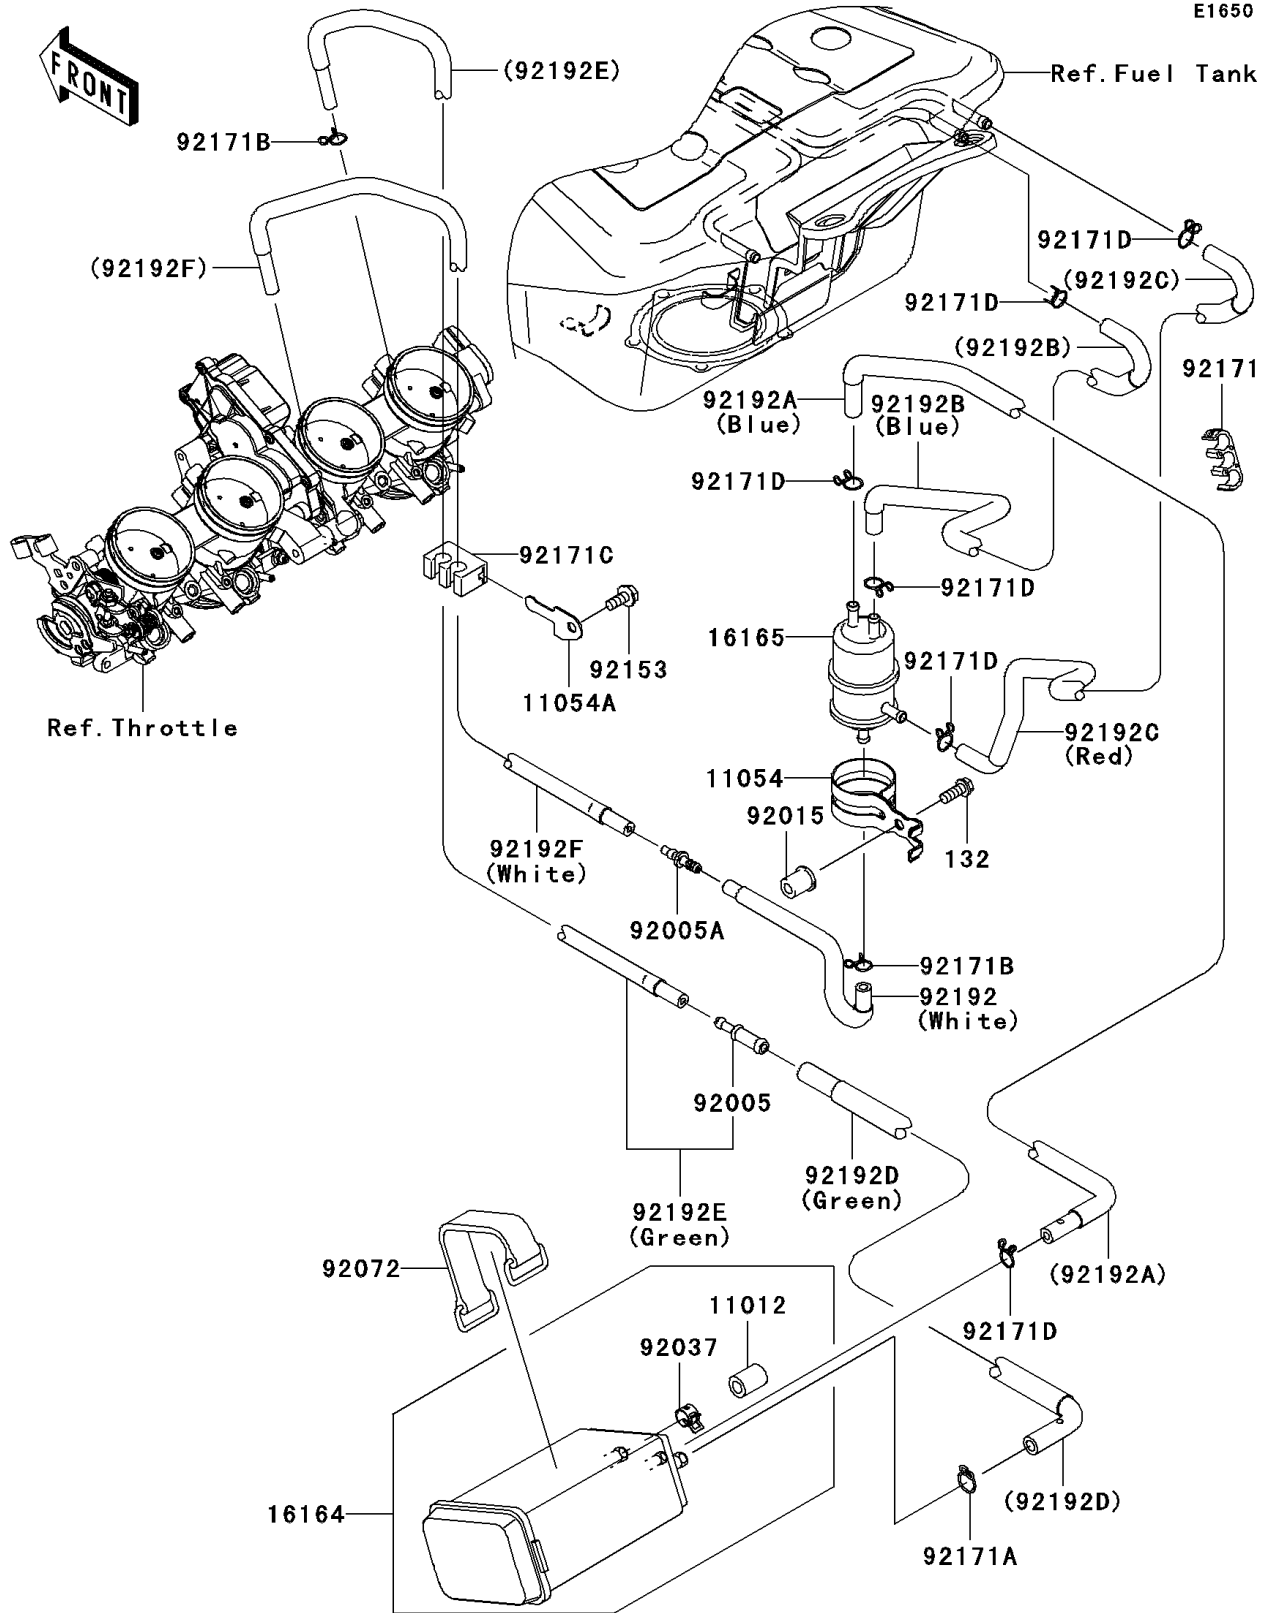

2008 Ninja® ZX™-14 PARTS DIAGRAM

Fuel Evaporative System(CA)

E1650

2008 Ninja® ZX™ -14 PARTS LIST

Fuel Evaporative System(CA)

ITEM NAME	PART NUMBER	QUANTITY
CAP,CANISTER (Ref # 11012)	11012-1388	1
BRACKET (Ref # 11054)	11054-0197	1
BRACKET (Ref # 11054A)	11054-0464	1
CANISTER (Ref # 16164)	16164-1054	1
SEPARATOR (Ref # 16165)	16165-1001	1
FITTING (Ref # 92005)	92005-0032	1
FITTING (Ref # 92005A)	92005-1206	1
NUT (Ref # 92015)	92015-1700	1
CLAMP,CANISTER (Ref # 92037)	92037-1512	1
BAND (Ref # 92072)	92072-0050	1
BOLT-FLANGED,6X14 (Ref # 92153)	92153-1571	1
CLAMP (Ref # 92171)	92171-0334	1
CLAMP (Ref # 92171A)	92171-0574	1
CLAMP (Ref # 92171B)	92171-0576	2
CLAMP (Ref # 92171C)	92171-0693	1
CLAMP (Ref # 92171D)	92171-0718	6
TUBE,SEPARATOR-FITTING,WHITE (Ref # 92192)	92192-0329	1
TUBE,CANISTER-SEPARATOR,BLUE (Ref # 92192A)	92192-0511	1
TUBE,TANK-SEPARATOR,BLUE (Ref # 92192B)	92192-0512	1
TUBE,TANK-SEPARATOR,RED (Ref # 92192C)	92192-0513	1
TUBE,CANISTER-FITTING,GREEN (Ref # 92192D)	92192-0514	1
TUBE,THROBO #4-GRN TUBE (Ref # 92192E)	92192-0515	1
BOLT-FLANGED-SMALL,6X16 (Ref # 132)	132BA0616	1
TUBE,THROBO #3-FITTING,WHITE (Ref # 92192F)	92192-0603	1