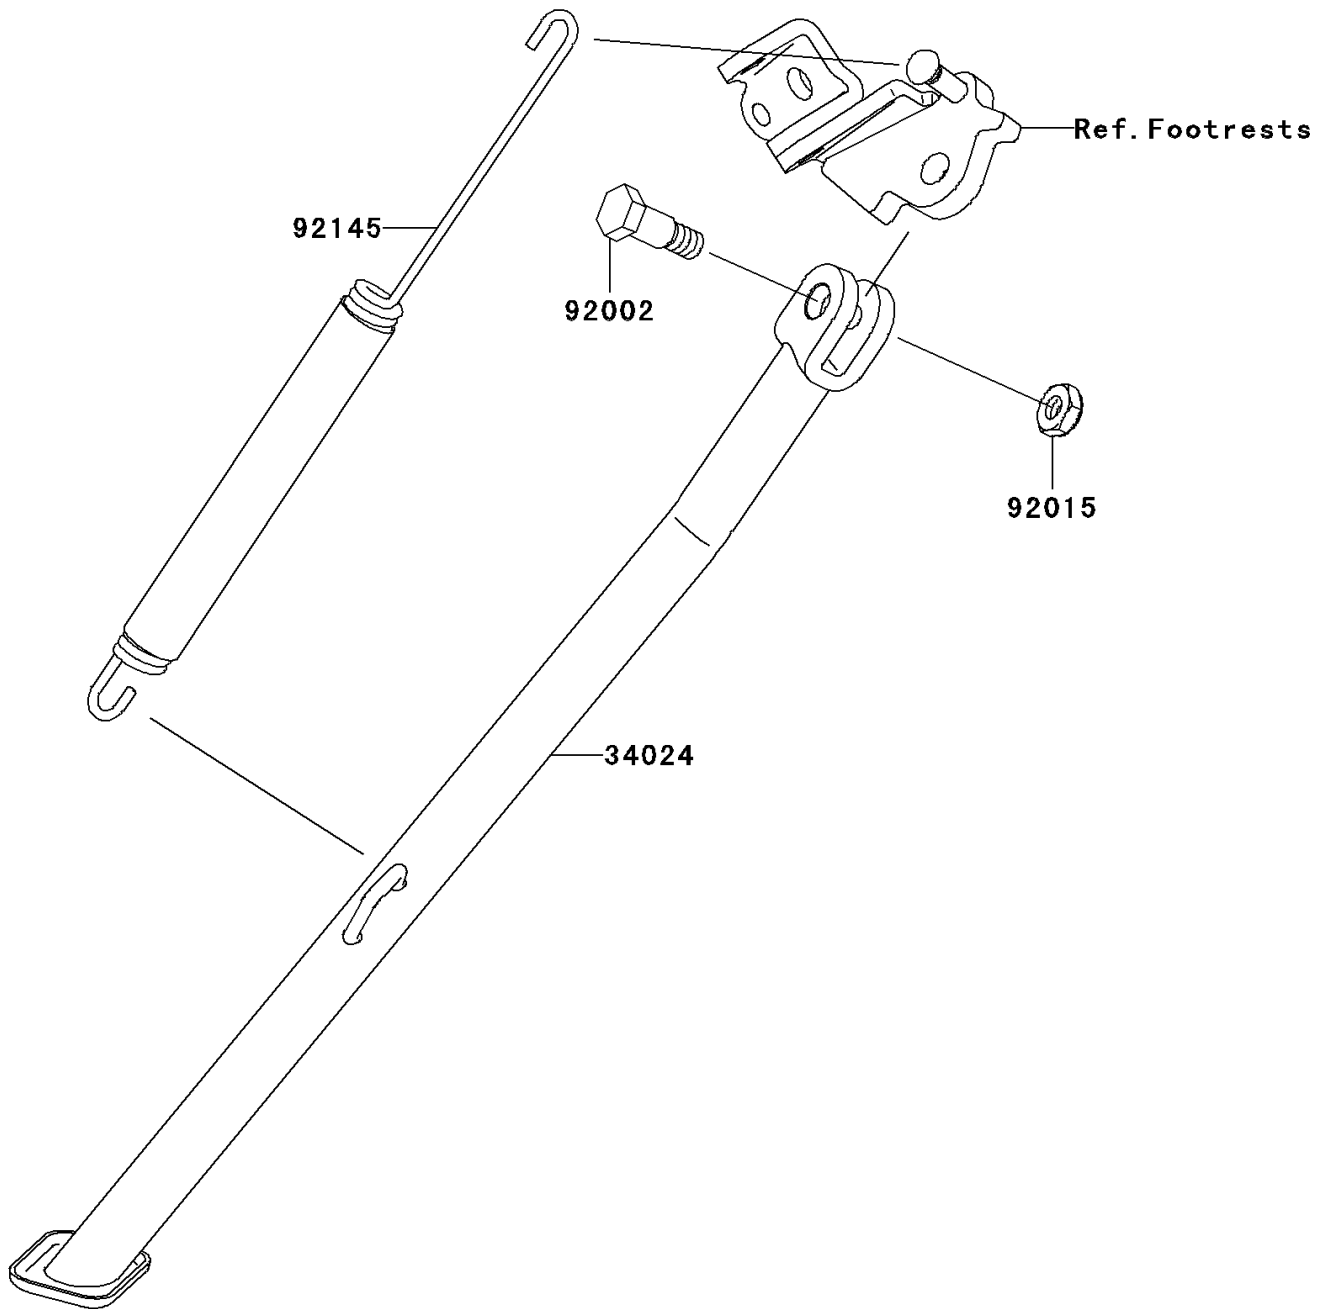

2012 KLX450R (Australian) PARTS DIAGRAM

Stand(s)

F2190

2012 KLX450R (Australian) PARTS LIST

Stand(s)

ITEM NAME	PART NUMBER	QUANTITY
STAND-SIDE,P.SILVER (Ref # 34024)	34024-0036-458	1
BOLT,SIDE STAND (Ref # 92002)	92002-1813	1
NUT,LOCK,10MM,BLACK (Ref # 92015)	92015-1188	1
SPRING,SIDE STAND (Ref # 92145)	92145-0454	1