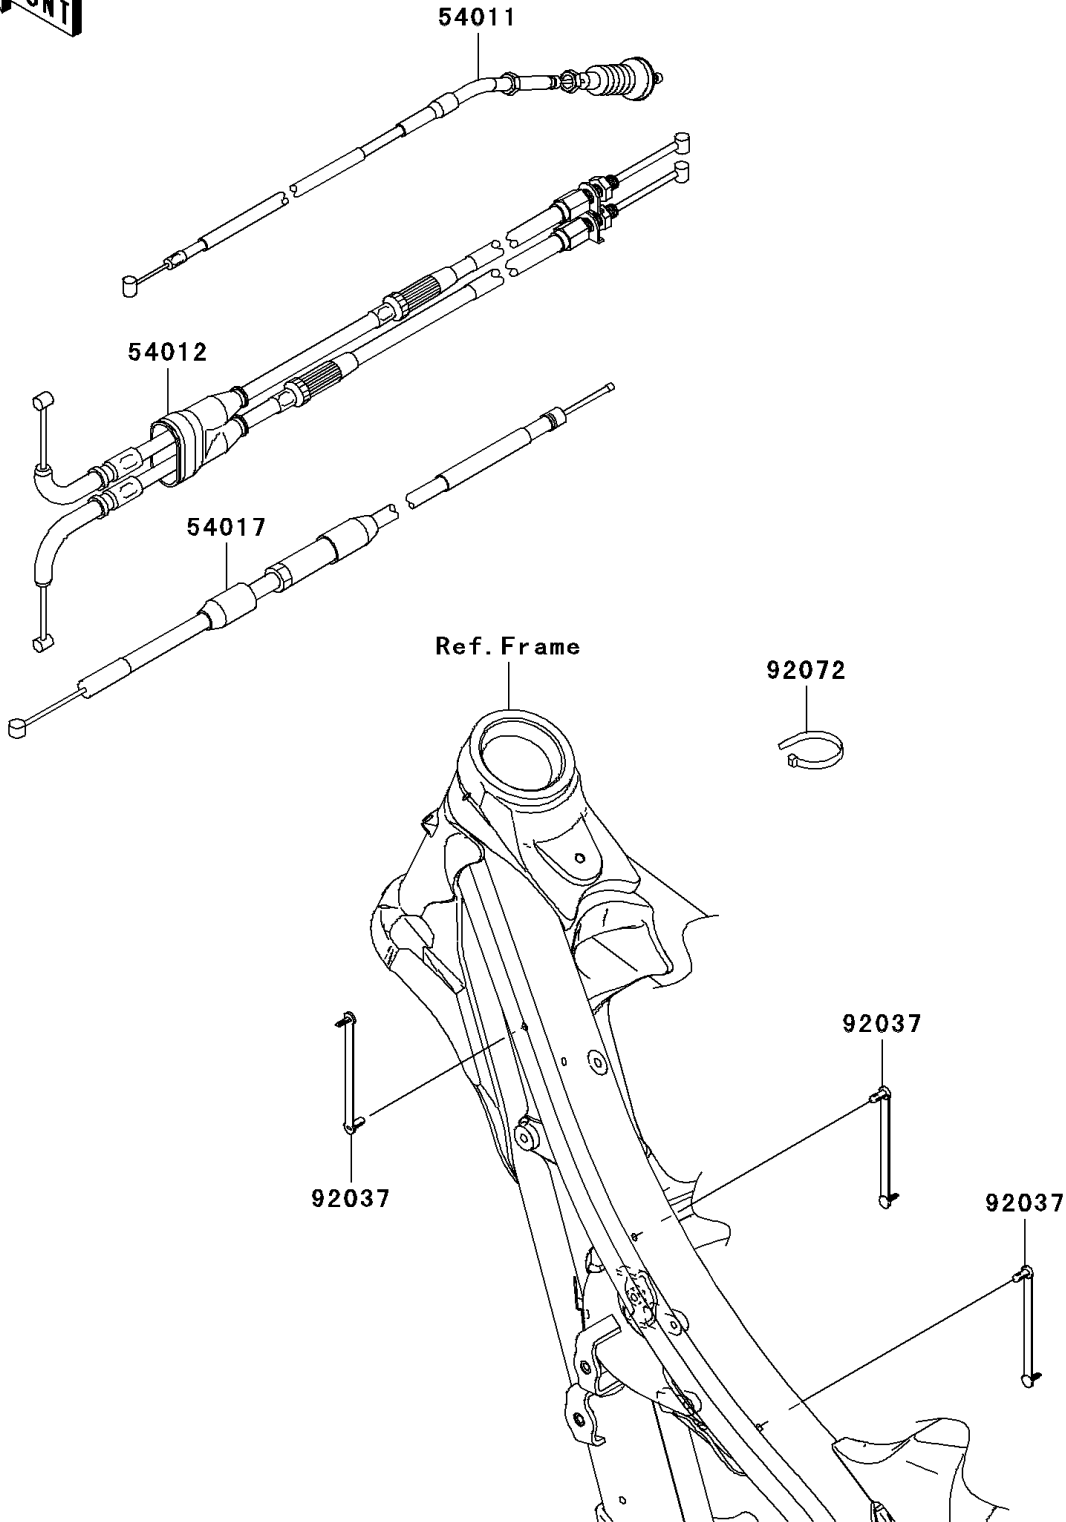

2012 KLX450R (Australian) PARTS DIAGRAM

Cables

F2540

2012 KLX450R (Australian) PARTS LIST

Cables

ITEM NAME	PART NUMBER	QUANTITY
CABLE-CLUTCH (Ref # 54011)	54011-0065	1
CABLE-THROTTLE (Ref # 54012)	54012-0198	1
CABLE-STARTER (Ref # 54017)	54017-0033	1
CLAMP,SPEED,L=80.5 (Ref # 92037)	92037-1903	3
BAND,L=140 (Ref # 92072)	92072-1293	1