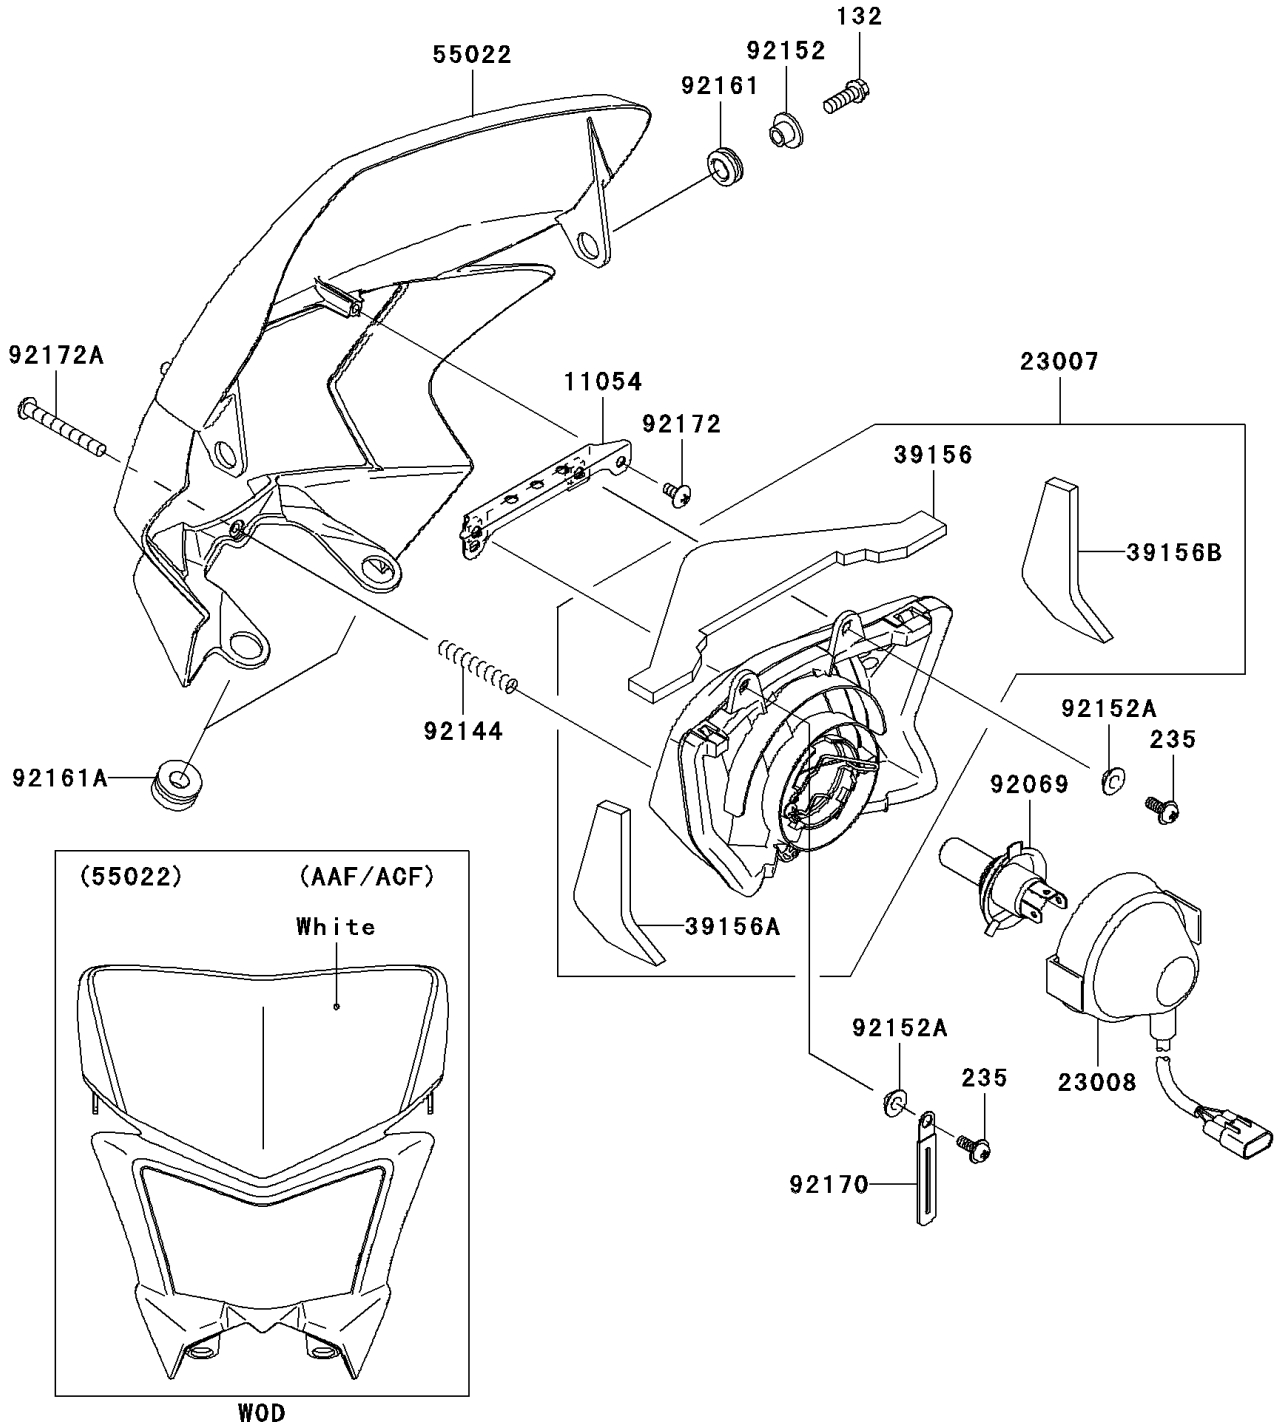

# 2012 KLX450R (Australian) PARTS DIAGRAM

Headlight(s)(JKALXGA1\_AA013365-)

F2710A

## 2012 KLX450R (Australian) PARTS LIST

Headlight(s)(JKALXGA1\_AA013365-)

ITEM NAME	PART NUMBER	QUANTITY
BOLT-FLANGED-SMALL,6X18 (Ref # 132)	132BC0618	2
SCREW-PAN-WP-CROS,5X12 (Ref # 235)	235AA0512	2
BRACKET,HEAD LAMP (Ref # 11054)	11054-1069	1
LENS-COMP,HEAD LAMP (Ref # 23007)	23007-0134	1
SOCKET-ASSY,HEAD LAMP (Ref # 23008)	23008-0064	1
PAD,HEAD LAMP,TOP (Ref # 39156)	39156-0267	1
PAD,HEAD LAMP,LH (Ref # 39156A)	39156-0268	1
PAD,HEAD LAMP,RH (Ref # 39156B)	39156-0269	1
COVER-HEAD LAMP,B.WHITE (Ref # 55022)	55022-0038-266	1
BULB,12V 35/35W (Ref # 92069)	92069-1120	1
SPRING (Ref # 92144)	92144-2266	1
COLLAR (Ref # 92152)	92152-0295	2
COLLAR (Ref # 92152A)	92152-0573	2
DAMPER (Ref # 92161)	92161-0266	2
DAMPER (Ref # 92161A)	92161-0537	2
CLAMP (Ref # 92170)	92170-1514	1
SCREW,TAPPING,5X10 (Ref # 92172)	92172-0262	2
SCREW,TAPPING,4X40 (Ref # 92172A)	92172-0311	1