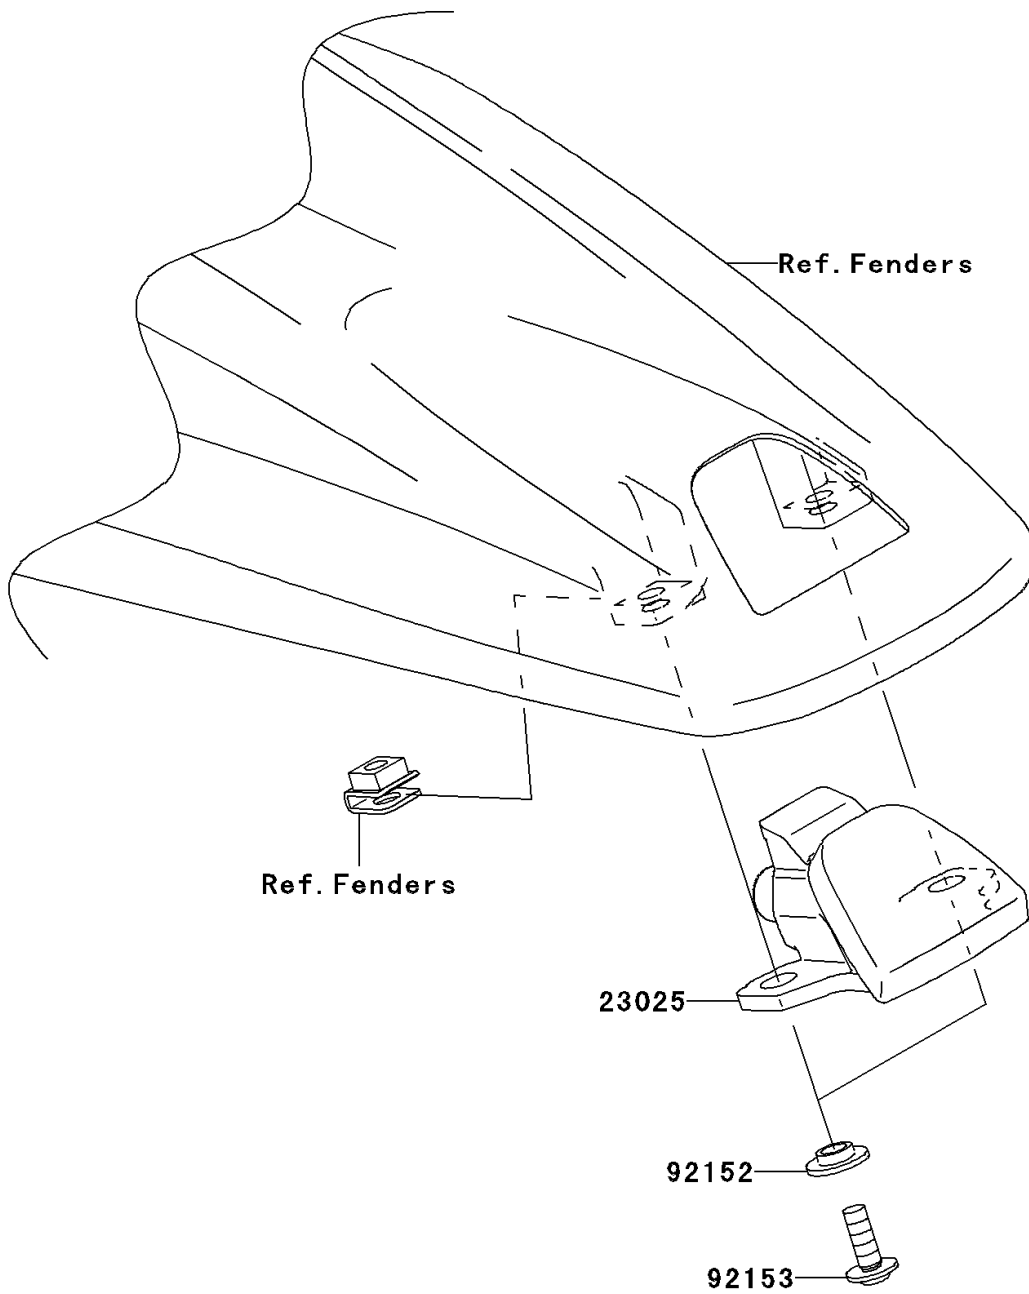

2012 KLX450R (Australian) PARTS DIAGRAM

Taillight(s)

F2720

2012 KLX450R (Australian) PARTS LIST

Taillight(s)

ITEM NAME	PART NUMBER	QUANTITY
LAMP-TAIL (Ref # 23025)	23025-0043	1
COLLAR (Ref # 92152)	92152-0573	2
BOLT,SOCKET,5X16 (Ref # 92153)	92153-1244	2