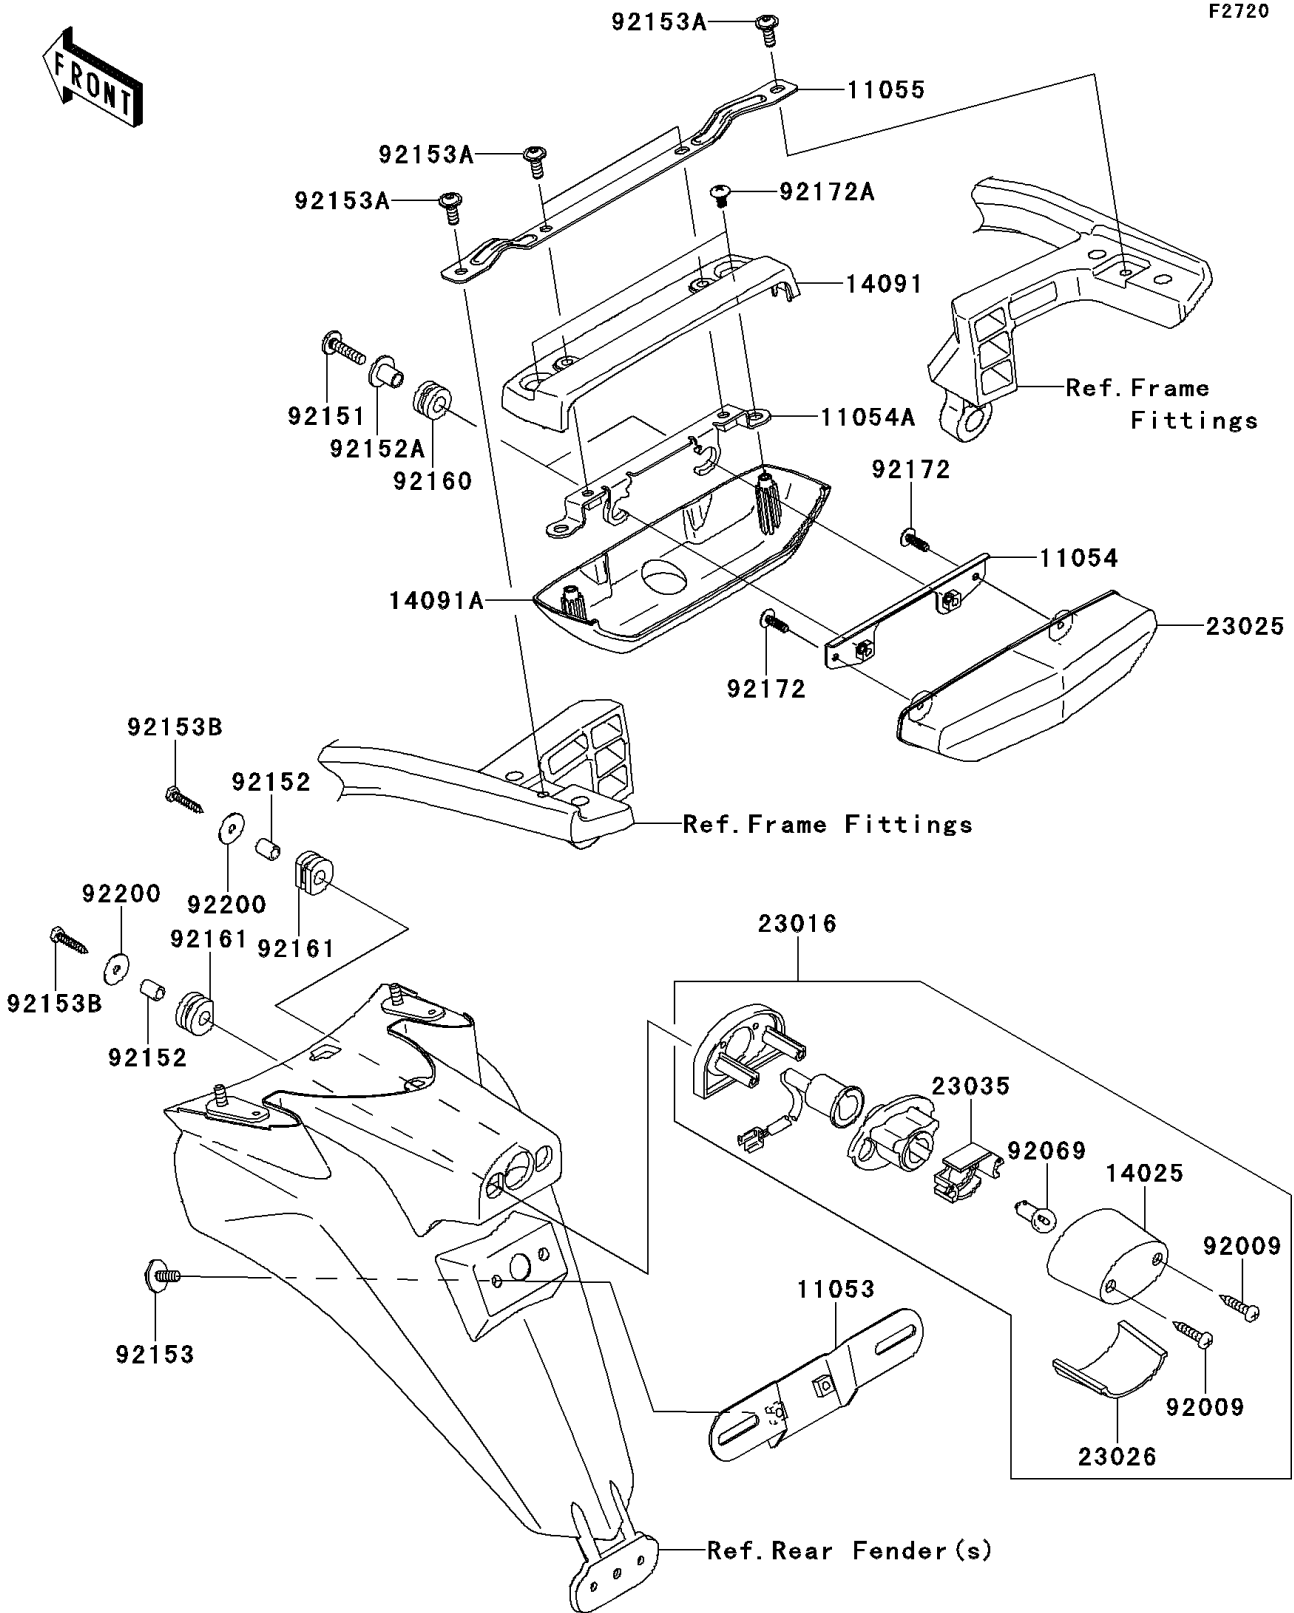

2008 Concours™ 14 PARTS DIAGRAM

Taillight(s)

2008 Concours™ 14 PARTS LIST

Taillight(s)

ITEM NAME	PART NUMBER	QUANTITY
BRACKET,LICENSE (Ref # 11053)	11053-0400	1
BRACKET,TAIL LAMP (Ref # 11054)	11054-0883	1
BRACKET (Ref # 11054A)	11054-1199	1
BRACKET,TAIL LAMP COVER (Ref # 11055)	11055-0323	1
COVER,LICENSE LAMP (Ref # 14025)	14025-1725	1
COVER,TAIL LAMP,UPP (Ref # 14091)	14091-0894	1
COVER,TAIL LAMP,LWR (Ref # 14091A)	14091-0895	1
LAMP-ASSY,LICENSE (Ref # 23016)	23016-1200	1
LAMP-TAIL (Ref # 23025)	23025-0035	1
LENS,LICENSE LAMP (Ref # 23026)	23026-1064	1
REFLECTOR-LAMP,LICENSE (Ref # 23035)	23035-1066	1
SCREW,TAPPING,4X20 (Ref # 92009)	92009-1378	2
BULB,12V 5W (Ref # 92069)	92069-1055	1
BOLT,SOCKET,6X25 (Ref # 92151)	92151-1611	2
COLLAR,6X9X11.5 (Ref # 92152)	92152-0372	2
COLLAR (Ref # 92152A)	92152-0666	2
BOLT,6X16 (Ref # 92153)	92153-0684	2
BOLT,SOCKET,6X16 (Ref # 92153A)	92153-0817	4
BOLT,TAPPING,5X25 (Ref # 92153B)	92153-1424	2
DAMPER (Ref # 92160)	92160-1167	2
DAMPER (Ref # 92161)	92161-1313	2
SCREW,TAPPING,5X16 (Ref # 92172)	92172-0175	2
SCREW,TAPPING,5X10 (Ref # 92172A)	92172-1061	2
WASHER,5.5X20X1.2 (Ref # 92200)	92200-0284	2