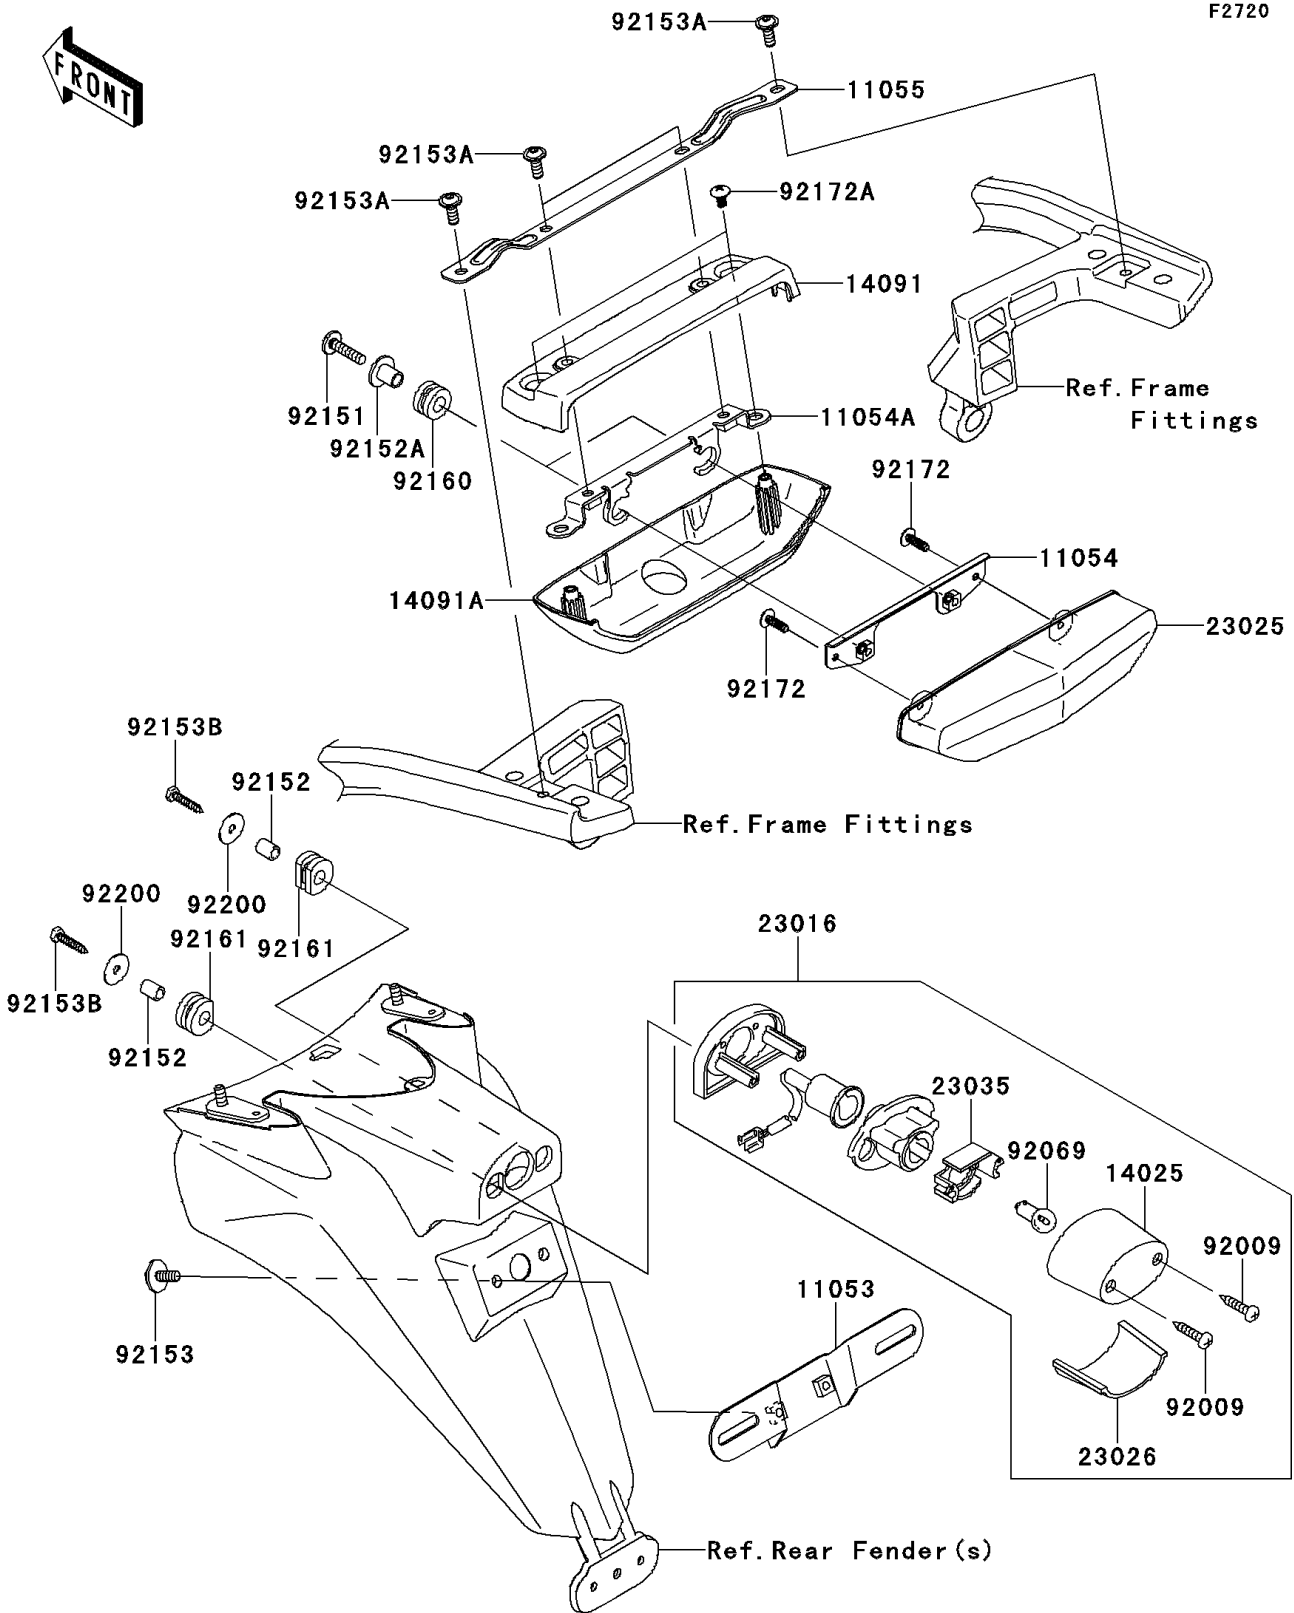

# 2009 Concours™ 14 PARTS DIAGRAM

Taillight(s)

## 2009 Concours™ 14 PARTS LIST

### Taillight(s)

ITEM NAME	PART NUMBER	QUANTITY
BRACKET,LICENSE (Ref # 11053)	11053-0400	1
BRACKET,TAIL LAMP (Ref # 11054)	11054-0883	1
BRACKET (Ref # 11054A)	11054-1199	1
BRACKET,TAIL LAMP COVER (Ref # 11055)	11055-0323	1
COVER,LICENSE LAMP (Ref # 14025)	14025-1725	1
COVER,TAIL LAMP,UPP (Ref # 14091)	14091-0894	1
COVER,TAIL LAMP,LWR (Ref # 14091A)	14091-0895	1
LAMP-ASSY,LICENSE (Ref # 23016)	23016-1200	1
LAMP-TAIL (Ref # 23025)	23025-0035	1
LENS,LICENSE LAMP (Ref # 23026)	23026-1064	1
REFLECTOR-LAMP,LICENSE (Ref # 23035)	23035-1066	1
SCREW,TAPPING,4X20 (Ref # 92009)	92009-1378	2
BULB,12V 5W (Ref # 92069)	92069-1055	1
BOLT,SOCKET,6X25 (Ref # 92151)	92151-1611	2
COLLAR,6X9X11.5 (Ref # 92152)	92152-0372	2
COLLAR (Ref # 92152A)	92152-0666	2
BOLT,6X16 (Ref # 92153)	92153-0684	2
BOLT,SOCKET,6X16 (Ref # 92153A)	92153-0817	4
BOLT,TAPPING,5X25 (Ref # 92153B)	92153-1424	2
DAMPER (Ref # 92160)	92160-1167	2
DAMPER (Ref # 92161)	92161-1313	2
SCREW,TAPPING,5X16 (Ref # 92172)	92172-0175	2
SCREW,TAPPING,5X10 (Ref # 92172A)	92172-1061	2
WASHER,5.5X20X1.2 (Ref # 92200)	92200-0284	2