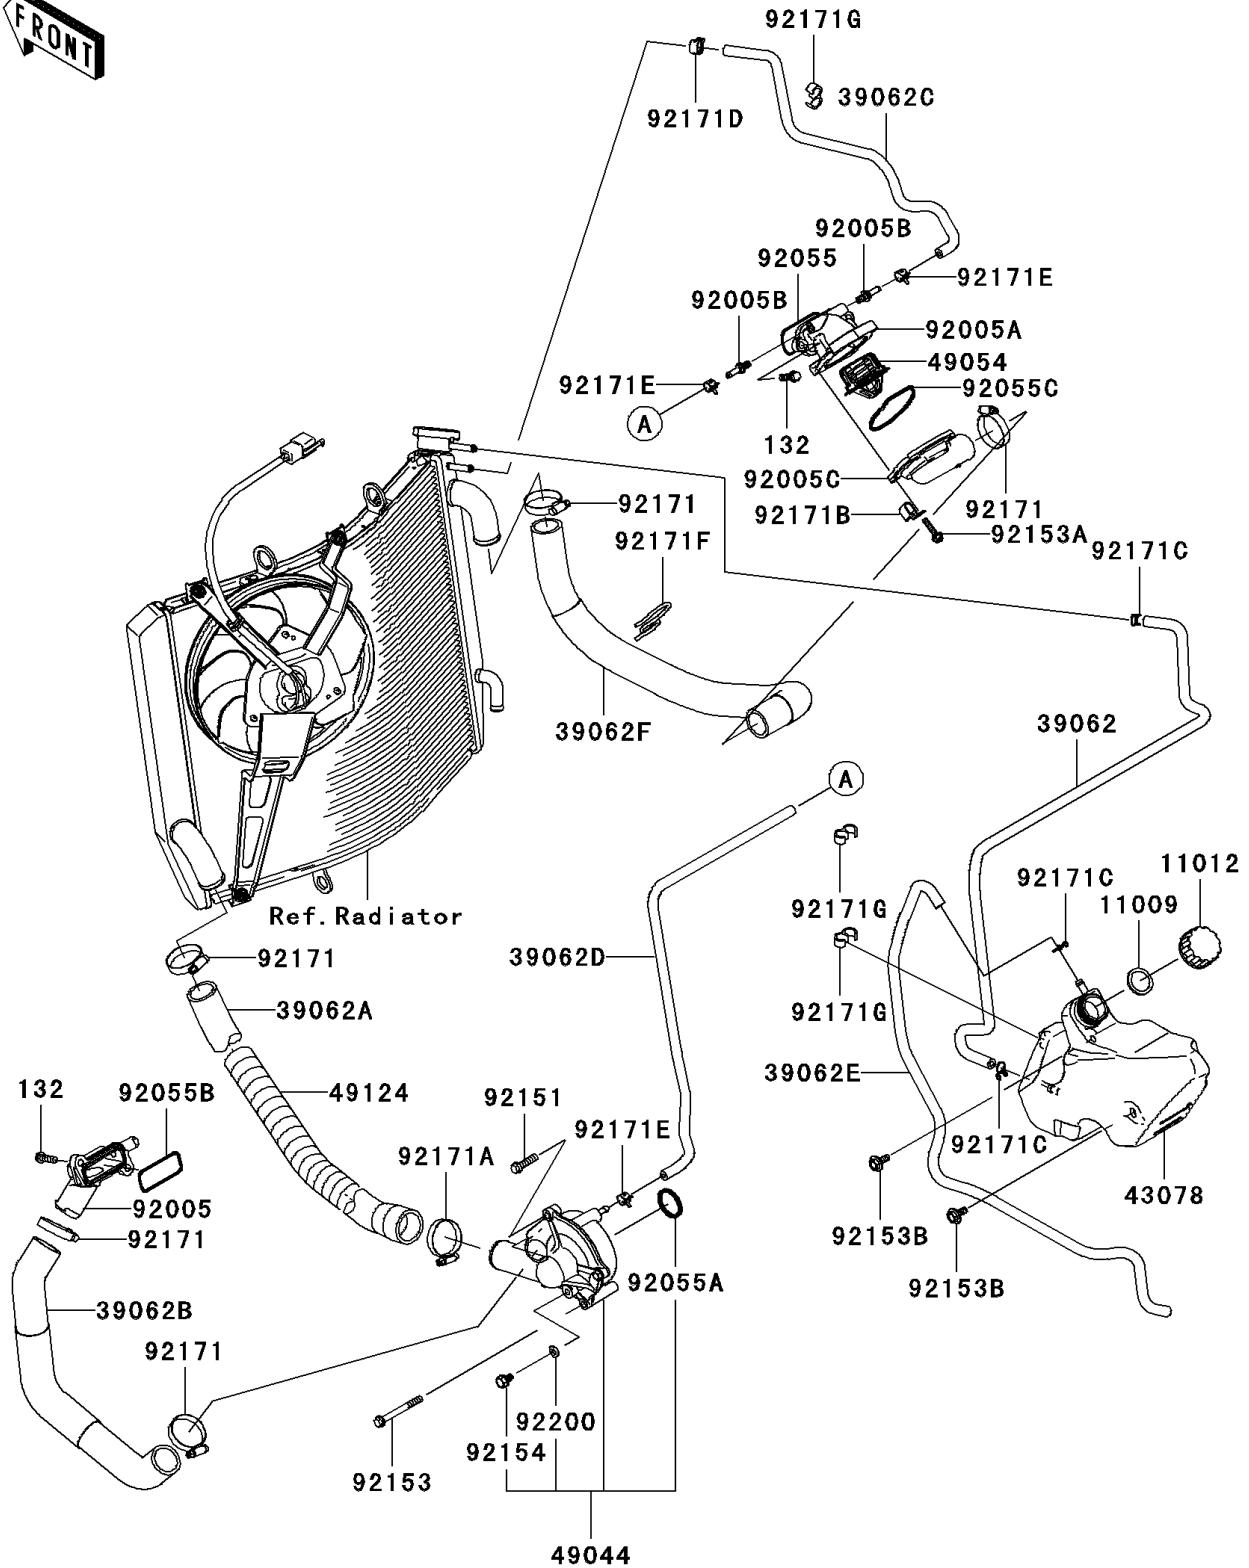

# 2008 Ninja® ZX™-14 PARTS DIAGRAM

Water Pipe

E3037

## 2008 Ninja® ZX™ -14 PARTS LIST

### Water Pipe

ITEM NAME	PART NUMBER	QUANTITY
BOLT-FLANGED-SMALL,6X20 (Ref # 132)	132BC0620	4
GASKET,RESERVOIR TANK CAP (Ref # 11009)	11009-1145	1
CAP (Ref # 11012)	11012-1084	1
HOSE-COOLING,L=797 (Ref # 39062)	39062-0047	1
HOSE-COOLING,RAD-W/P (Ref # 39062A)	39062-0113	1
HOSE-COOLING,W/P-CYL.HEAD (Ref # 39062B)	39062-0114	1
HOSE-COOLING,AIR VENT (Ref # 39062C)	39062-0116	1
HOSE-COOLING,L=514.9 (Ref # 39062D)	39062-0123	1
HOSE-COOLING,L=597 (Ref # 39062E)	39062-0151	1
HOSE-COOLING,CYL.HEAD-RAD. (Ref # 39062F)	39062-0212	1
RESERVOIR (Ref # 43078)	43078-0047	1
PUMP-WATER (Ref # 49044)	49044-0004	1
THERMOSTAT (Ref # 49054)	49054-1067	1
SPRING-TUBE GUARD (Ref # 49124)	49124-0001	1
FITTING,CYLINDER (Ref # 92005)	92005-0045	1
FITTING,THERMO CASE (Ref # 92005A)	92005-0047	1
FITTING (Ref # 92005B)	92005-0056	2
FITTING,THERMO CAP (Ref # 92005C)	92005-0076	1
RING-O,YP 27.6 57.6 1.9 (Ref # 92055)	92055-0021	1
RING-O (Ref # 92055A)	92055-0158	1
RING-O (Ref # 92055B)	92055-1402	1
RING-O,THERMOSTAT CAP (Ref # 92055C)	92055-1699	1
BOLT,FLANGED-SMALL,6X25 (Ref # 92151)	92151-1930	1
BOLT,FLANGED-SMALL,6X55 (Ref # 92153)	92153-1586	1
BOLT,FLANGED,5X18 (Ref # 92153A)	92153-1588	4
BOLT,UPSET-WP,6X16 (Ref # 92153B)	92153-1939	2
BOLT,DRAIN (Ref # 92154)	92154-0184	1
CLAMP (Ref # 92171)	92171-0179	5
CLAMP (Ref # 92171A)	92171-0180	1

### Water Pipe

ITEM NAME	PART NUMBER	QUANTITY
CLAMP (Ref # 92171B)	92171-0534	1
CLAMP (Ref # 92171C)	92171-0718	3
CLAMP (Ref # 92171D)	92171-0719	1
CLAMP (Ref # 92171E)	92171-0720	3
CLAMP (Ref # 92171F)	92171-0786	1
CLAMP (Ref # 92171G)	92171-1184	3
WASHER,DRAIN (Ref # 92200)	92200-0498	1